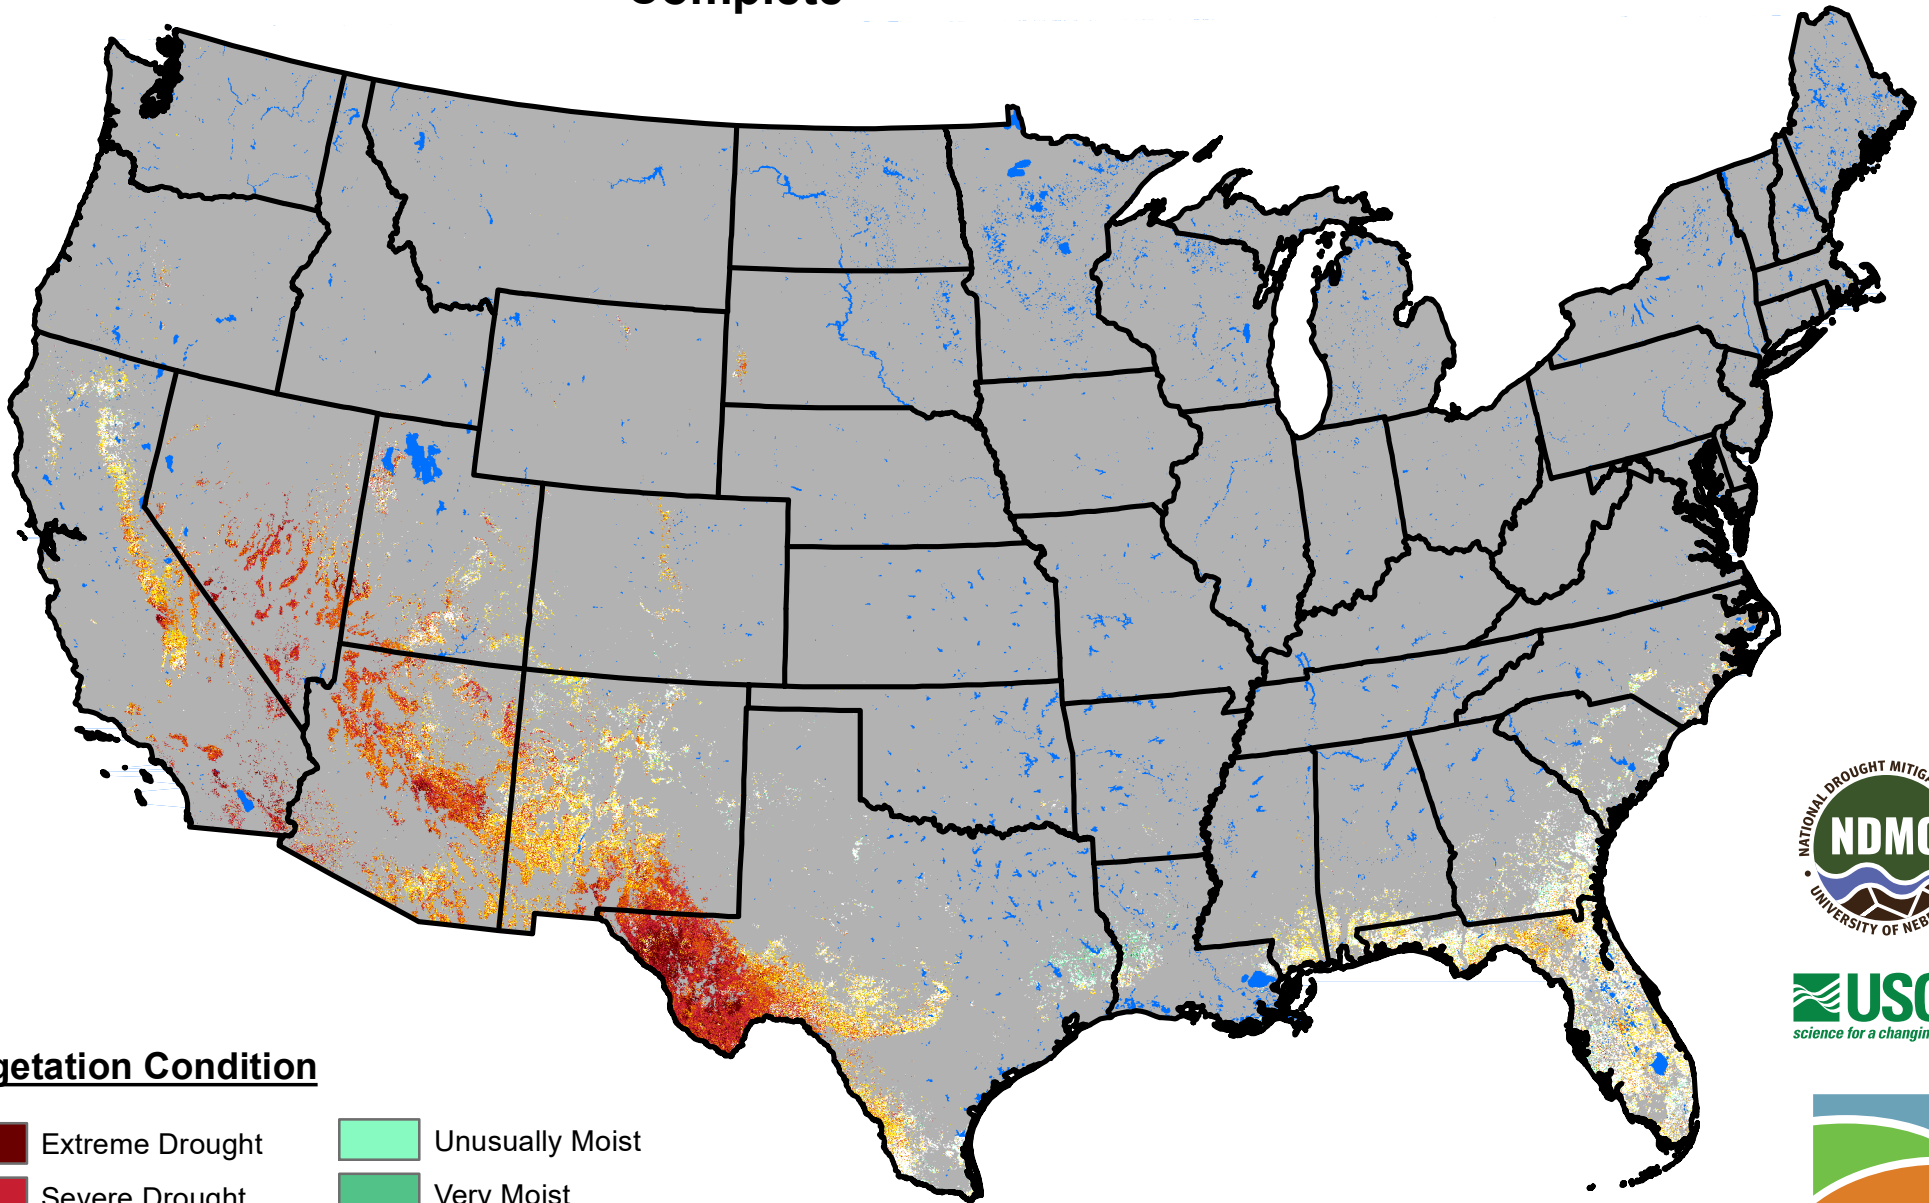

# Vegetation Drought Response Index

December 15, 2024

Complete

## Vegetation Condition

- |   |   |
|---|---|
|  Extreme Drought    |  Unusually Moist |
|  Severe Drought     |  Very Moist      |
|  Moderate Drought   |  Extreme Moist   |
|  Pre-drought stress |  Out of Season   |
|  Near Normal        |  Water           |