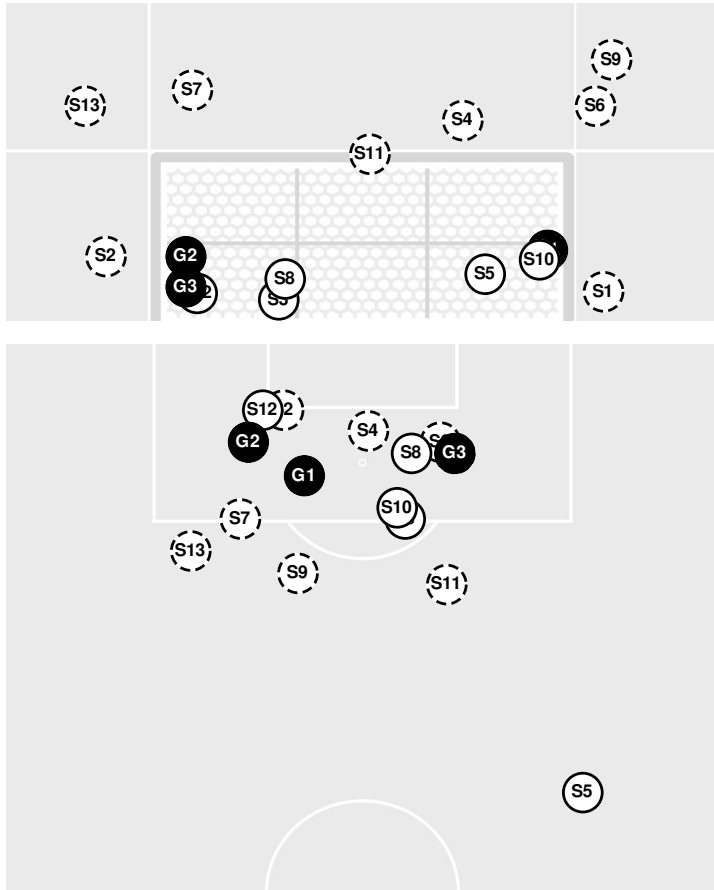

Alabama vs Vanderbilt

10/27/2024 Vanderbilt Soccer Complex, Nashville
2024-25 Women's Soccer

Officials:

Shots by Half Intervals

Commodores
Crimson Tide

	1st Half	2nd Half
Commodores	3	13
Crimson Tide	5	4

Shot Chart

COMMODORES