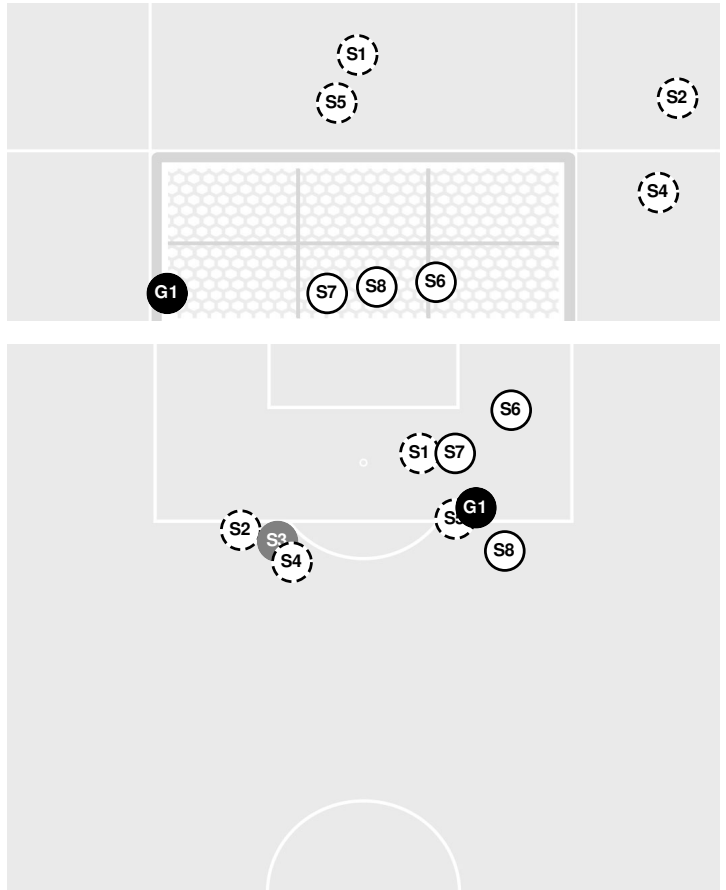

CRIMSON TIDE

S Shot Off Target
S Shot On Target
S Blocked
G Goal / Own Goal

Shot Summary