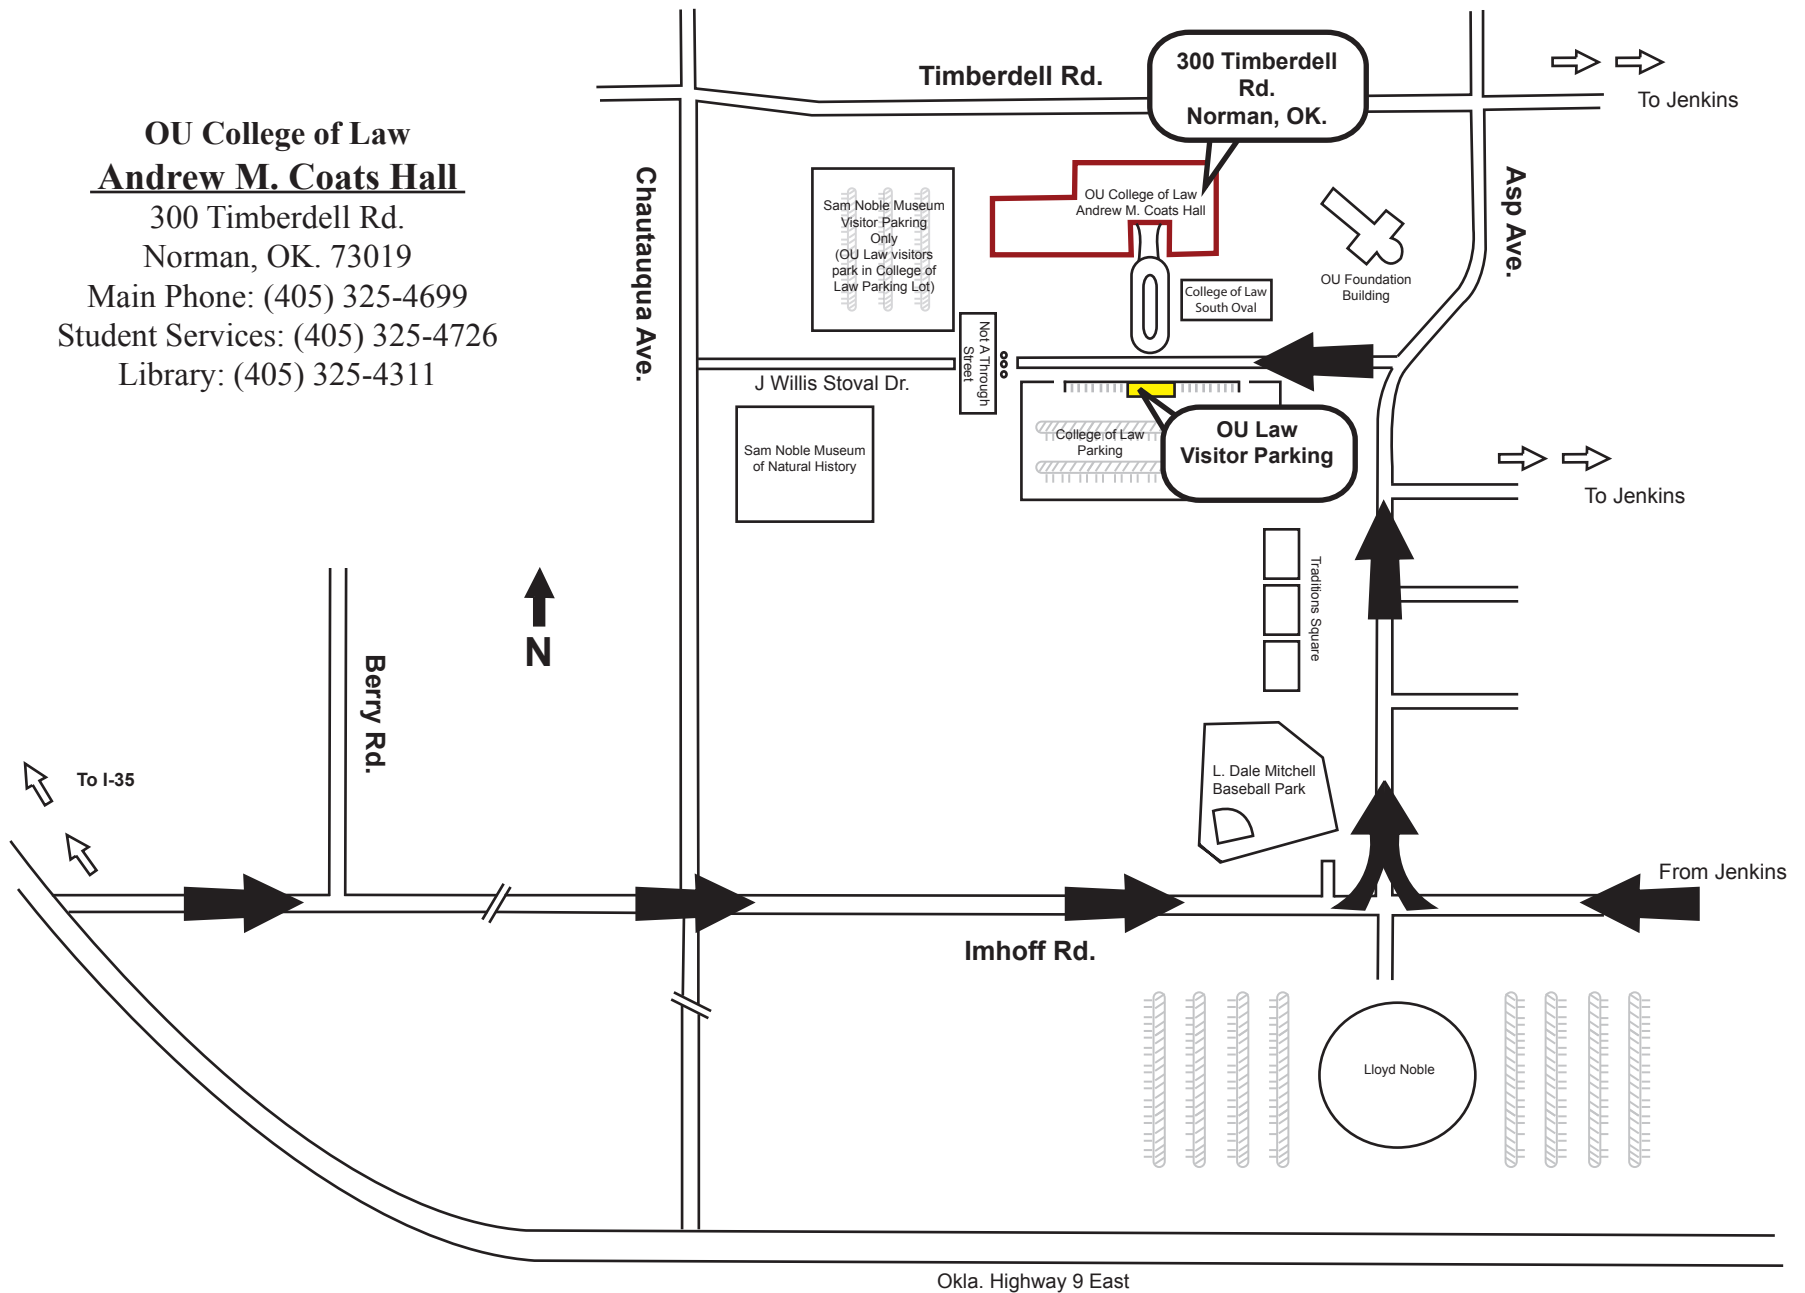

OU College of Law
Andrew M. Coats Hall
 300 Timberdell Rd.
 Norman, OK. 73019
 Main Phone: (405) 325-4699
 Student Services: (405) 325-4726
 Library: (405) 325-4311

From I-35:

Go East on State Highway 9 East (exit 108A) approximately 1.2 miles to Imhoff Rd. Turn left (east) on Imhoff Rd. and continue on Imhoff Rd. through Berry Rd. and through Chautauqua. Turn left (north) on Asp Ave. just after the baseball park. Take the first left (west) after passing the Traditions Square Apartments. The OU College of Law is the second building on the right (north) with parking to your left (south).

From East of Norman:

Go west on State Highway 9 East to Jenkins Ave. Turn right (north) on Jenkins and go approximately .6 miles to Imhoff Rd. Turn left (west) on Imhoff Rd. and take the first right (north) on Asp Ave. Take the first left (west) after passing the Traditions Square Apartments. The OU College of Law is the second building on the right (north) with parking to your left (south).