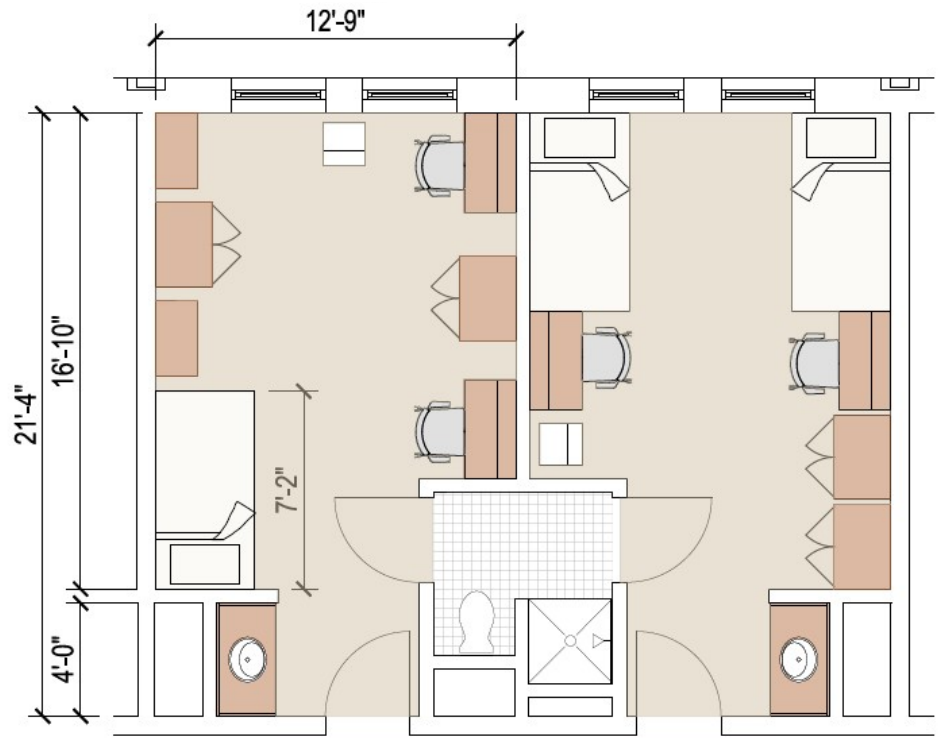

Baldwin, Ingels, Smith, Roselle

4-Person Suite White

All measurements are listed as L x W x H

Common Area (Per room)

Closet Shelf: 5'0" x 2'0"

Ceiling to Closet Shelf: 4'0"

Closet Shelf to Floor: 5'0"

Microfridge: 1'6" x 1'6" x 3'4"

Microwave: 1'6" x 1'0" x 9"

Freezer: 1'6" x 1'6" x 9"

Refrigerator: 1'6" x 1'6" x 1'8"

Vanity Sink Counter Top: 4'11" x 2'0" x 2'9"

Sink: 1'9" x 1'4" x 6"

Bathroom

Toilet: 2'6" x 1'2" x 2'5"

Shower (from Shower Rod): 3'10" x 2'10" x 6'6"

Bedroom

Desk (x2 per room): 3'6" x 1'10" x 2'6"

Bed Frame: 7'0" x 3'16" x 1'10"

Wardrobe: 84" x 36" x 24"

4-Drawer Dresser (x2 per room): 2'8" x 1'6" x 1'8"

Window: 5'0" x 5'5"

Length to floor: 7'8"

All the windows are not the same size.