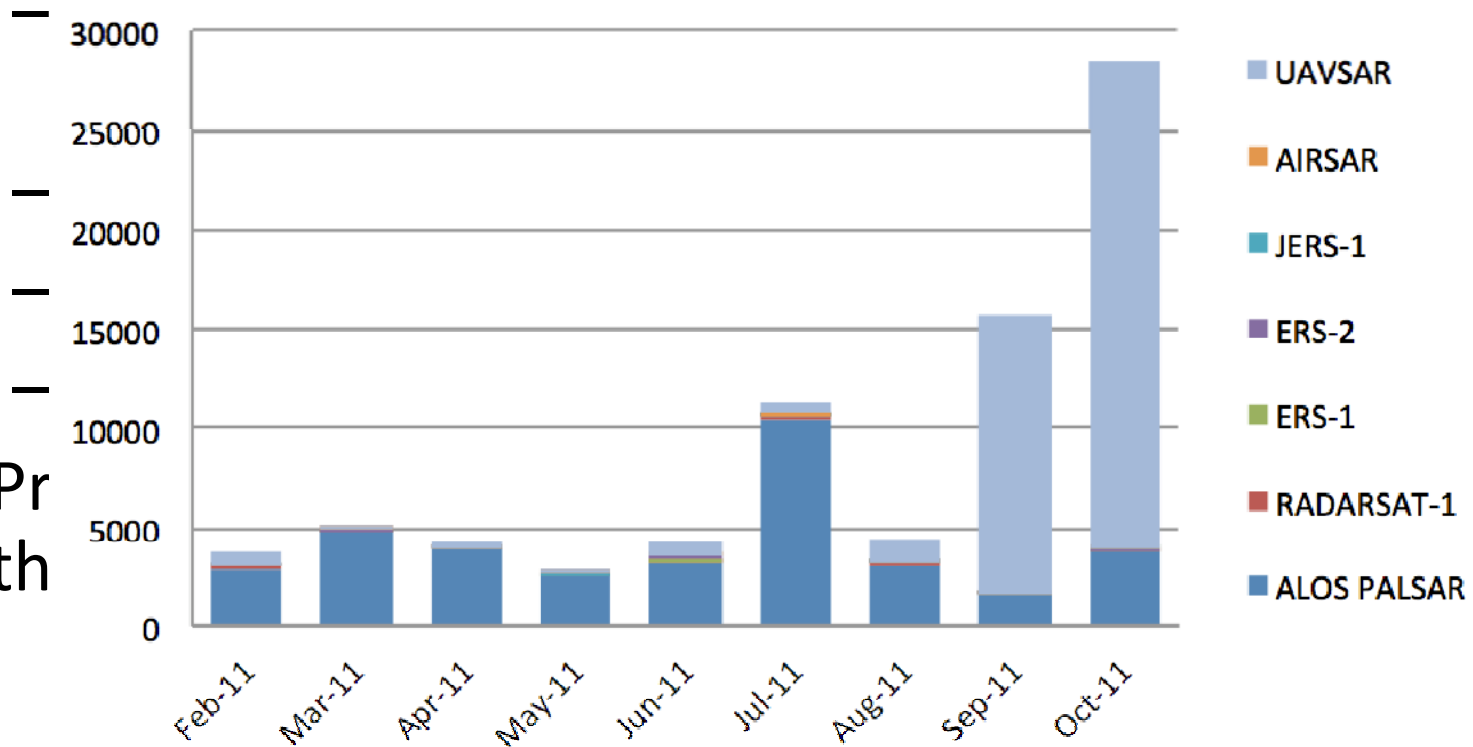

ASF Activity Summary for WinSAR

Scott Arko

ASF Datapool

- ASF
- sta

Volume of Products (in GB) Downloaded From the ASF Datapool

- Pr
- th

NASA PALSAR Data Purchase

- NASA purchased the PALSAR archive from the AADN
- Data are not available in the datapool right now
 - 1.5 PB of processed data
 - Over 500K scenes need to be processed
- ASF is working with NASA to get the data processed and available online