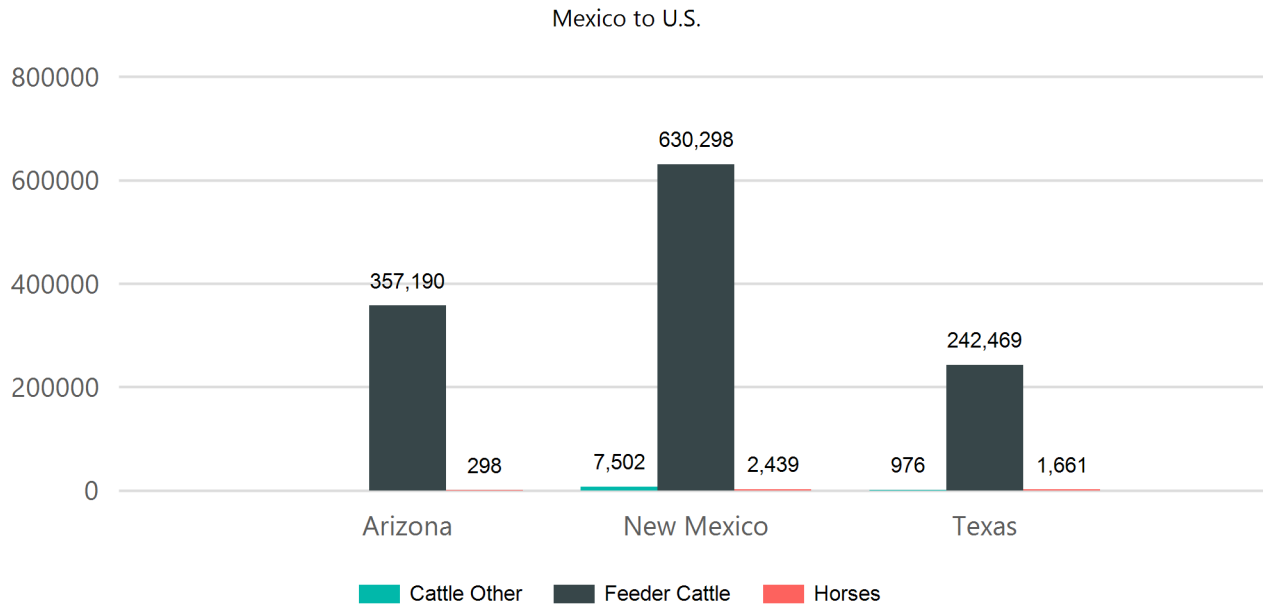

U.S. – Mexico Livestock Imports/Exports

Agricultural Marketing Service
Livestock, Poultry, and Grain Market News

Thu Jan 9, 2025

Email us with accessibility issues with this report.

Imports - Current Year to Date