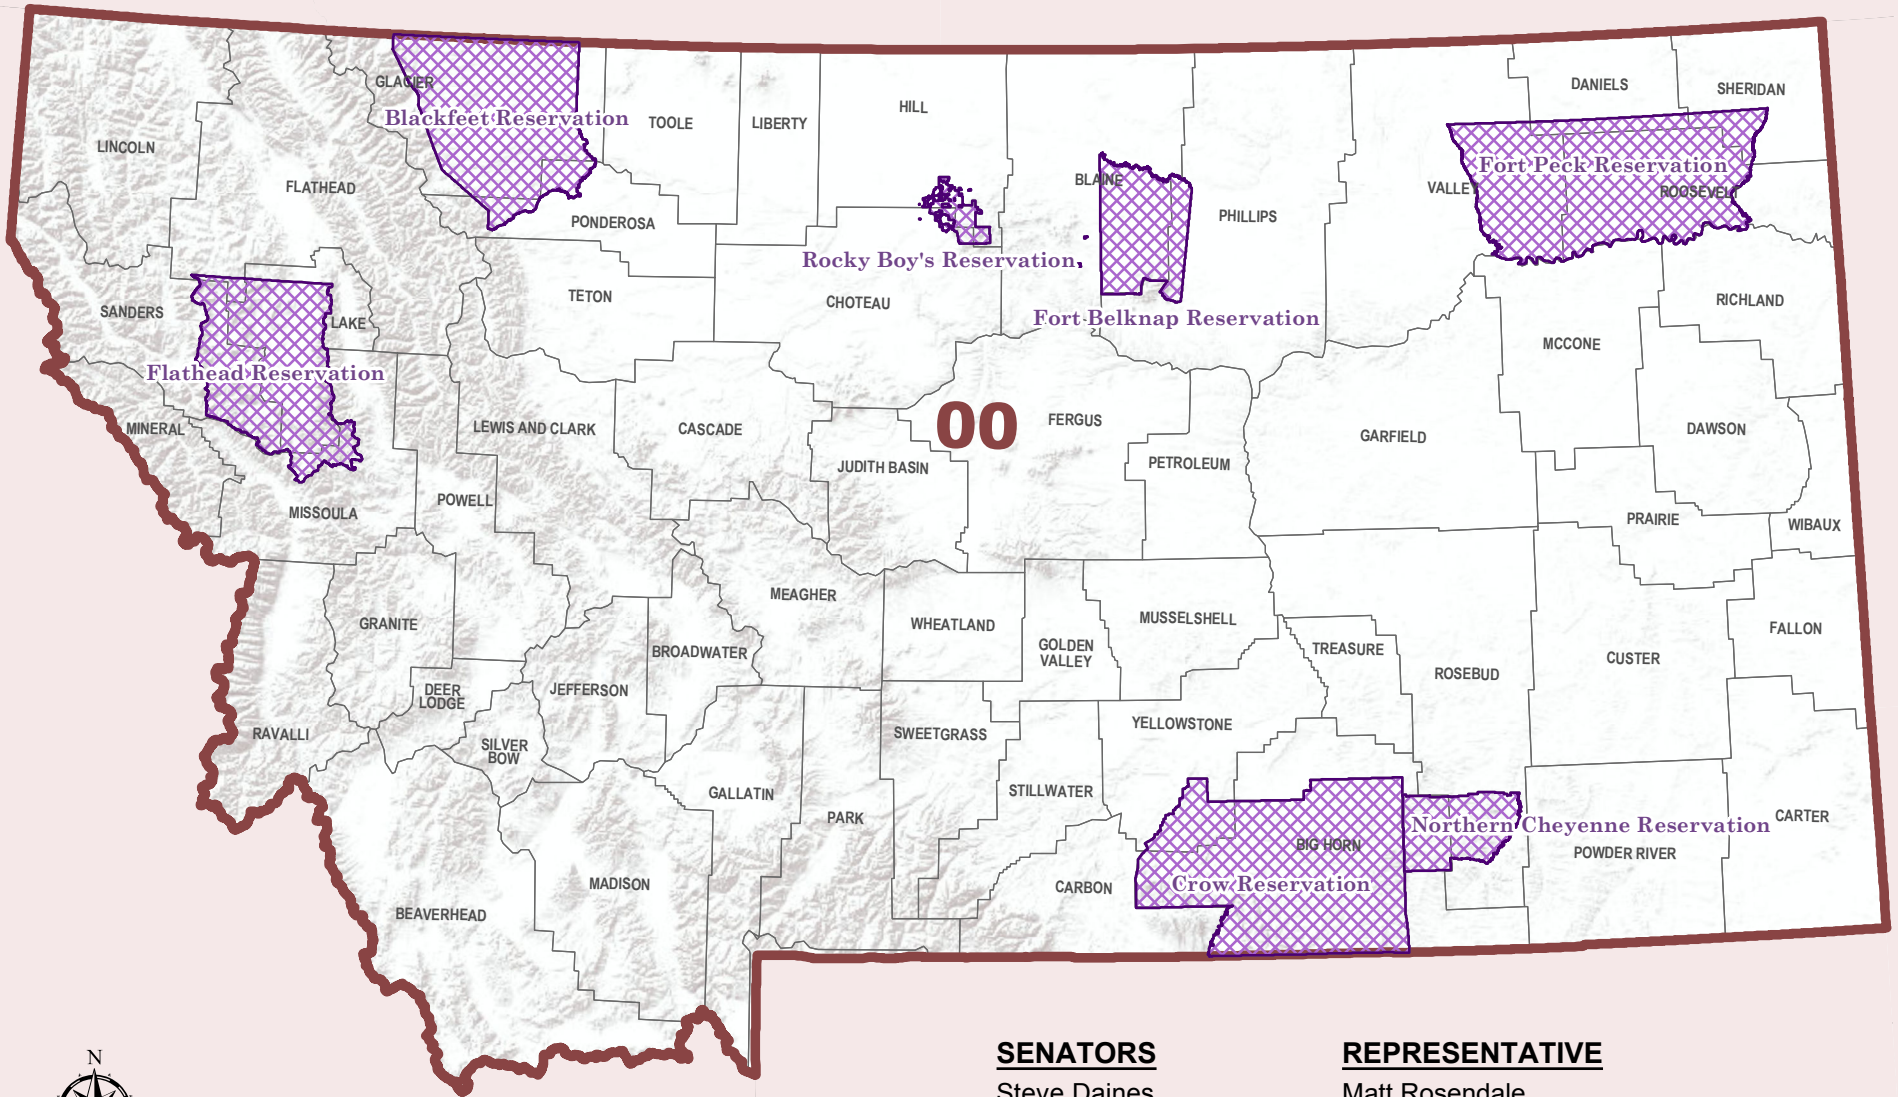

MONTANA STATE 117th CONGRESSIONAL DISTRICTS

SENATORS

Steve Daines
Jon Tester

REPRESENTATIVE

Matt Rosendale

-  Congressional District Boundary
-  County Boundary
-  Tribal Reservation