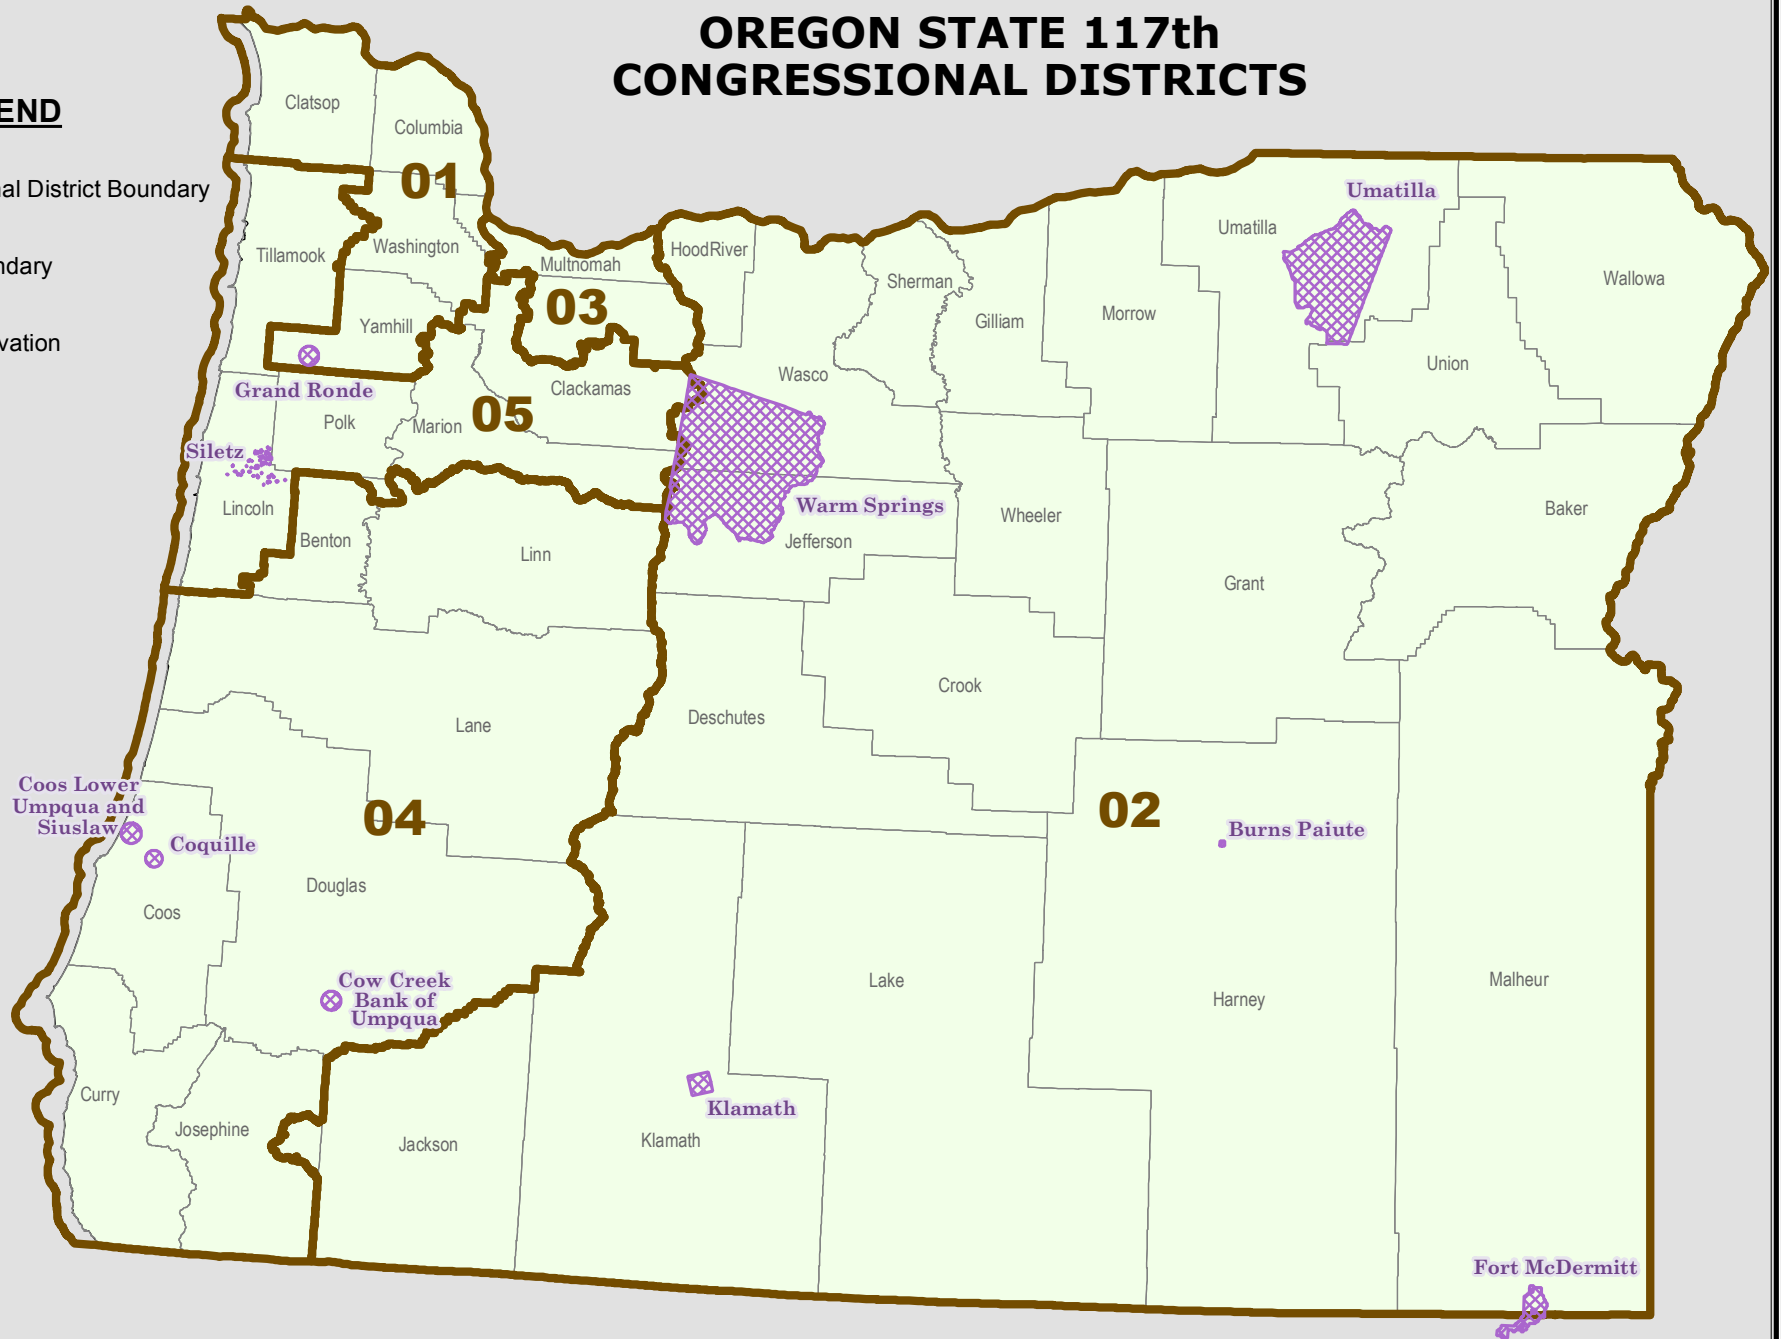

# OREGON STATE 117th CONGRESSIONAL DISTRICTS

## LEGEND

-  Congressional District Boundary
-  County Boundary
-  Tribal Reservation