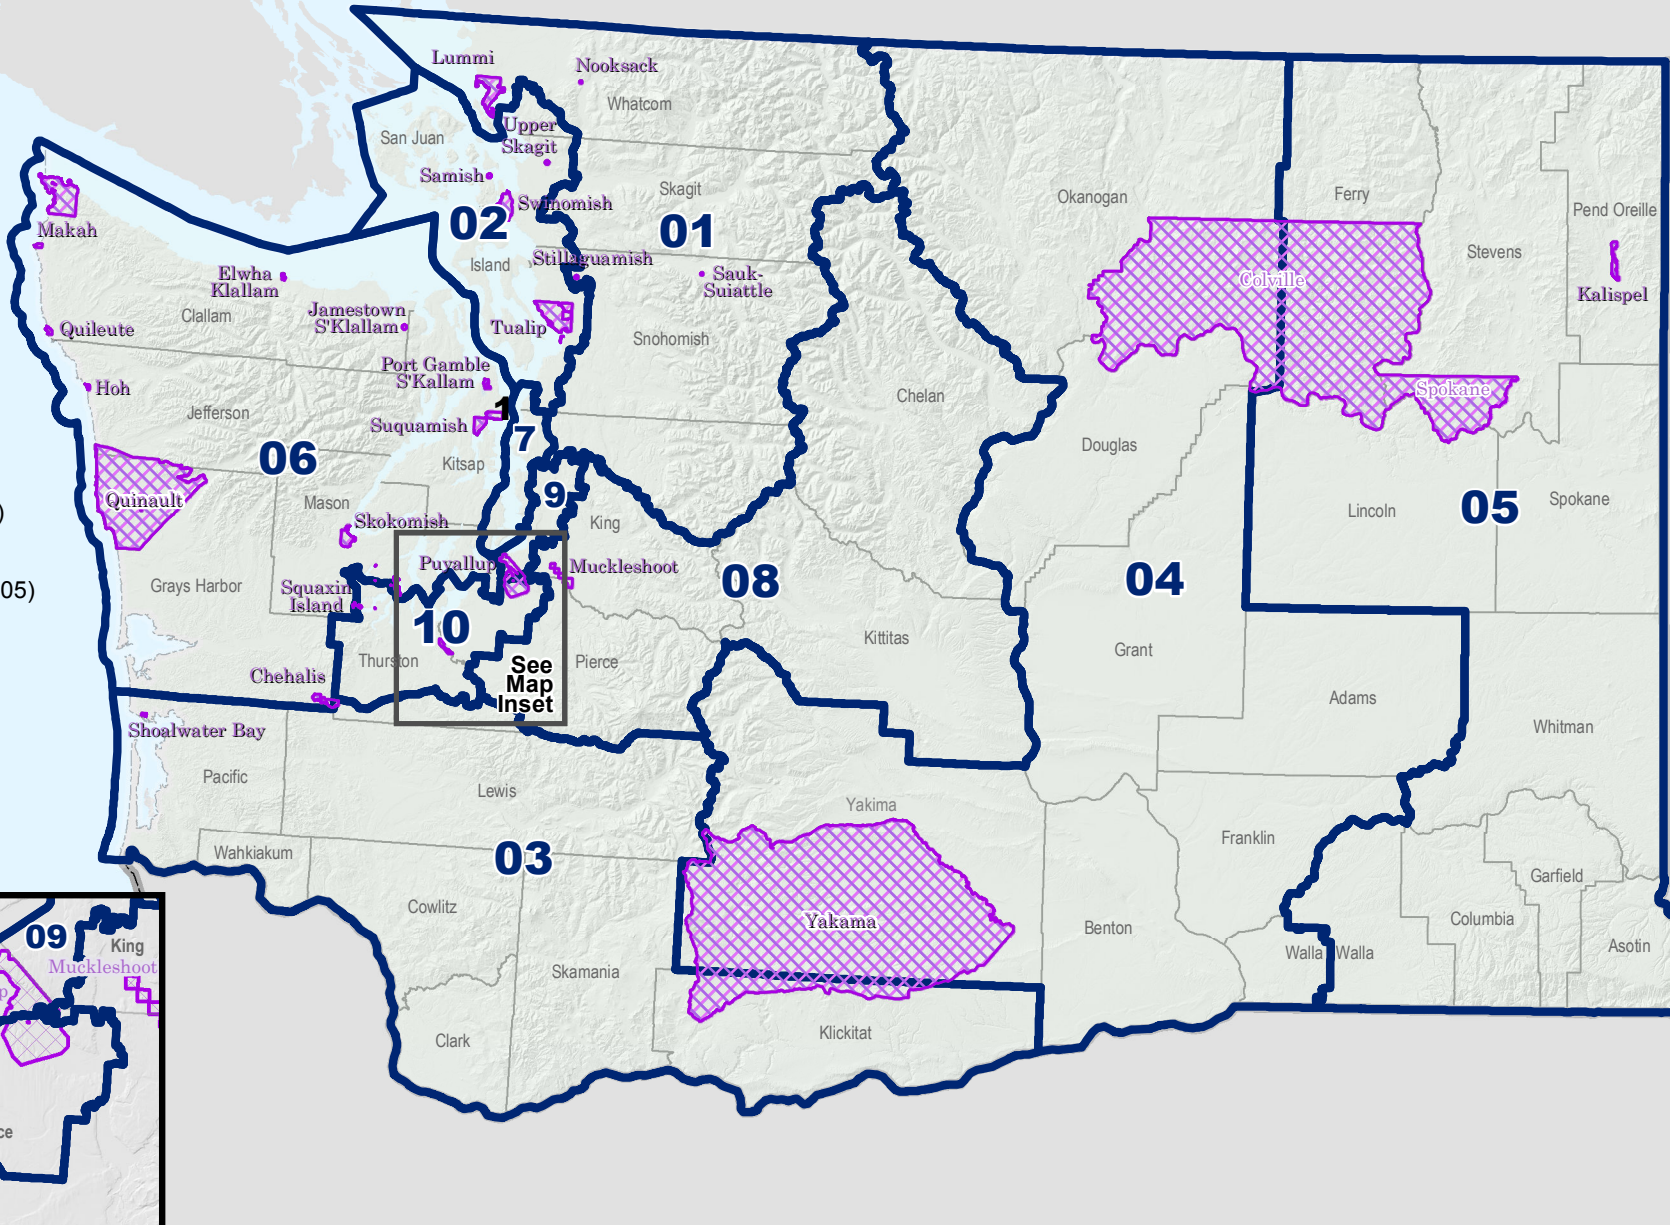

# WASHINGTON STATE 117th CONGRESSIONAL DISTRICTS

**SENATORS:**

Maria Cantwell  
Patty Murray

**REPRESENTATIVES:**

Suzan DelBene (01)  
Rick Larsen (02)  
Jaime Herrera Beutler (03)  
Dan Newhouse (04)  
Cathy McMorris Rodgers (05)  
Derek Kilmer (06)  
Pramila Jayapal (07)  
Kim Schrier (08)  
Adam Smith (09)  
Marilyn Strickland (10)

**Map Inset**

Congressional District Boundary
  County Boundary
  Tribal Reservation

Updated: January 2021