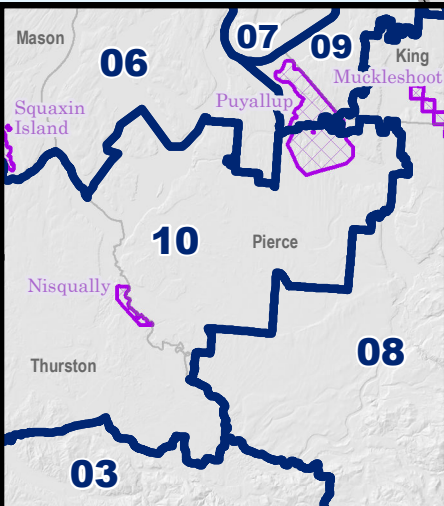

# WASHINGTON STATE 117th CONGRESSIONAL DISTRICTS

**SENATORS:**

Maria Cantwell  
Patty Murray

**REPRESENTATIVES:**

Suzan DelBene (01)  
Rick Larsen (02)  
Jaime Herrera Beutler (03)  
Dan Newhouse (04)  
Cathy McMorris Rodgers (05)  
Derek Kilmer (06)  
Pramila Jayapal (07)  
Kim Schrier (08)  
Adam Smith (09)  
Marilyn Strickland (10)

**Map Inset**

Congressional District Boundary
  County Boundary
  Tribal Reservation

Updated: January 2021