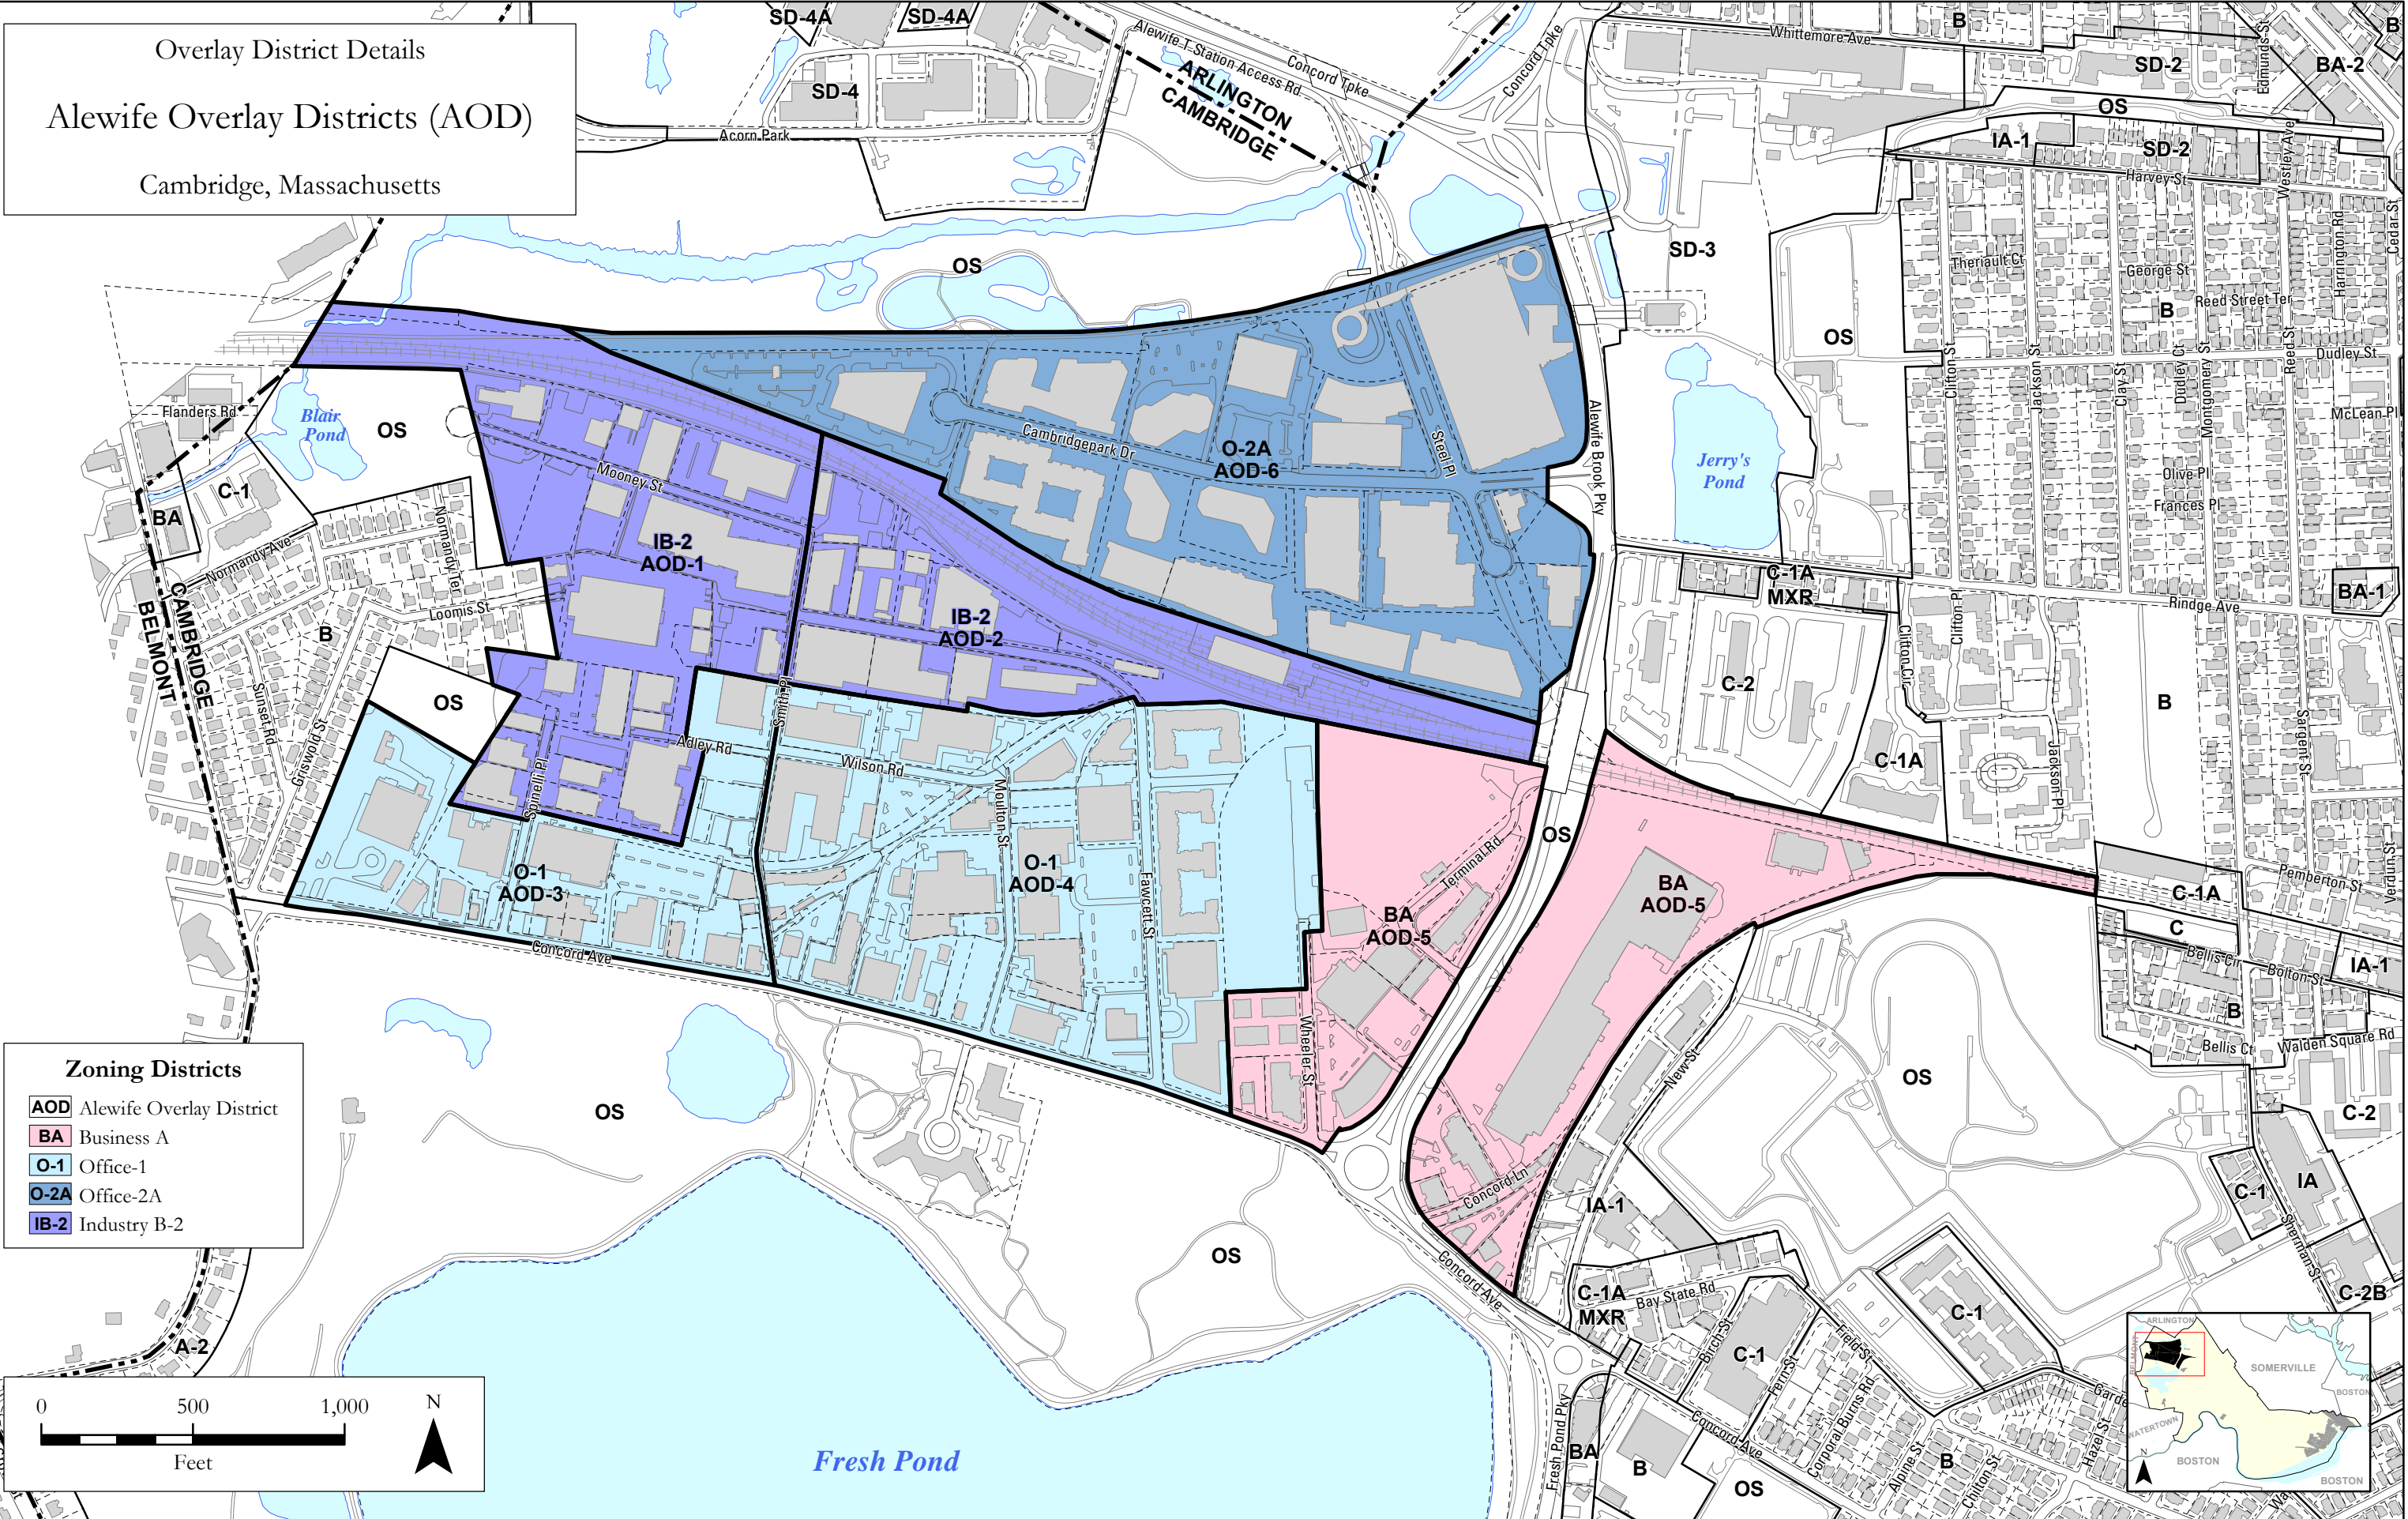

Overlay District Details
 Alewife Overlay Districts (AOD)
 Cambridge, Massachusetts

Zoning Districts

- AOD** Alewife Overlay District
- BA** Business A
- O-1** Office-1
- O-2A** Office-2A
- IB-2** Industry B-2