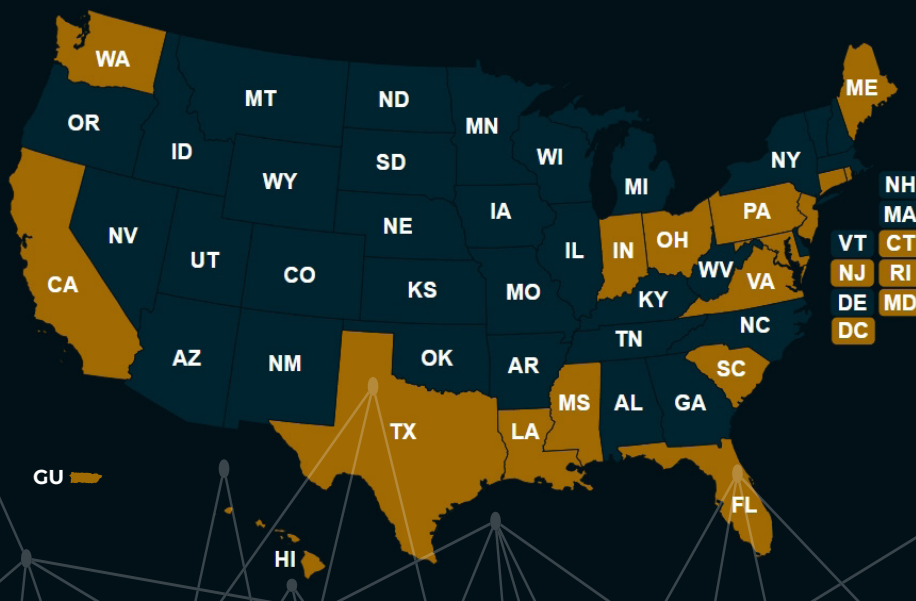

NREIP Participating Labs Across the Country

Award duration is a continuous 10 weeks.

NREIP offers a competitive **stipend** for its interns.

- New undergraduate student participants: $7,500
- Returning undergraduate students (students **MUST** have completed a full 10-week program in a prior year to receive this level): $9,000
- Graduate students (students must currently be in graduate school and taking graduate school courses to receive this level): $11,500

For internship details visit:

NAVALSTEMINTERNS.US

Contact Us: nreip@saxmanone.com / (703) 530-9523 Ext. 7

Naval STEM Interns

@navysteminterns

Naval STEM Interns

Naval STEM Interns