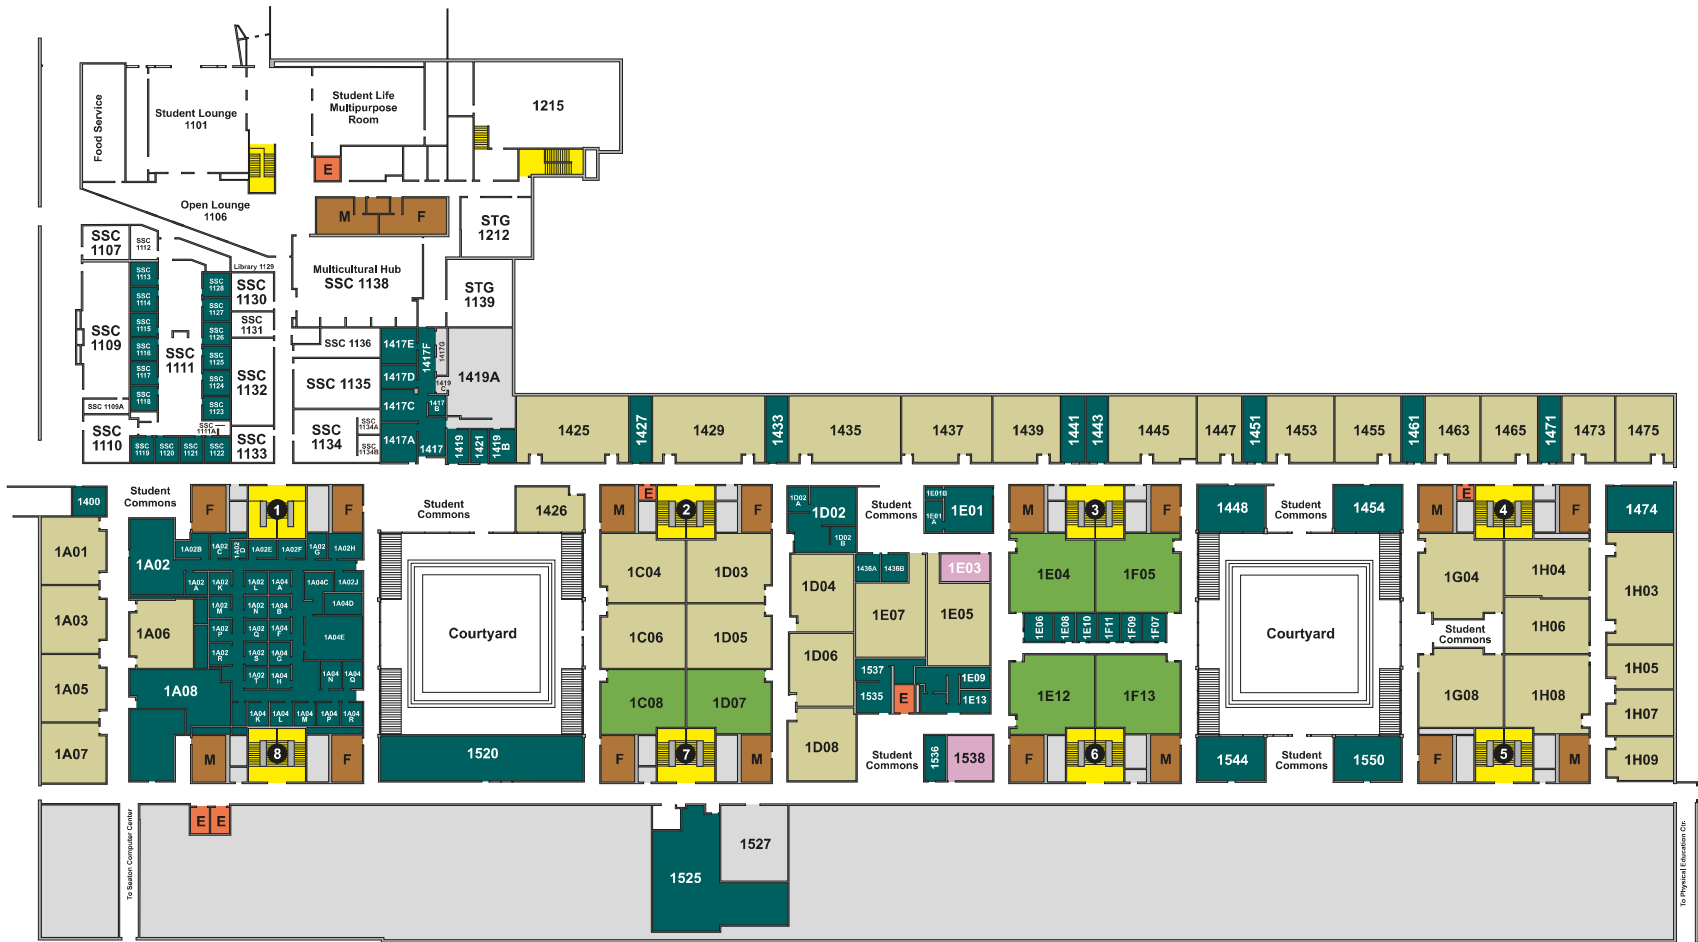

# Berg Instructional Center (BIC) and Student Services Center (SSC) Level 1

KEY		
Classroom	Student Service Area	Elevator
Office Space	Lab	Stairs
Meeting Room	Restroom	Other

NORTH

# Berg Instructional Center (BIC) and Student Services Center (SSC) Level 2

**KEY**

Classroom	Student Service Area	Elevator
Office Space	Lab	Stairs
Meeting Room	Restroom	Other

NORTH