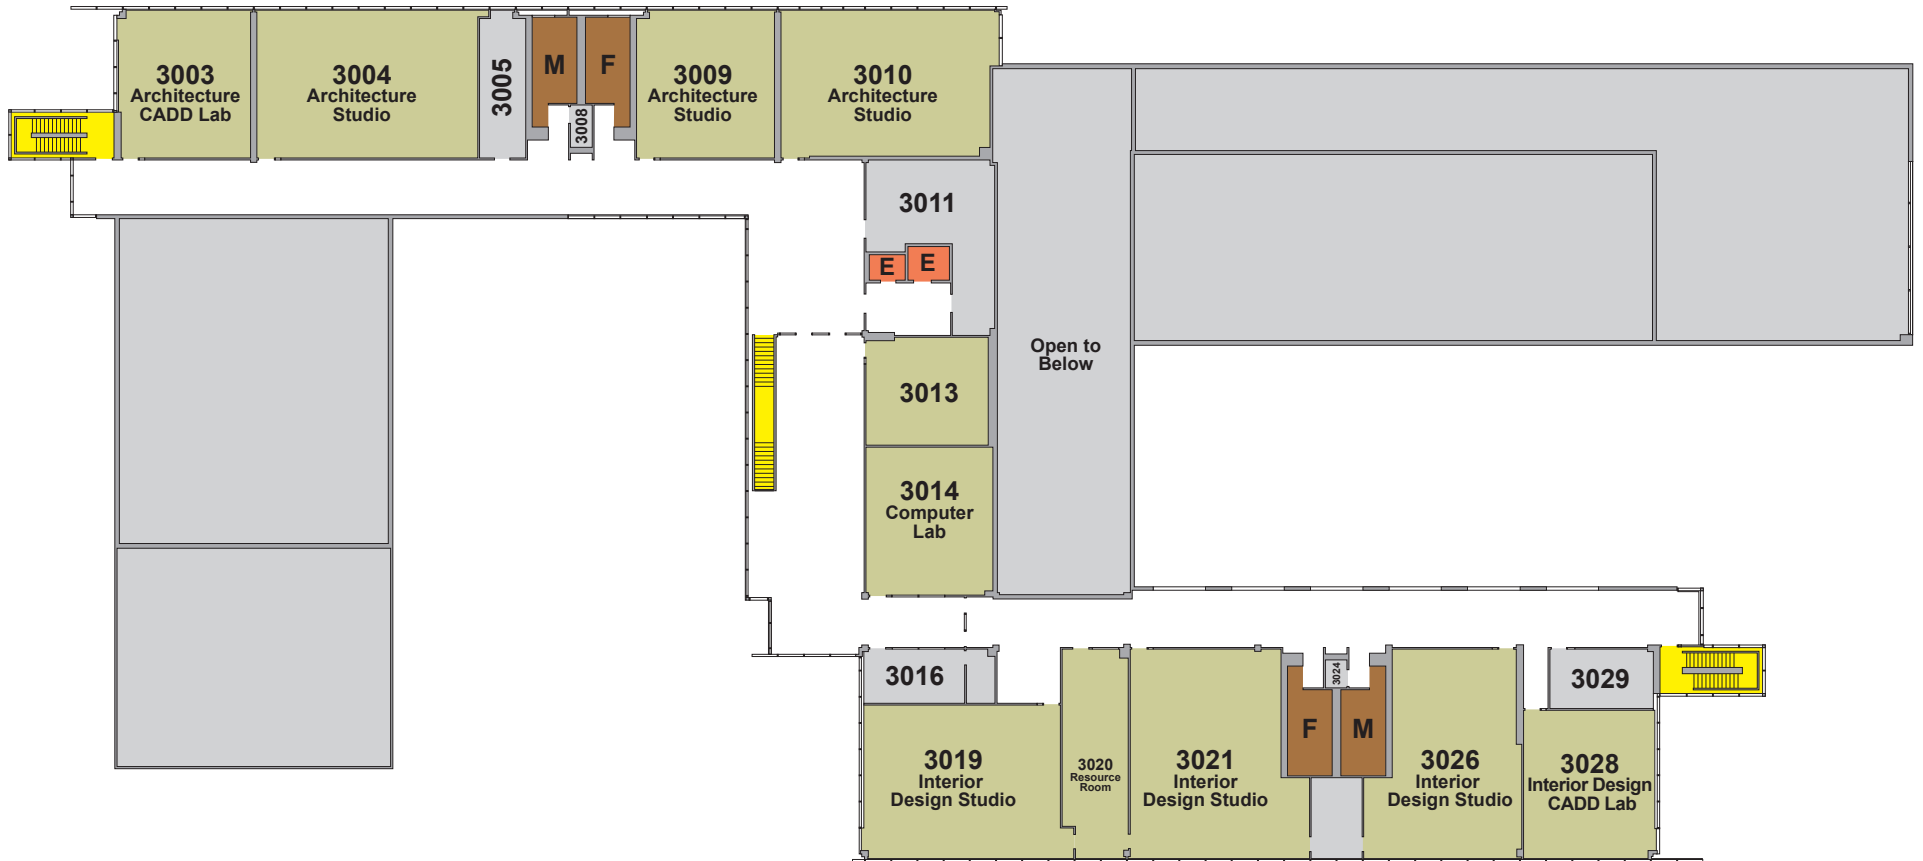

Technical Education Center Level 0

KEY

Classroom	Plants Plus Shop	Elevator
Office Space	Restroom	Stair
Meeting Room	Other	NORTH

Technical Education Center Level 1

KEY

Classroom	Student Services Area	Elevator
Office Space	Restroom	Stair
Meeting Room	Other	NORTH

Technical Education Center Level 2

KEY

Classroom	Plants Plus Shop	Elevator
Office Space	Restroom	Stair
Meeting Room	Other	NORTH

Technical Education Center Level 3

KEY

Classroom	Plants Plus Shop	Elevator
Office Space	Restroom	Stair
Meeting Room	Other	NORTH