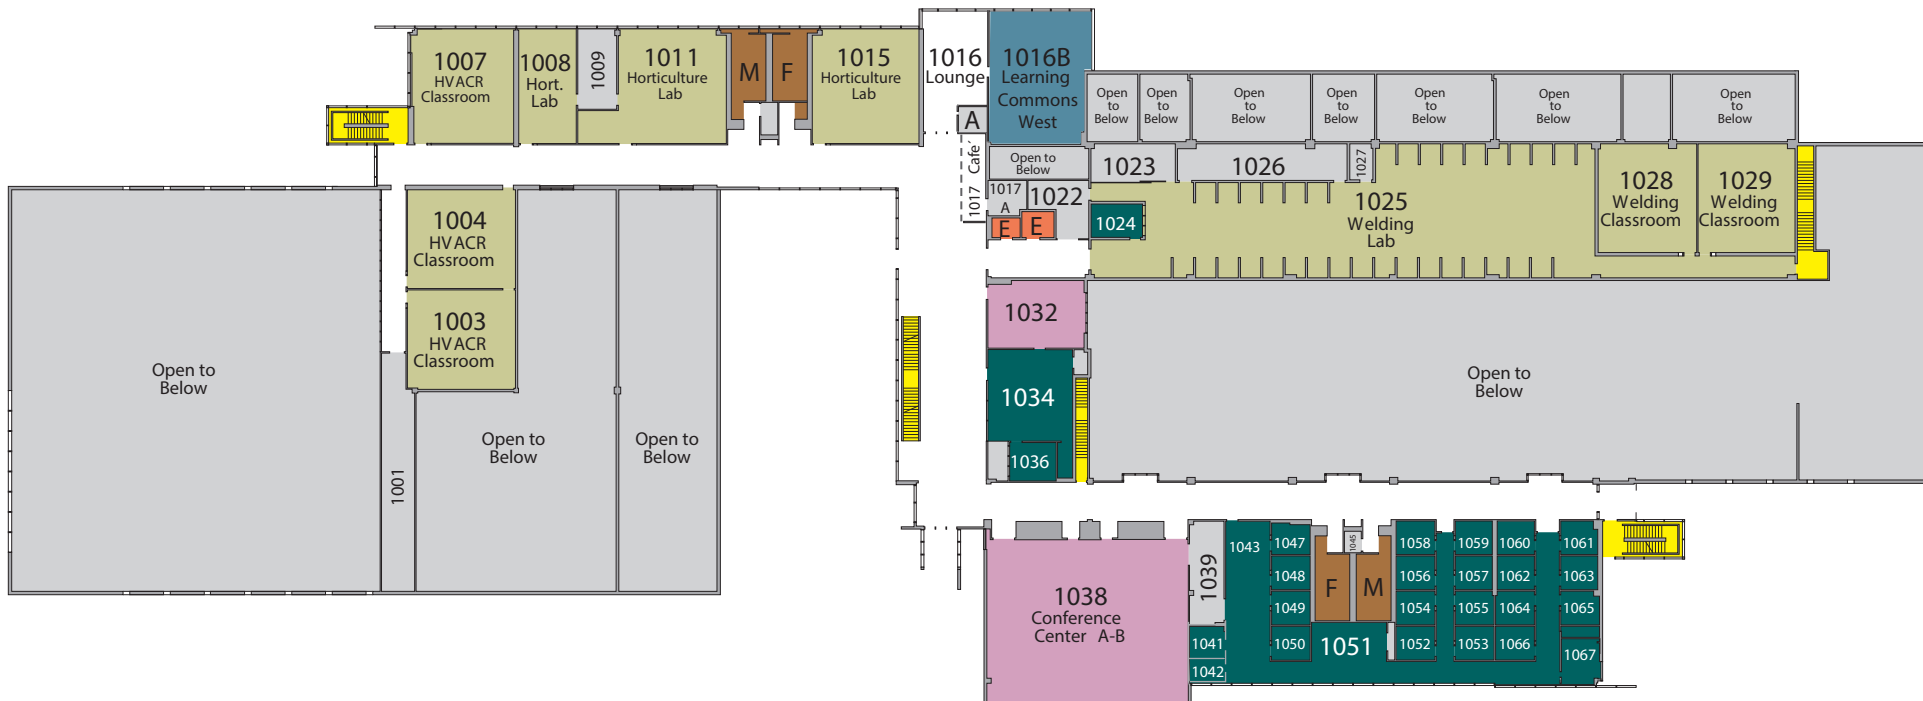

Technical Education Center Level 0

KEY

Classroom	Plants Plus Shop	Elevator
Office Space	Restroom	Stair
Meeting Room	Other	NORTH

Technical Education Center Level 1

KEY

Classroom	Student Services Area	Elevator
Office Space	Restroom	Stair
Meeting Room	Other	NORTH

Technical Education Center Level 2

KEY

Classroom	Plants Plus Shop	Elevator
Office Space	Restroom	Stair
Meeting Room	Other	NORTH

Technical Education Center Level 3

KEY

Classroom	Plants Plus Shop	Elevator
Office Space	Restroom	Stair
Meeting Room	Other	NORTH