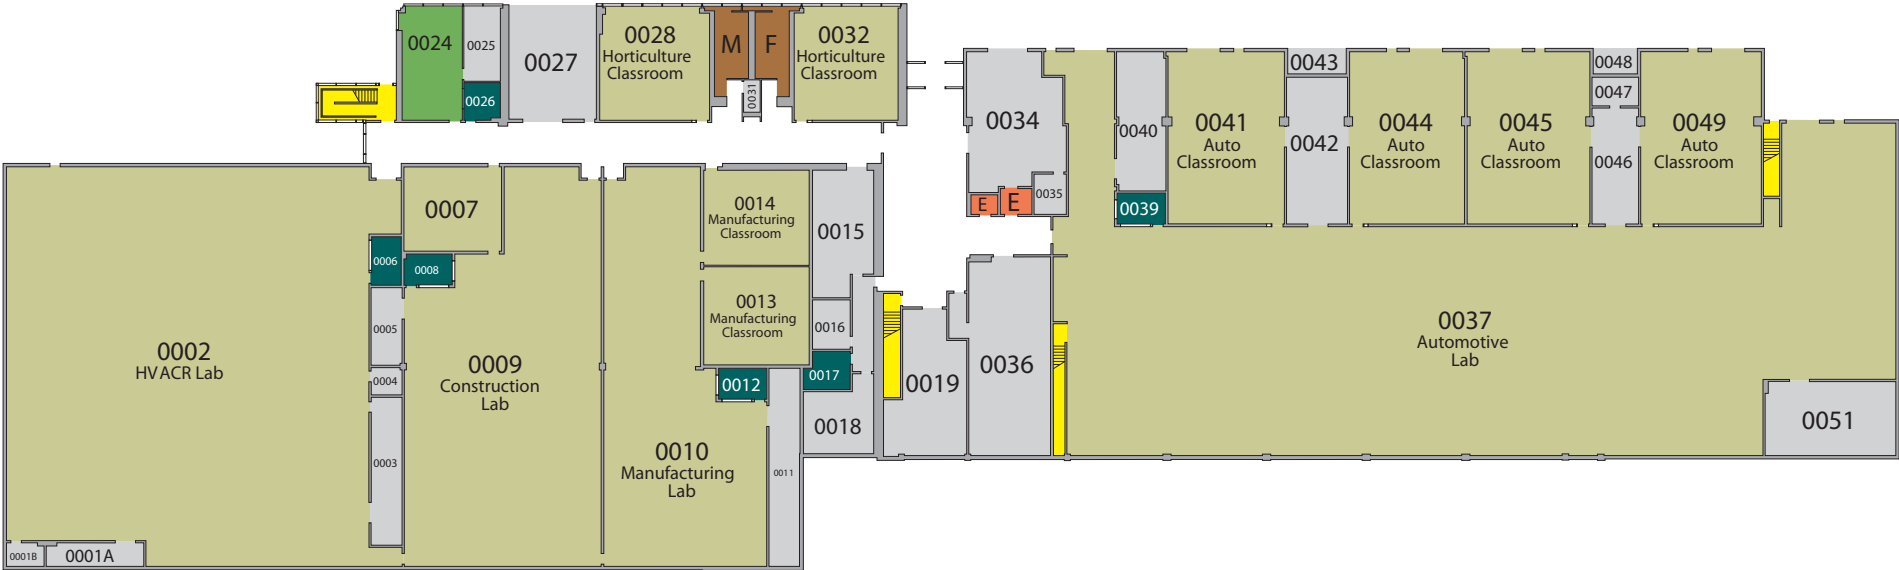

Technical Education Center Level 0

KEY

Classroom	Plants Plus Shop	Elevator
Office Space	Restroom	Stair
Meeting Room	Other	NORTH

Technical Education Center Level 1

KEY

Classroom	Student Services Area	Elevator
Office Space	Restroom	Stair
Meeting Room	Other	NORTH

Technical Education Center Level 2

KEY

Classroom	Plants Plus Shop	Elevator
Office Space	Restroom	Stair
Meeting Room	Other	NORTH

Technical Education Center Level 3

KEY

Classroom	Plants Plus Shop	Elevator
Office Space	Restroom	Stair
Meeting Room	Other	NORTH