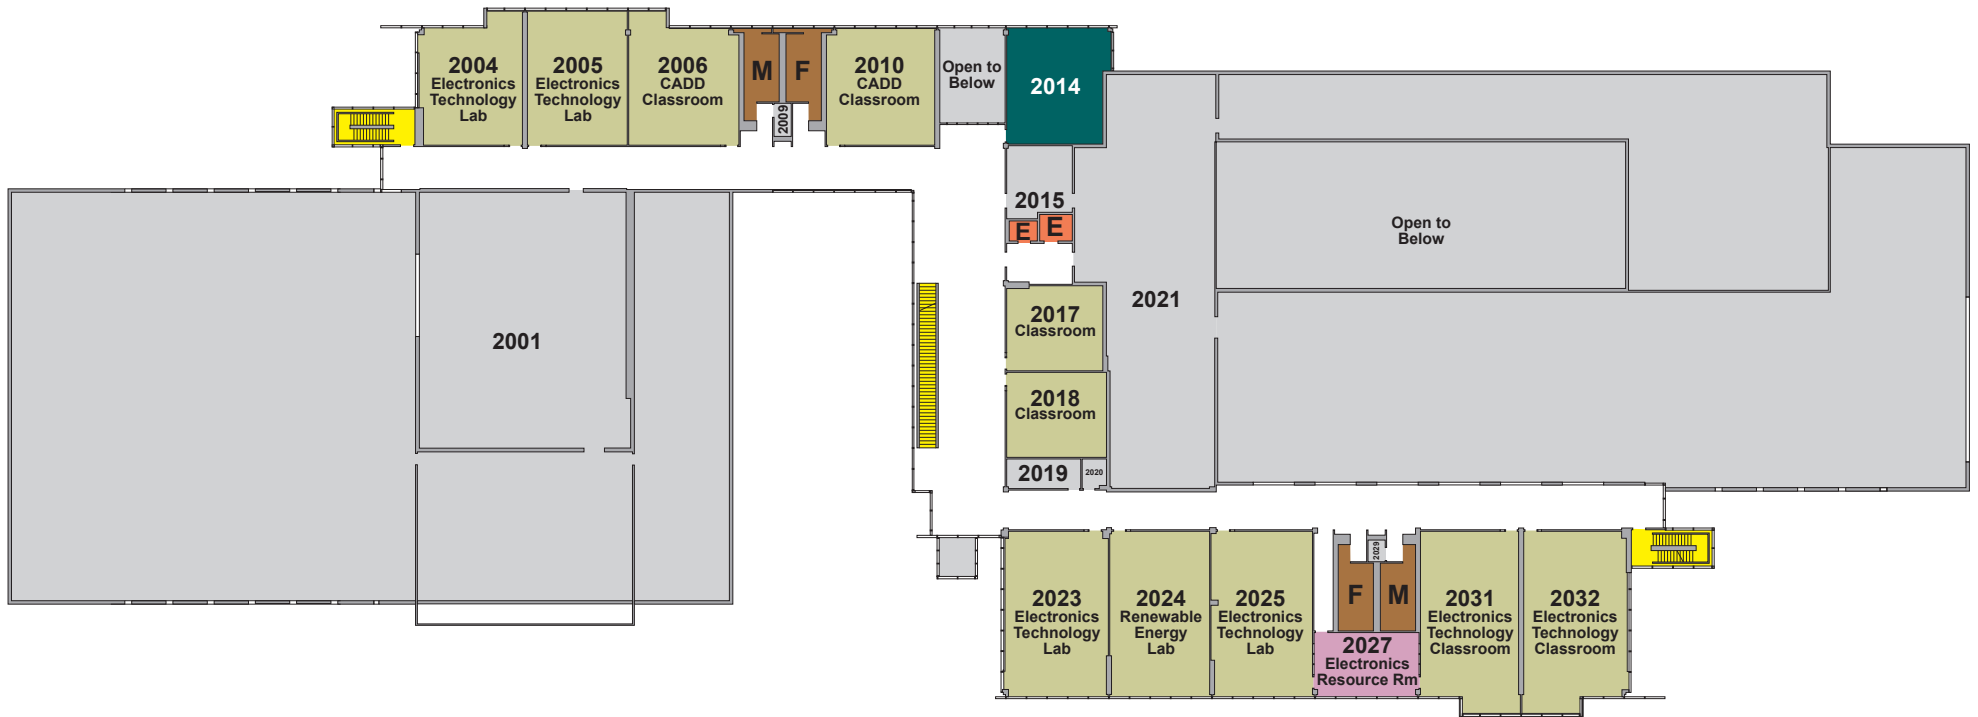

Technical Education Center Level 0

KEY

Classroom	Plants Plus Shop	Elevator
Office Space	Restroom	Stair
Meeting Room	Other	NORTH

Technical Education Center Level 1

KEY

Classroom	Student Services Area	Elevator
Office Space	Restroom	Stair
Meeting Room	Other	NORTH

Technical Education Center Level 2

KEY

Classroom	Plants Plus Shop	Elevator
Office Space	Restroom	Stair
Meeting Room	Other	NORTH

Technical Education Center Level 3

KEY

Classroom	Plants Plus Shop	Elevator
Office Space	Restroom	Stair
Meeting Room	Other	NORTH