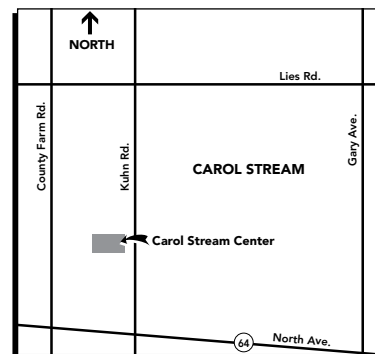

**Addison Center**

301 S. Swift Road  
Addison, IL 60101  
(630) 942-4600  
» 10 miles from the  
Glen Ellyn campus

**Naperville center**

1223 Rickert Drive  
Naperville, IL 60540  
(630) 942-4700  
» 12 miles from the  
Glen Ellyn campus

**Carol Stream Center**

500 N. Kuhn Road  
Carol Stream, IL  
60188  
(630) 942-4888  
» 8 miles from the  
Glen Ellyn campus

**Westmont Center**

650 Pasquinelli Drive  
Westmont, IL 60559  
(630) 942-4800  
» 11 miles from the  
Glen Ellyn campus