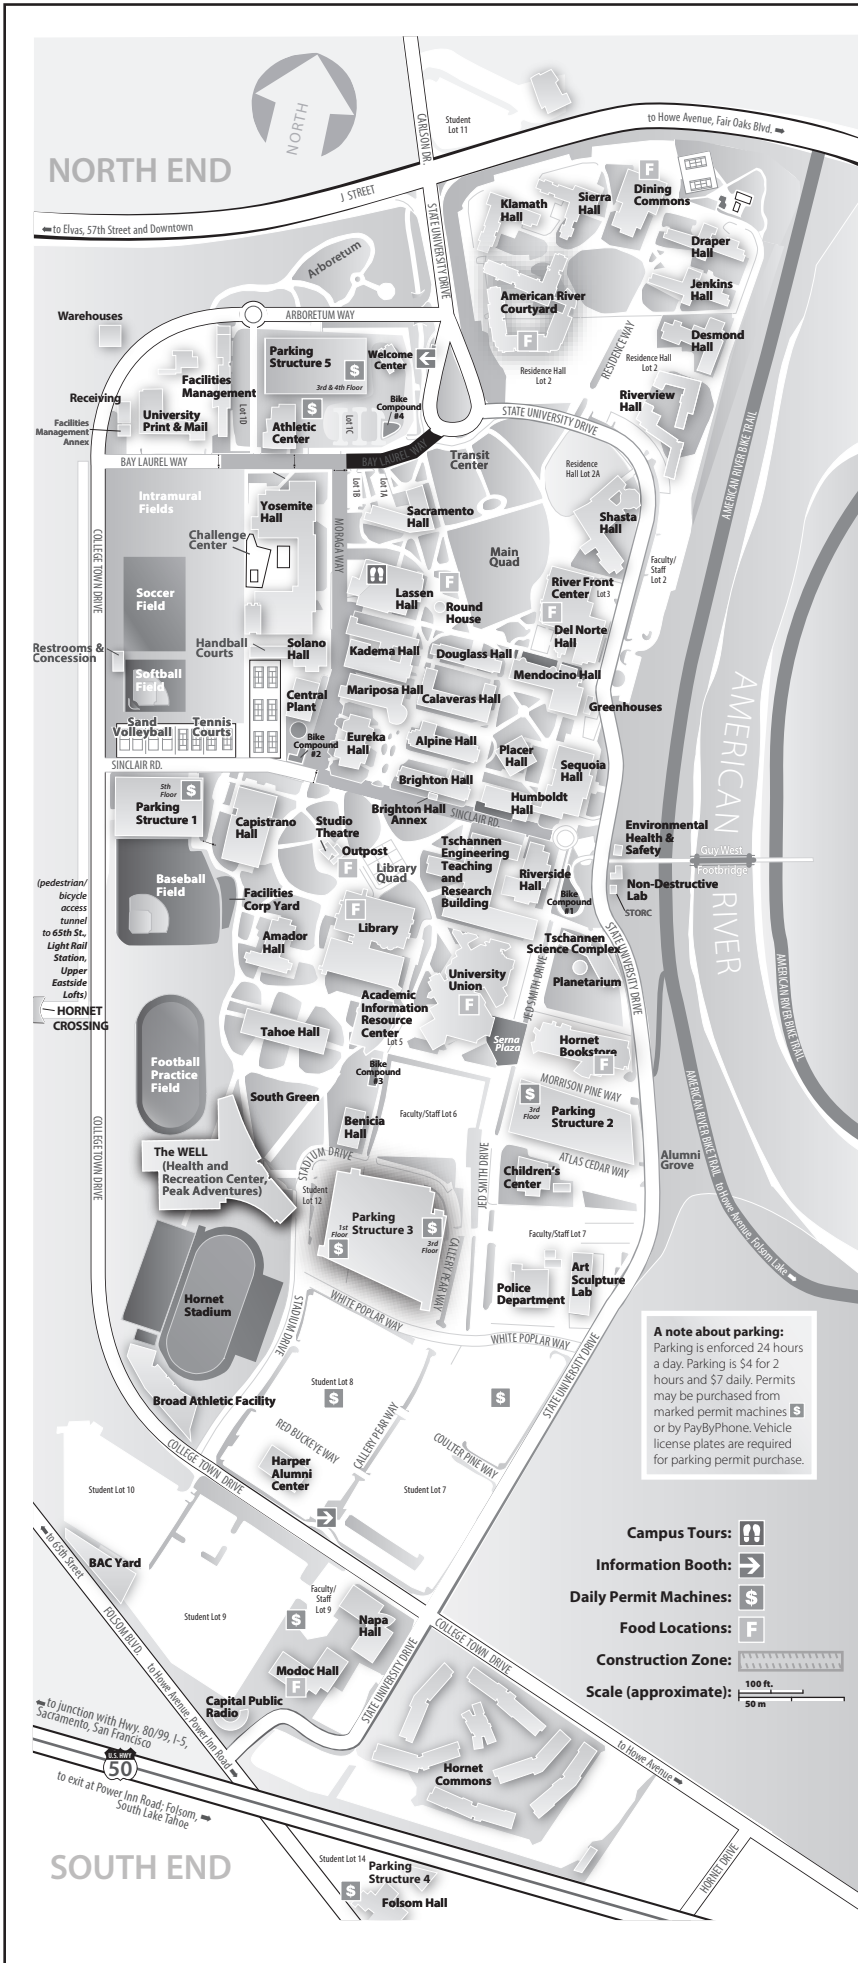

CALIFORNIA STATE UNIVERSITY SACRAMENTO

6000 J Street
Sacramento, CA 95819
www.csus.edu

SAC STATE

Campus tours may be scheduled online by visiting
<https://www.csus.edu/experience/visit/campus-tours>

If you are visiting on a weekend, the University Union is generally open Saturday 8 a.m. – 8 p.m. and Sunday 10 a.m. – 10 p.m. to assist visitors to the Union and campus.

Parking is enforced 24 hours a day. Parking is $4 for 2 hrs and $7 daily. Permits may be purchased from marked permit machines or PayByPhone. Vehicle license plates are required for parking permit purchase.

**KEEP
CALM**

AND

**pay your
parking
by phone**

www.paybyphone.com
1(866) 234-7275

**STAY
CON
NEC
TED**

fb.com/
SacState

twitter.com/
SacState

youtube.com/
SacStateVideo

instagram/
SacState

SACRAMENTO STATE
Redefine the Possible