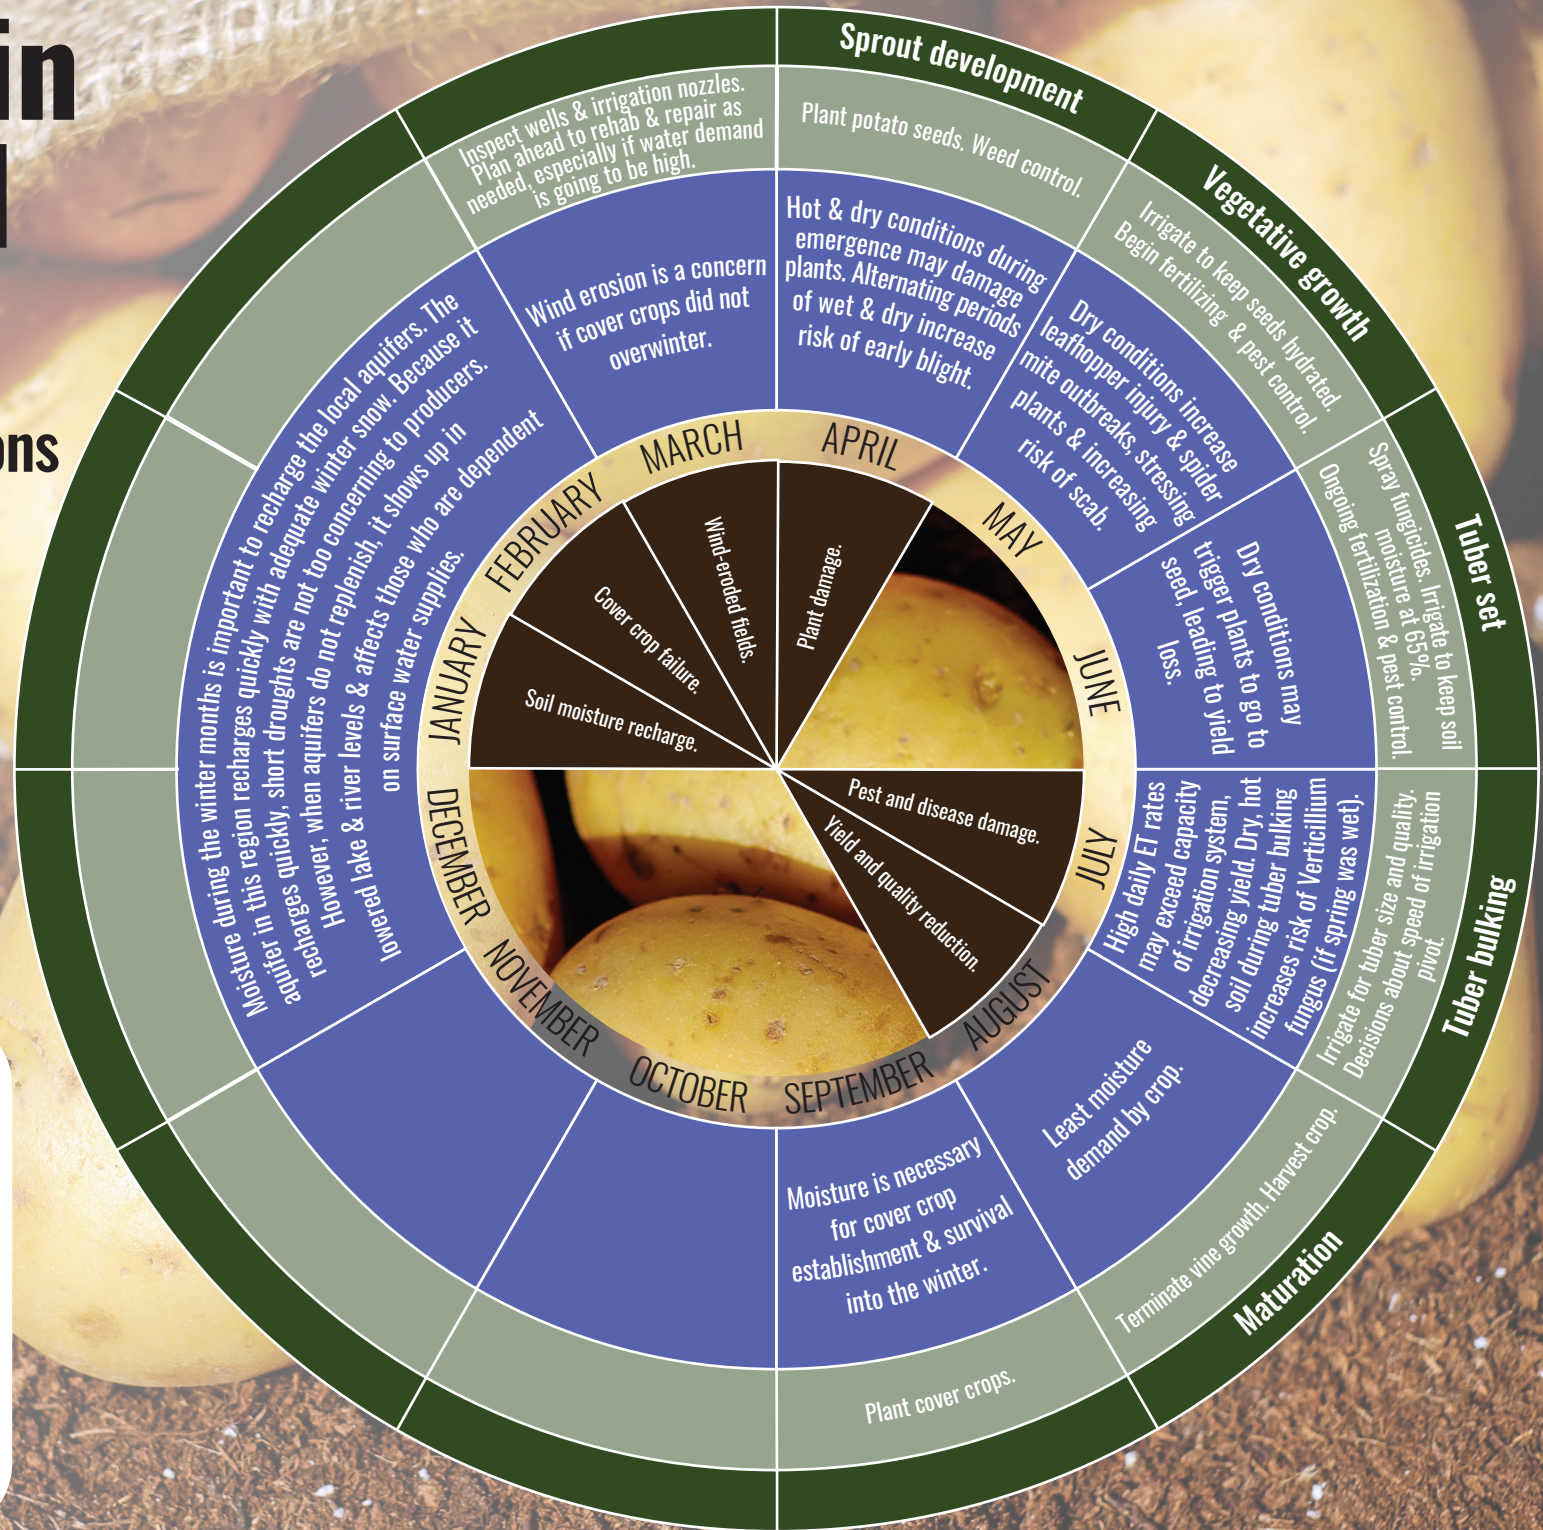

Wisconsin Irrigated Potato

Production Decisions

During a Drought Year

- Outcome Observed
- Drought Concerns
- Management Decisions
- Crop Phenology

WISCONSIN
UNIVERSITY OF WISCONSIN-MADISON