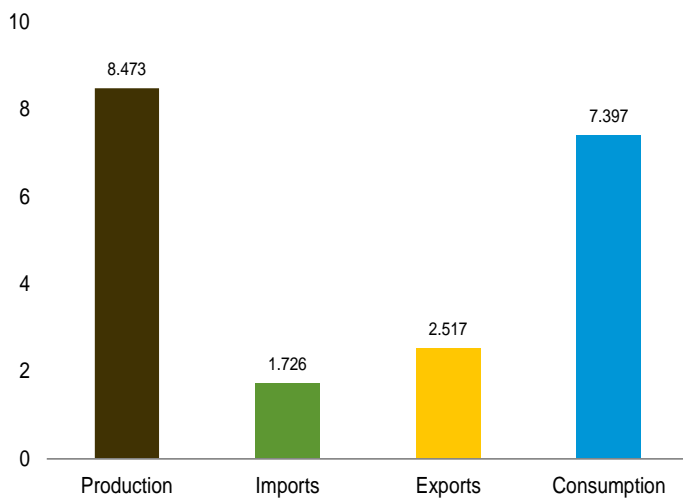

Figure 1.1 Primary Energy Overview

(Quadrillion Btu)

Overview, 1949–2023

Overview, Monthly

Overview, September 2024

Net Imports, January–September

Web Page: <http://www.eia.gov/totalenergy/data/monthly/#summary>.