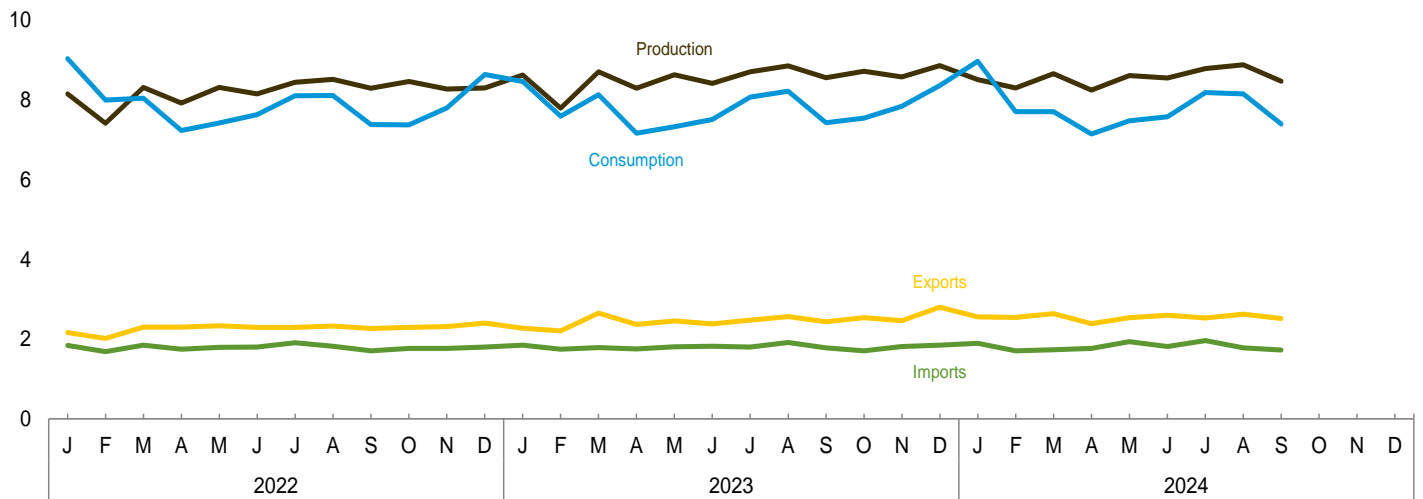

Figure 1.1 Primary Energy Overview

(Quadrillion Btu)

Overview, 1949–2023

Overview, Monthly

Overview, September 2024

Net Imports, January–September

Web Page: <http://www.eia.gov/totalenergy/data/monthly/#summary>.

Source: Table 1.1.