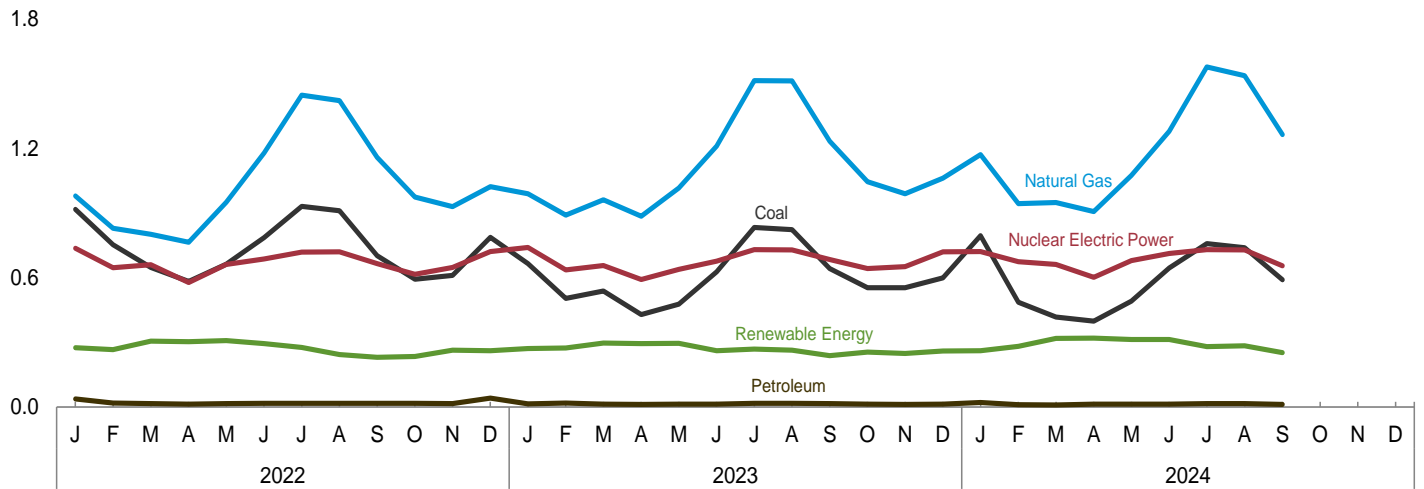

Figure 2.6 Electric Power Sector Energy Consumption

(Quadrillion Btu)

By Major Source, 1949–2023

By Major Source, Monthly

Total, January–September

By Major Source, September 2024

Web Page: <http://www.eia.gov/totalenergy/data/monthly/#consumption>.
Source: Table 2.6.