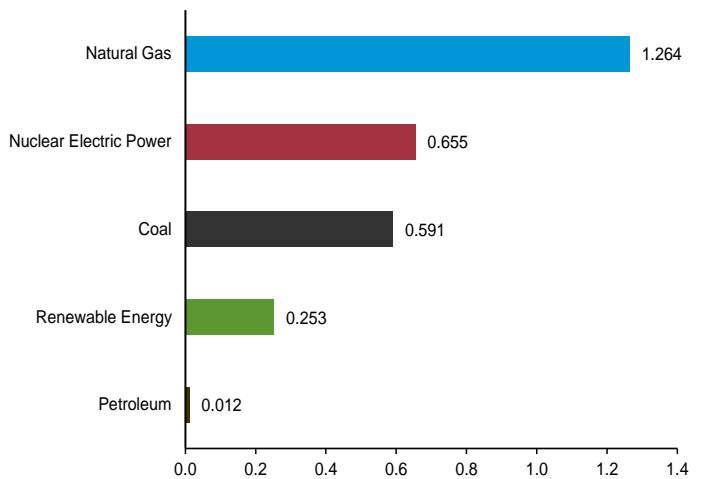

Figure 2.6 Electric Power Sector Energy Consumption

(Quadrillion Btu)

By Major Source, 1949–2023

By Major Source, Monthly

Total, January–September

By Major Source, September 2024

Web Page: <http://www.eia.gov/totalenergy/data/monthly/#consumption>.
Source: Table 2.6.