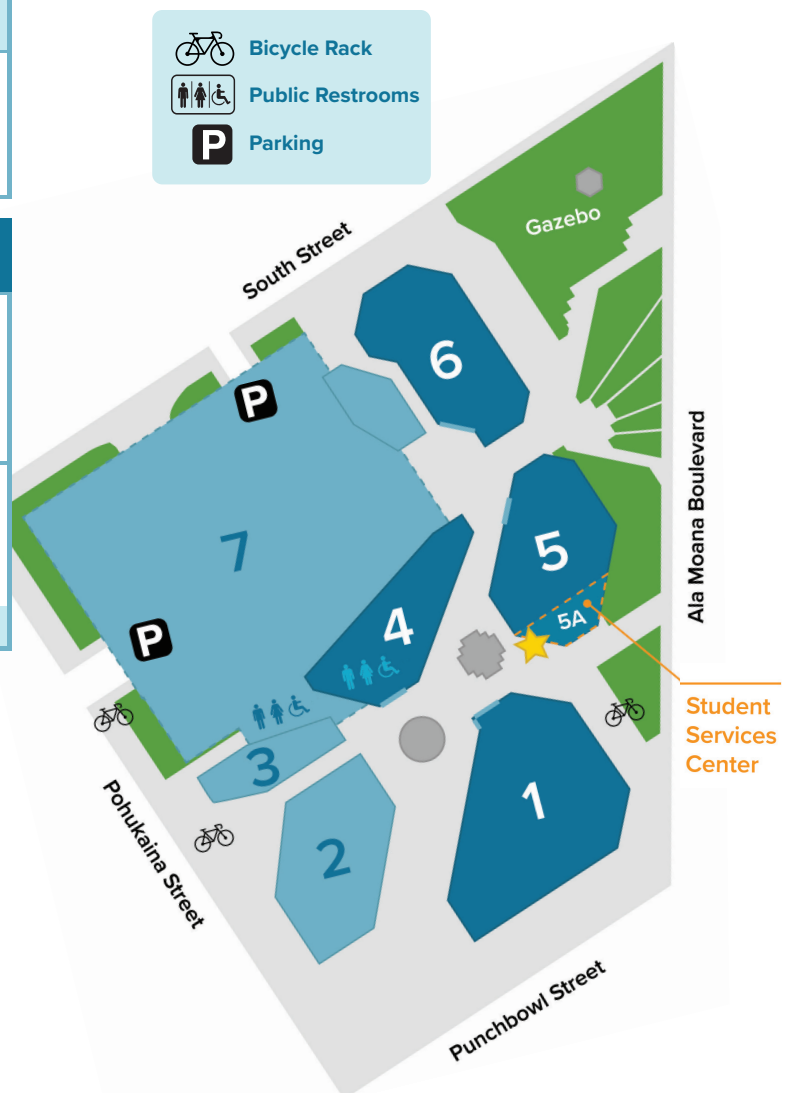

BUILDING 5	
SUITE 5A	Student Services Center • Financial Aid • Office of International Students and Scholars • Registrar • Business Office – Student Accounts • Study Abroad and International Exchange Programs
FLOOR 3	College of Liberal Arts • Department of Arts, Communication, Language and Media • Department of English and Applied Linguistics • Department of History, Humanities and International Studies • CLA Conference Room Classrooms WP5-360-A & WP5-360-T

BUILDING 6	
FLOOR 3	College of Liberal Arts • College of Liberal Arts Administration • Department of Arts, Communication, Language and Media • Department of English and Applied Linguistics • Department of History, Humanities and International Studies • Kalamalama Student Newspaper Faculty Support Center Library - Downtown Waterfront Plaza • Library Instruction Room Mail Room/Facilities Classrooms WP6-301 – WP6-326
FLOOR 4	Academic Advising Budget & Business Office Administration Career Development Center Center for Academic Success Chaplain Counseling and Behavioral Health Services Office of Sponsored Projects
FLOOR 5	Graduate College of Health Sciences • Doctor of Physical Therapy • Doctor of Occupational Therapy • Physician Assistant Program

Scan to view an interactive map: