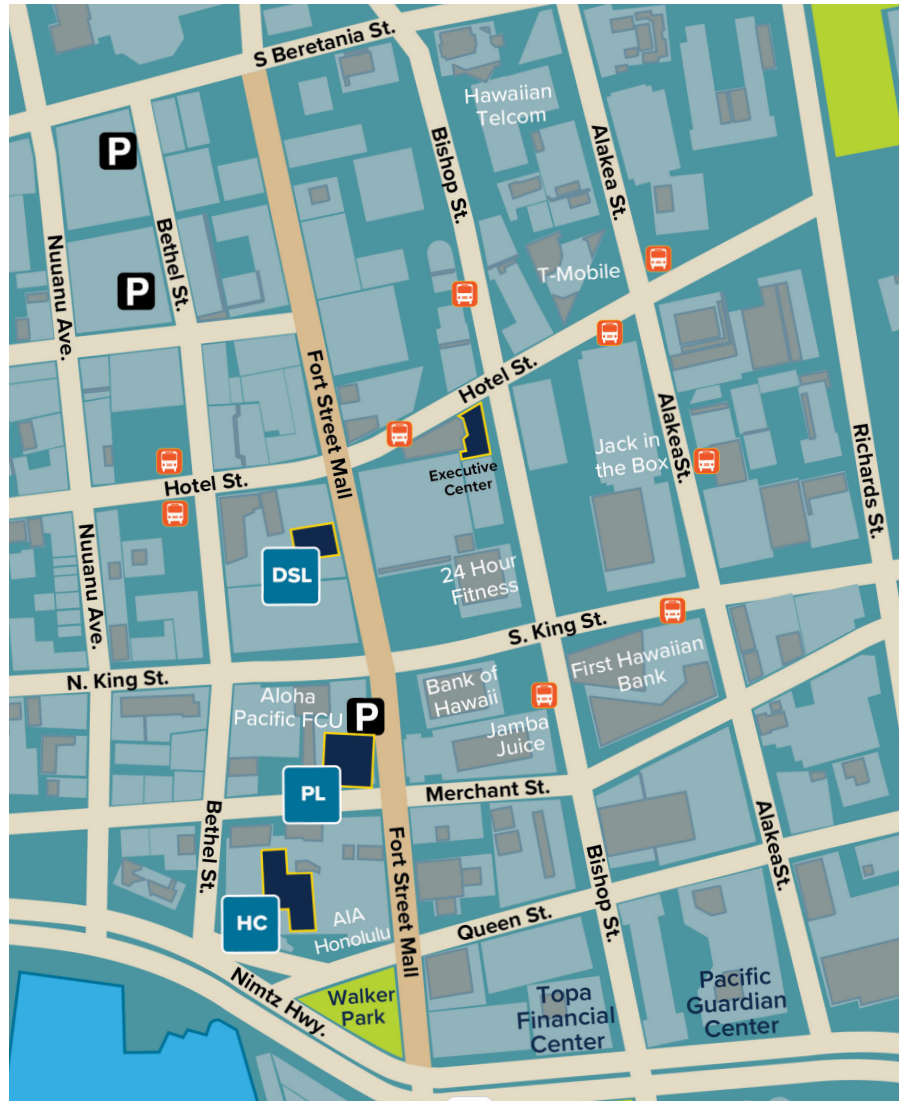

DOWNTOWN SCIENCE LABORATORIES (DSL)

- College of Natural and Computational Sciences

PIONEER PLAZA (PL)

- College of Natural and Computational Sciences (PL-600)
  - Natural Sciences
- College of Professional Studies (Suite 200)
  - CPS Academic Advising
  - Military Campus Programs Administration
  - Military/Veterans Center
  - Outreach Programs
  - School of Education
- Dean of Students (Suite PL 17)
- Enrollment Management administrative offices (Suite 400)
- Information Technology Services (Suite 300)
- Student Conduct (Suite PL 17)
- Title IX Office (Suite PL 17)
- Classrooms (PL 11-16)

HARBOR COURT (HC)

- Marcomm
- Office of Advancement

HPU SECURITY & SAFETY DEPARTMENT

Aloha Tower Marketplace 808-544-1400
Downtown Campus 808-219-9229
Oceanic Institute 808-259-3170
HPU Counseling & Behavioral Health
808-687-7076
Housing & Residence Life
808-544-1436

TRANSPORTATION

- HPU provides free transportation for students, faculty, and staff between the HPU campuses.

View the shuttle schedule here: