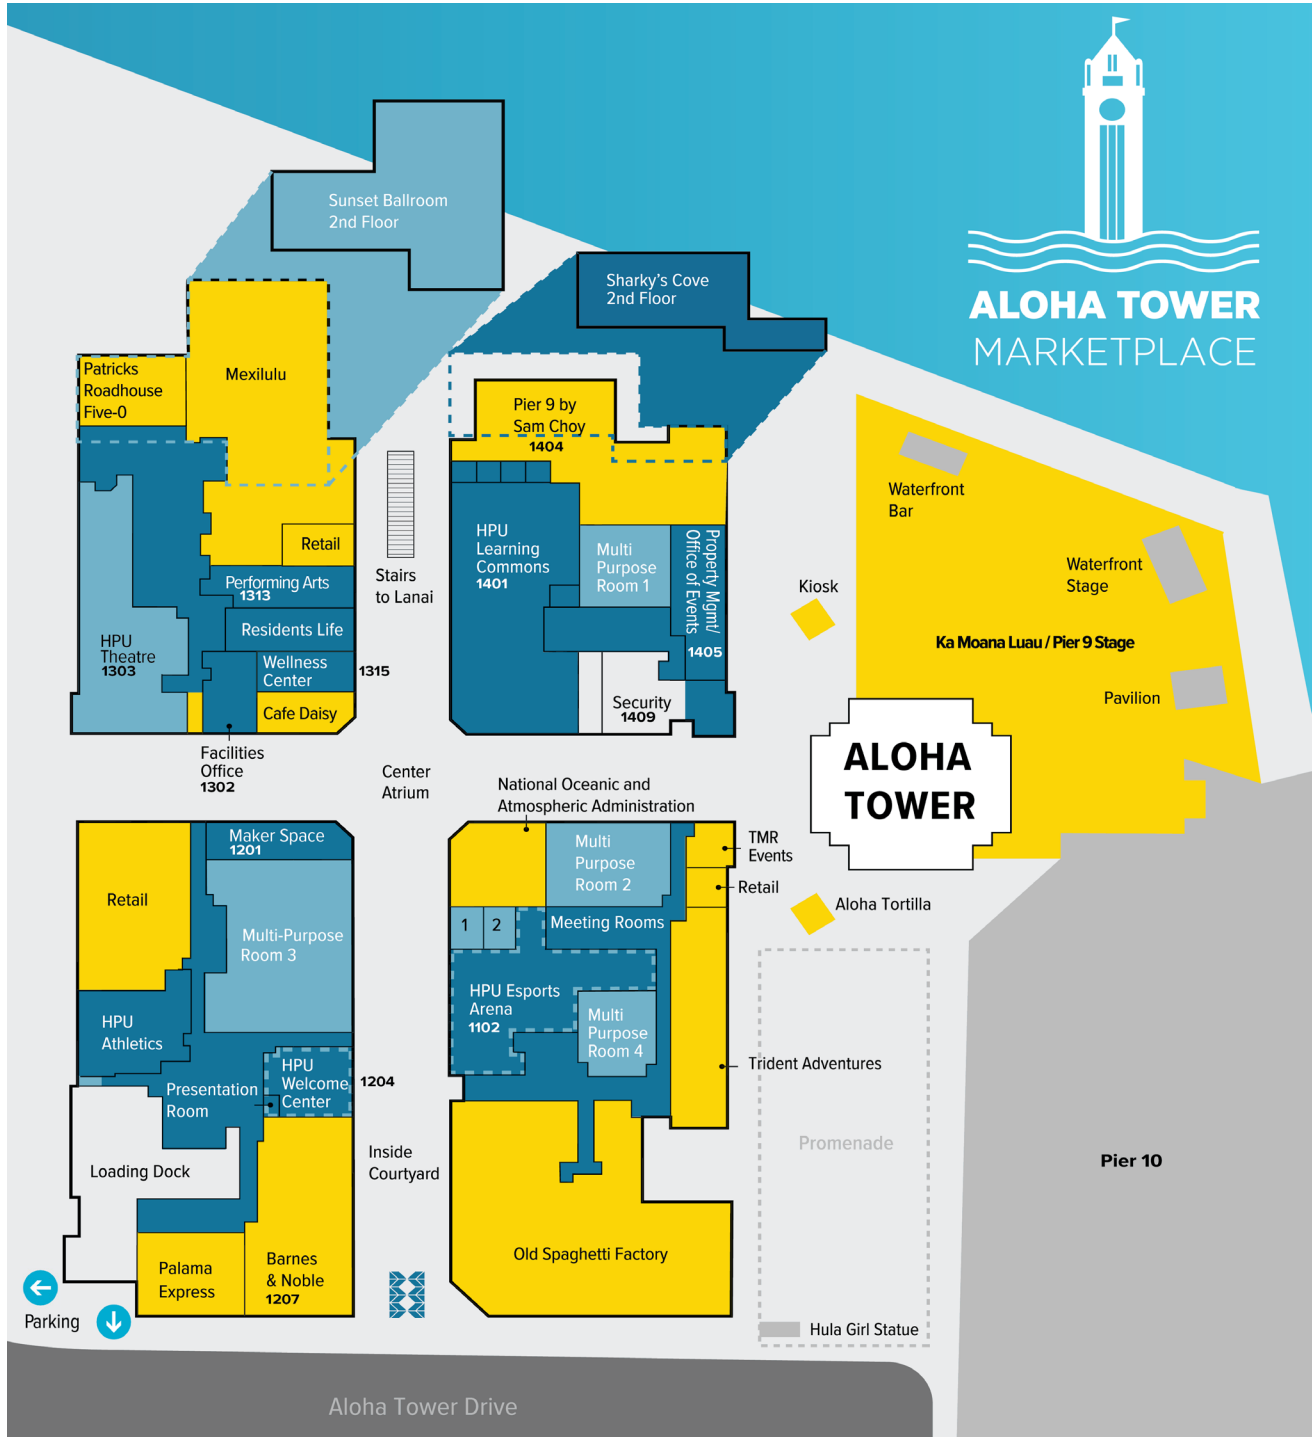

- ATM Aloha Tower Marketplace** 1 Aloha Tower Dr
- WP Waterfront Plaza** 500 Ala Moana Blvd
- PL Pioneer Plaza** 900 Fort Street Mall
- DSL Downtown Science Laboratories** 1042 Fort Street
- HC Harbor Court** 55 Merchant St

ALOHA TOWER MARKETPLACE (ATM)

- ATM Property Management (ATM 1405)
- Barnes & Noble Bookstore (ATM 1207)
- Esports Arena (ATM 1102)
- Facilities Office (ATM 1302)
- First Year Experience (ATM 1400)
- Food Pantry (ATM 1400)
- Housing and Residence Life (ATM 1314)
- Learning Commons (ATM 1401)
- **Makerspace (ATM 1201)**
- Office of Events (ATM 1405)
- **On-Campus Health Services (ATM 1315)**
- Performing Arts (Pier 10, Second Floor)
- Pier Nine by Sam Choy (ATM 1404)
- Rehearsal Space Performing Arts (ATM 1313)
- Security (ATM 1409)
- Sharkys Cove (Second Floor-by Sunset Ballroom)
- Student Activities (ATM 1400)
- HPU Theatre • Experiential Arts Space (ATM 1303)
- **Welcome Center**
- **Enrollment Management Services (ATM 1204)**

WATERFRONT PLAZA (WP)

BUILDING 1	
FLOOR 3	College of Liberal Arts • Department of Psychology Classroom WP1-304
FLOOR 4	School of Nursing • Simulation Center and Skills Labs • Department of Public Health College of Liberal Arts • School of Social Work Classrooms WP1-414 – WP1-418
FLOOR 5	Classrooms WP1-510 – WP1-540