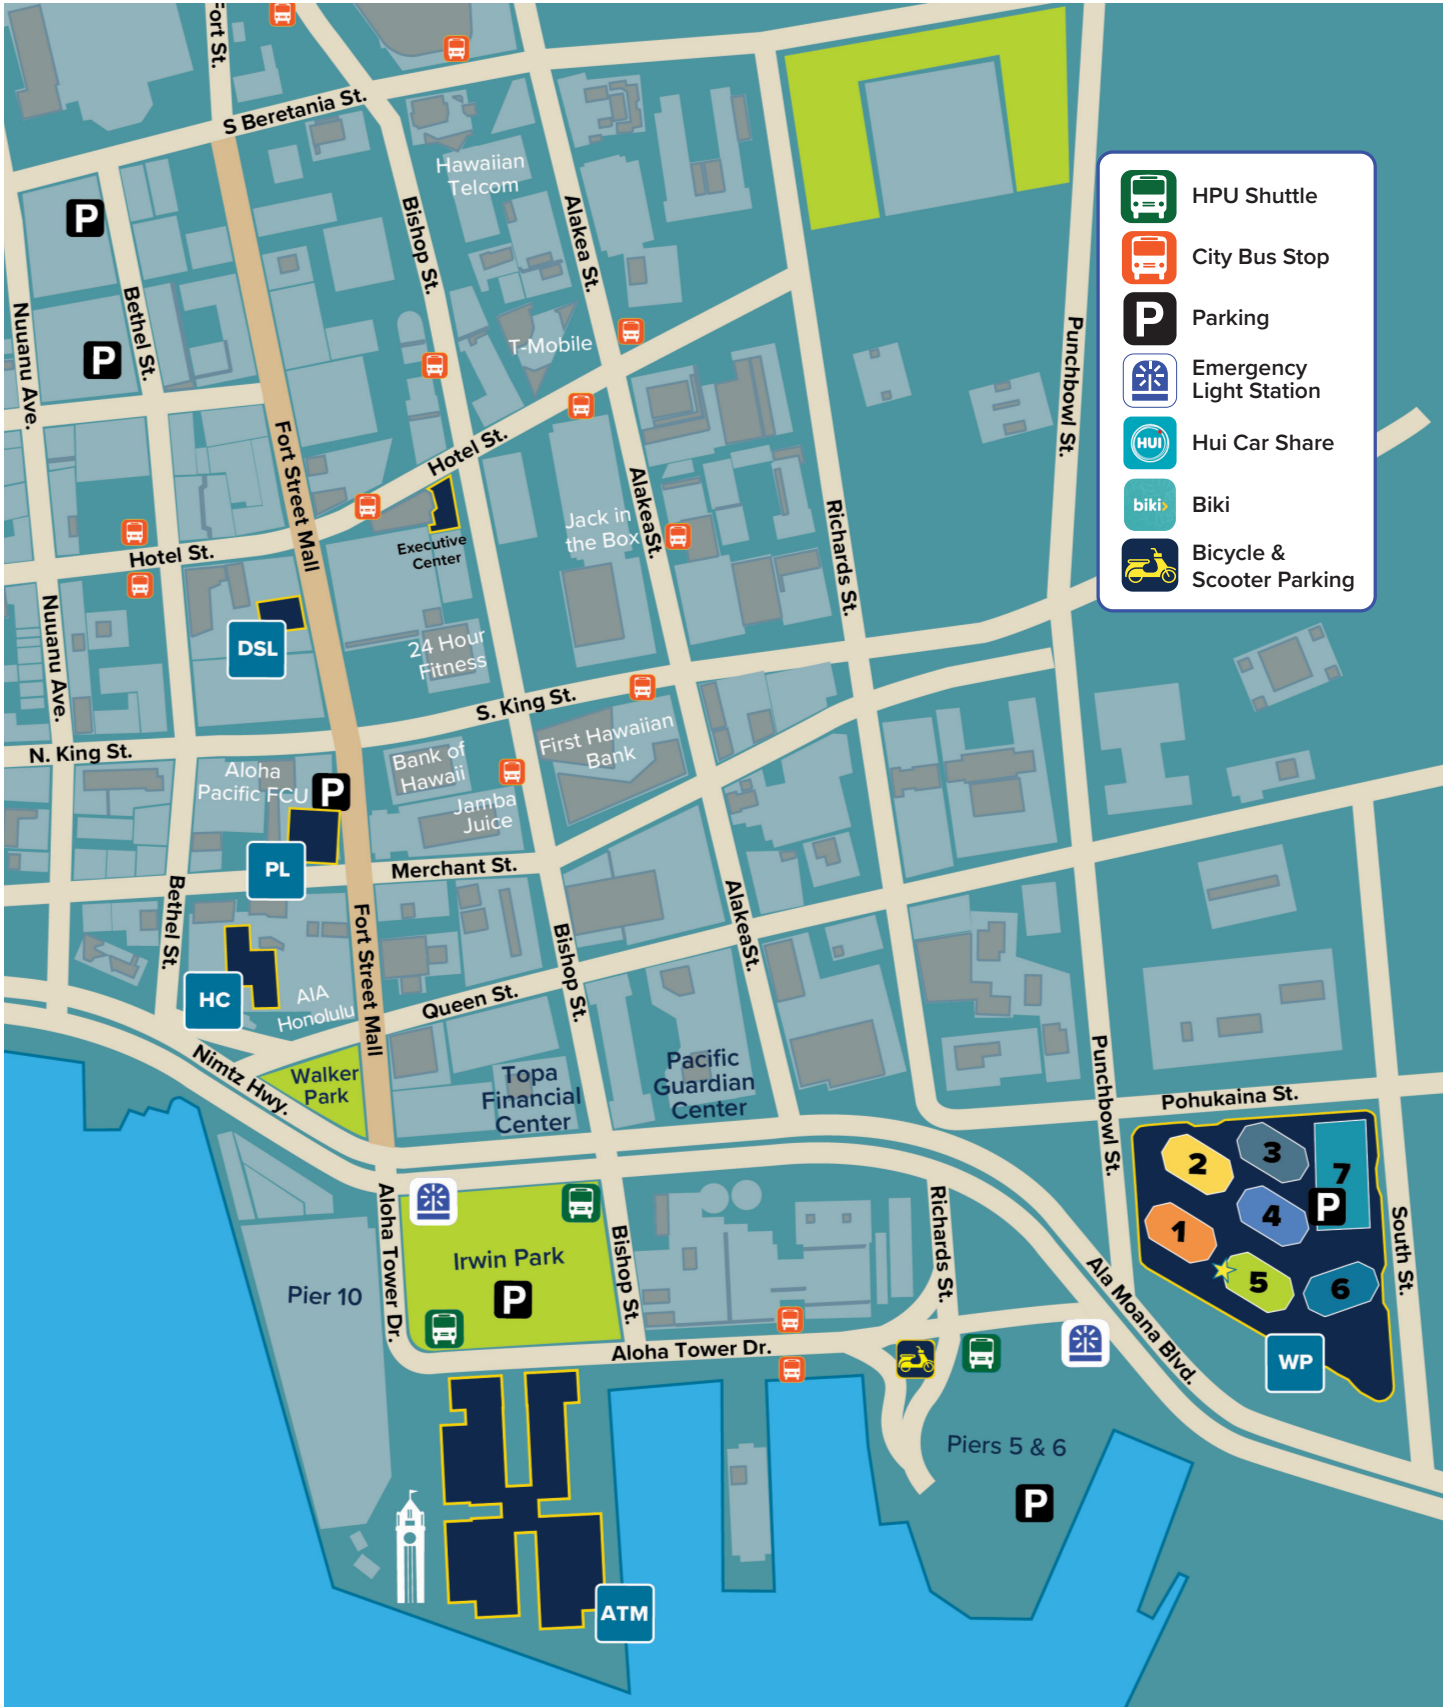

- ATM Aloha Tower Marketplace** 1 Aloha Tower Dr
- WP Waterfront Plaza** 500 Ala Moana Blvd
- PL Pioneer Plaza** 900 Fort Street Mall
- DSL Downtown Science Laboratories** 1042 Fort Street
- HC Harbor Court** 55 Merchant St

ALOHA TOWER MARKETPLACE (ATM)

- ATM Property Management (ATM 1405)
- Barnes & Noble Bookstore (ATM 1207)
- Esports Arena (ATM 1102)
- Facilities Office (ATM 1302)
- First Year Experience (ATM 1400)
- Food Pantry (ATM 1400)
- Housing and Residence Life (ATM 1314)
- Learning Commons (ATM 1401)
- **Makerspace (ATM 1201)**
- Office of Events (ATM 1405)
- **On-Campus Health Services (ATM 1315)**
- Performing Arts (Pier 10, Second Floor)
- Pier Nine by Sam Choy (ATM 1404)
- Rehearsal Space Performing Arts (ATM 1313)
- Security (ATM 1409)
- Sharkys Cove (Second Floor-by Sunset Ballroom)
- Student Activities (ATM 1400)
- HPU Theatre • Experiential Arts Space (ATM 1303)
- **Welcome Center**
- **Enrollment Management Services (ATM 1204)**

TRANSPORTATION

- HPU provides free transportation for students, faculty, and staff between the HPU campuses.

View the shuttle schedule here: