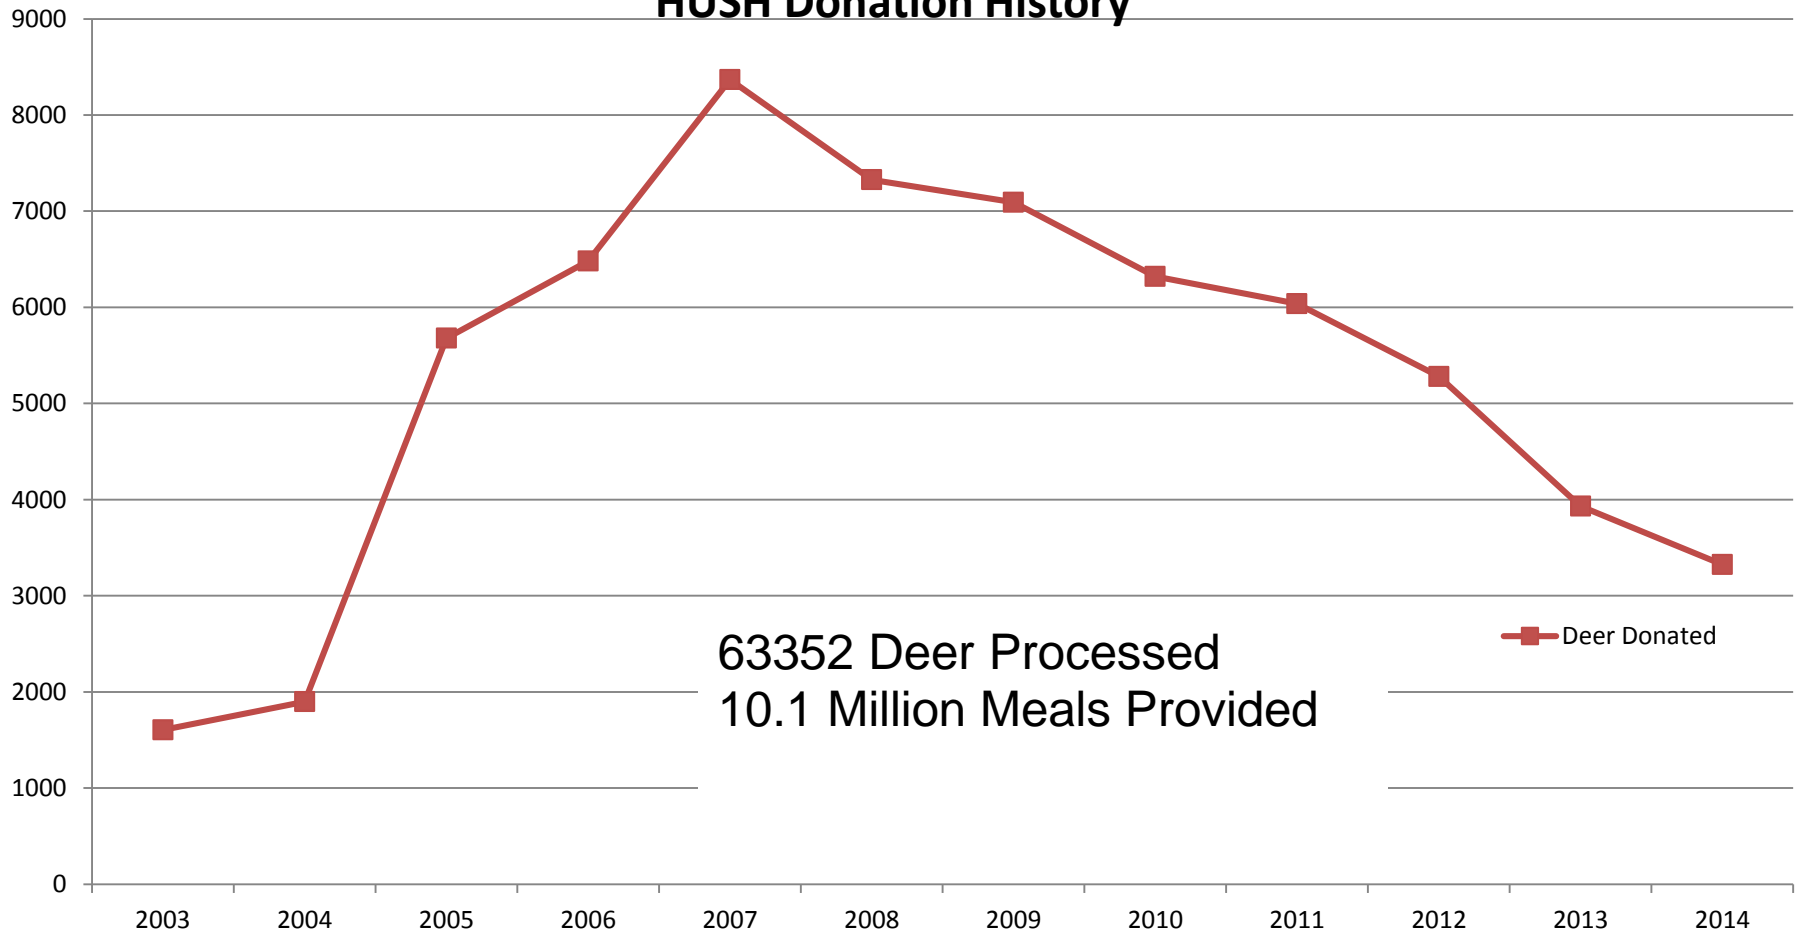

## HUSH Donation History

63352 Deer Processed  
10.1 Million Meals Provided

Deer Donated