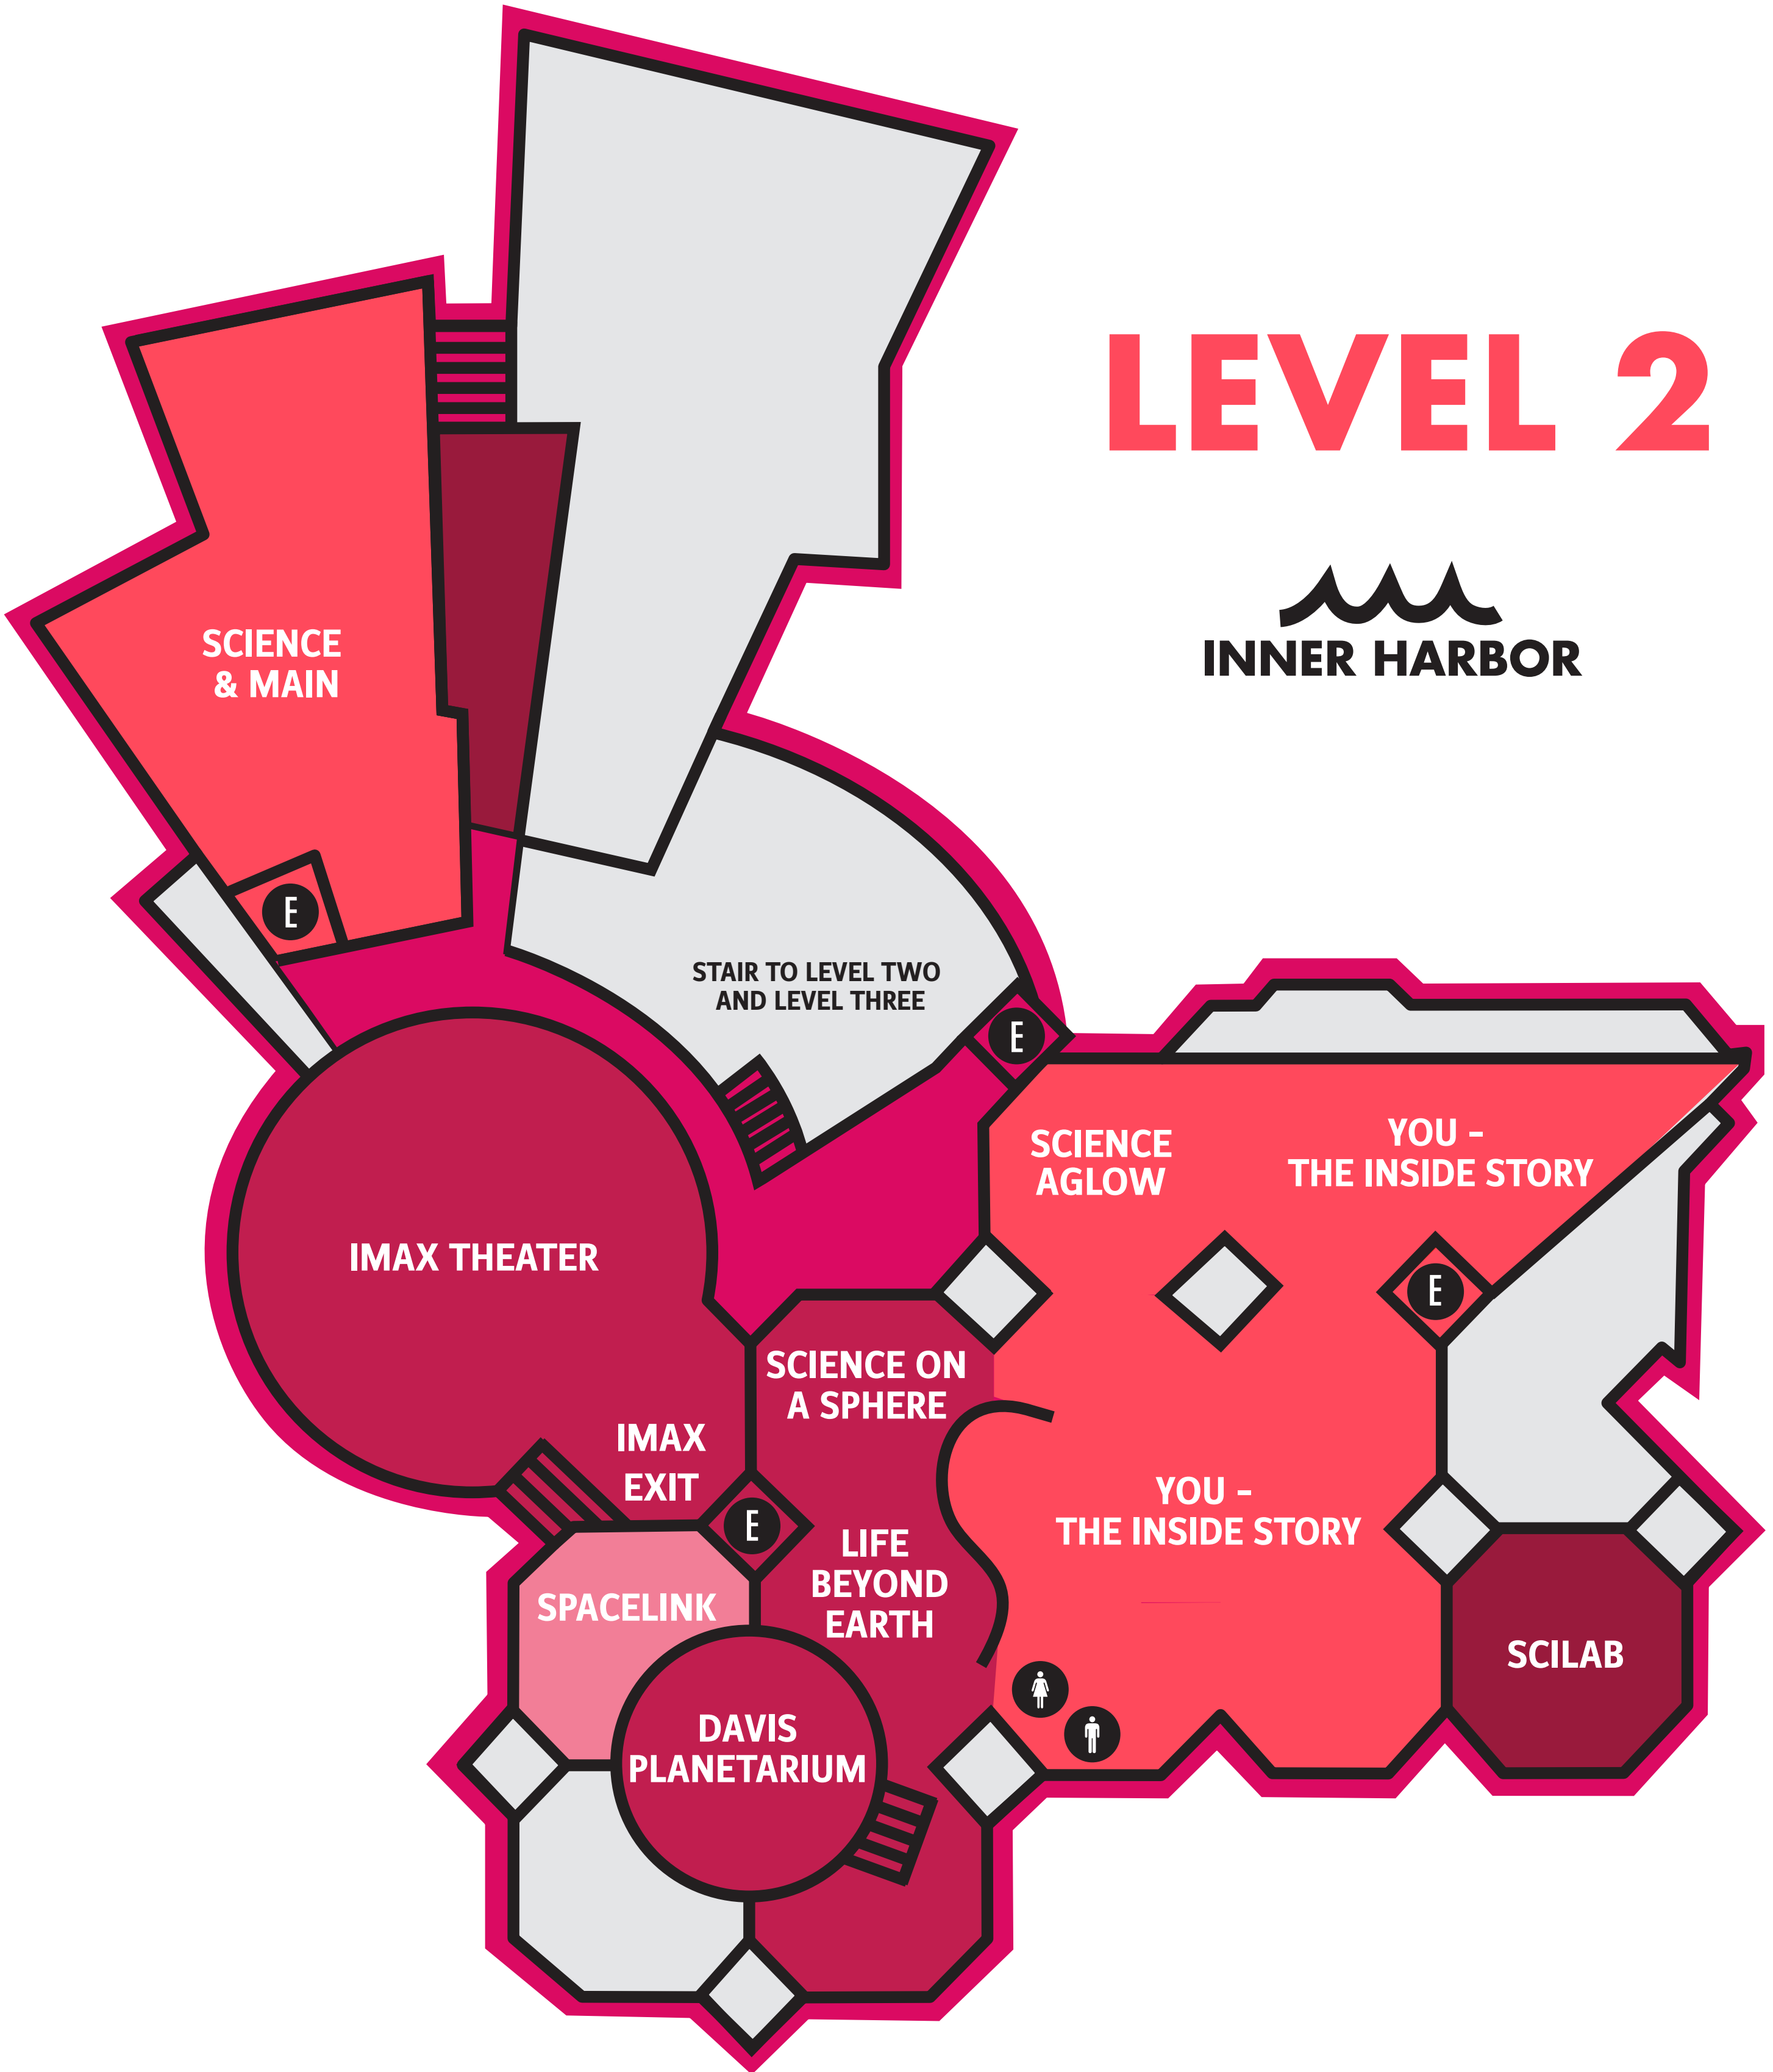

ATM

MEN'S RESTROOM

CAFE

TICKETS

COAT ROOM

UNISEX RESTROOM

ELEVATOR

WOMEN'S RESTROOM

INFORMATION

BABY CHANGING STATION
IN RESTROOMS

LEVEL 1

LEVEL 2

INNER HARBOR

LEVEL 4/ROOF
CROSBY RAMSEY MEMORIAL OBSERVATORY

Access to the Observatory can be found using the double elevators near Security on level 1, near Life Beyond Earth on Level 2 and behind The Shed on Level 3.

*Posted hours only.

LEVEL 3

INNER HARBOR