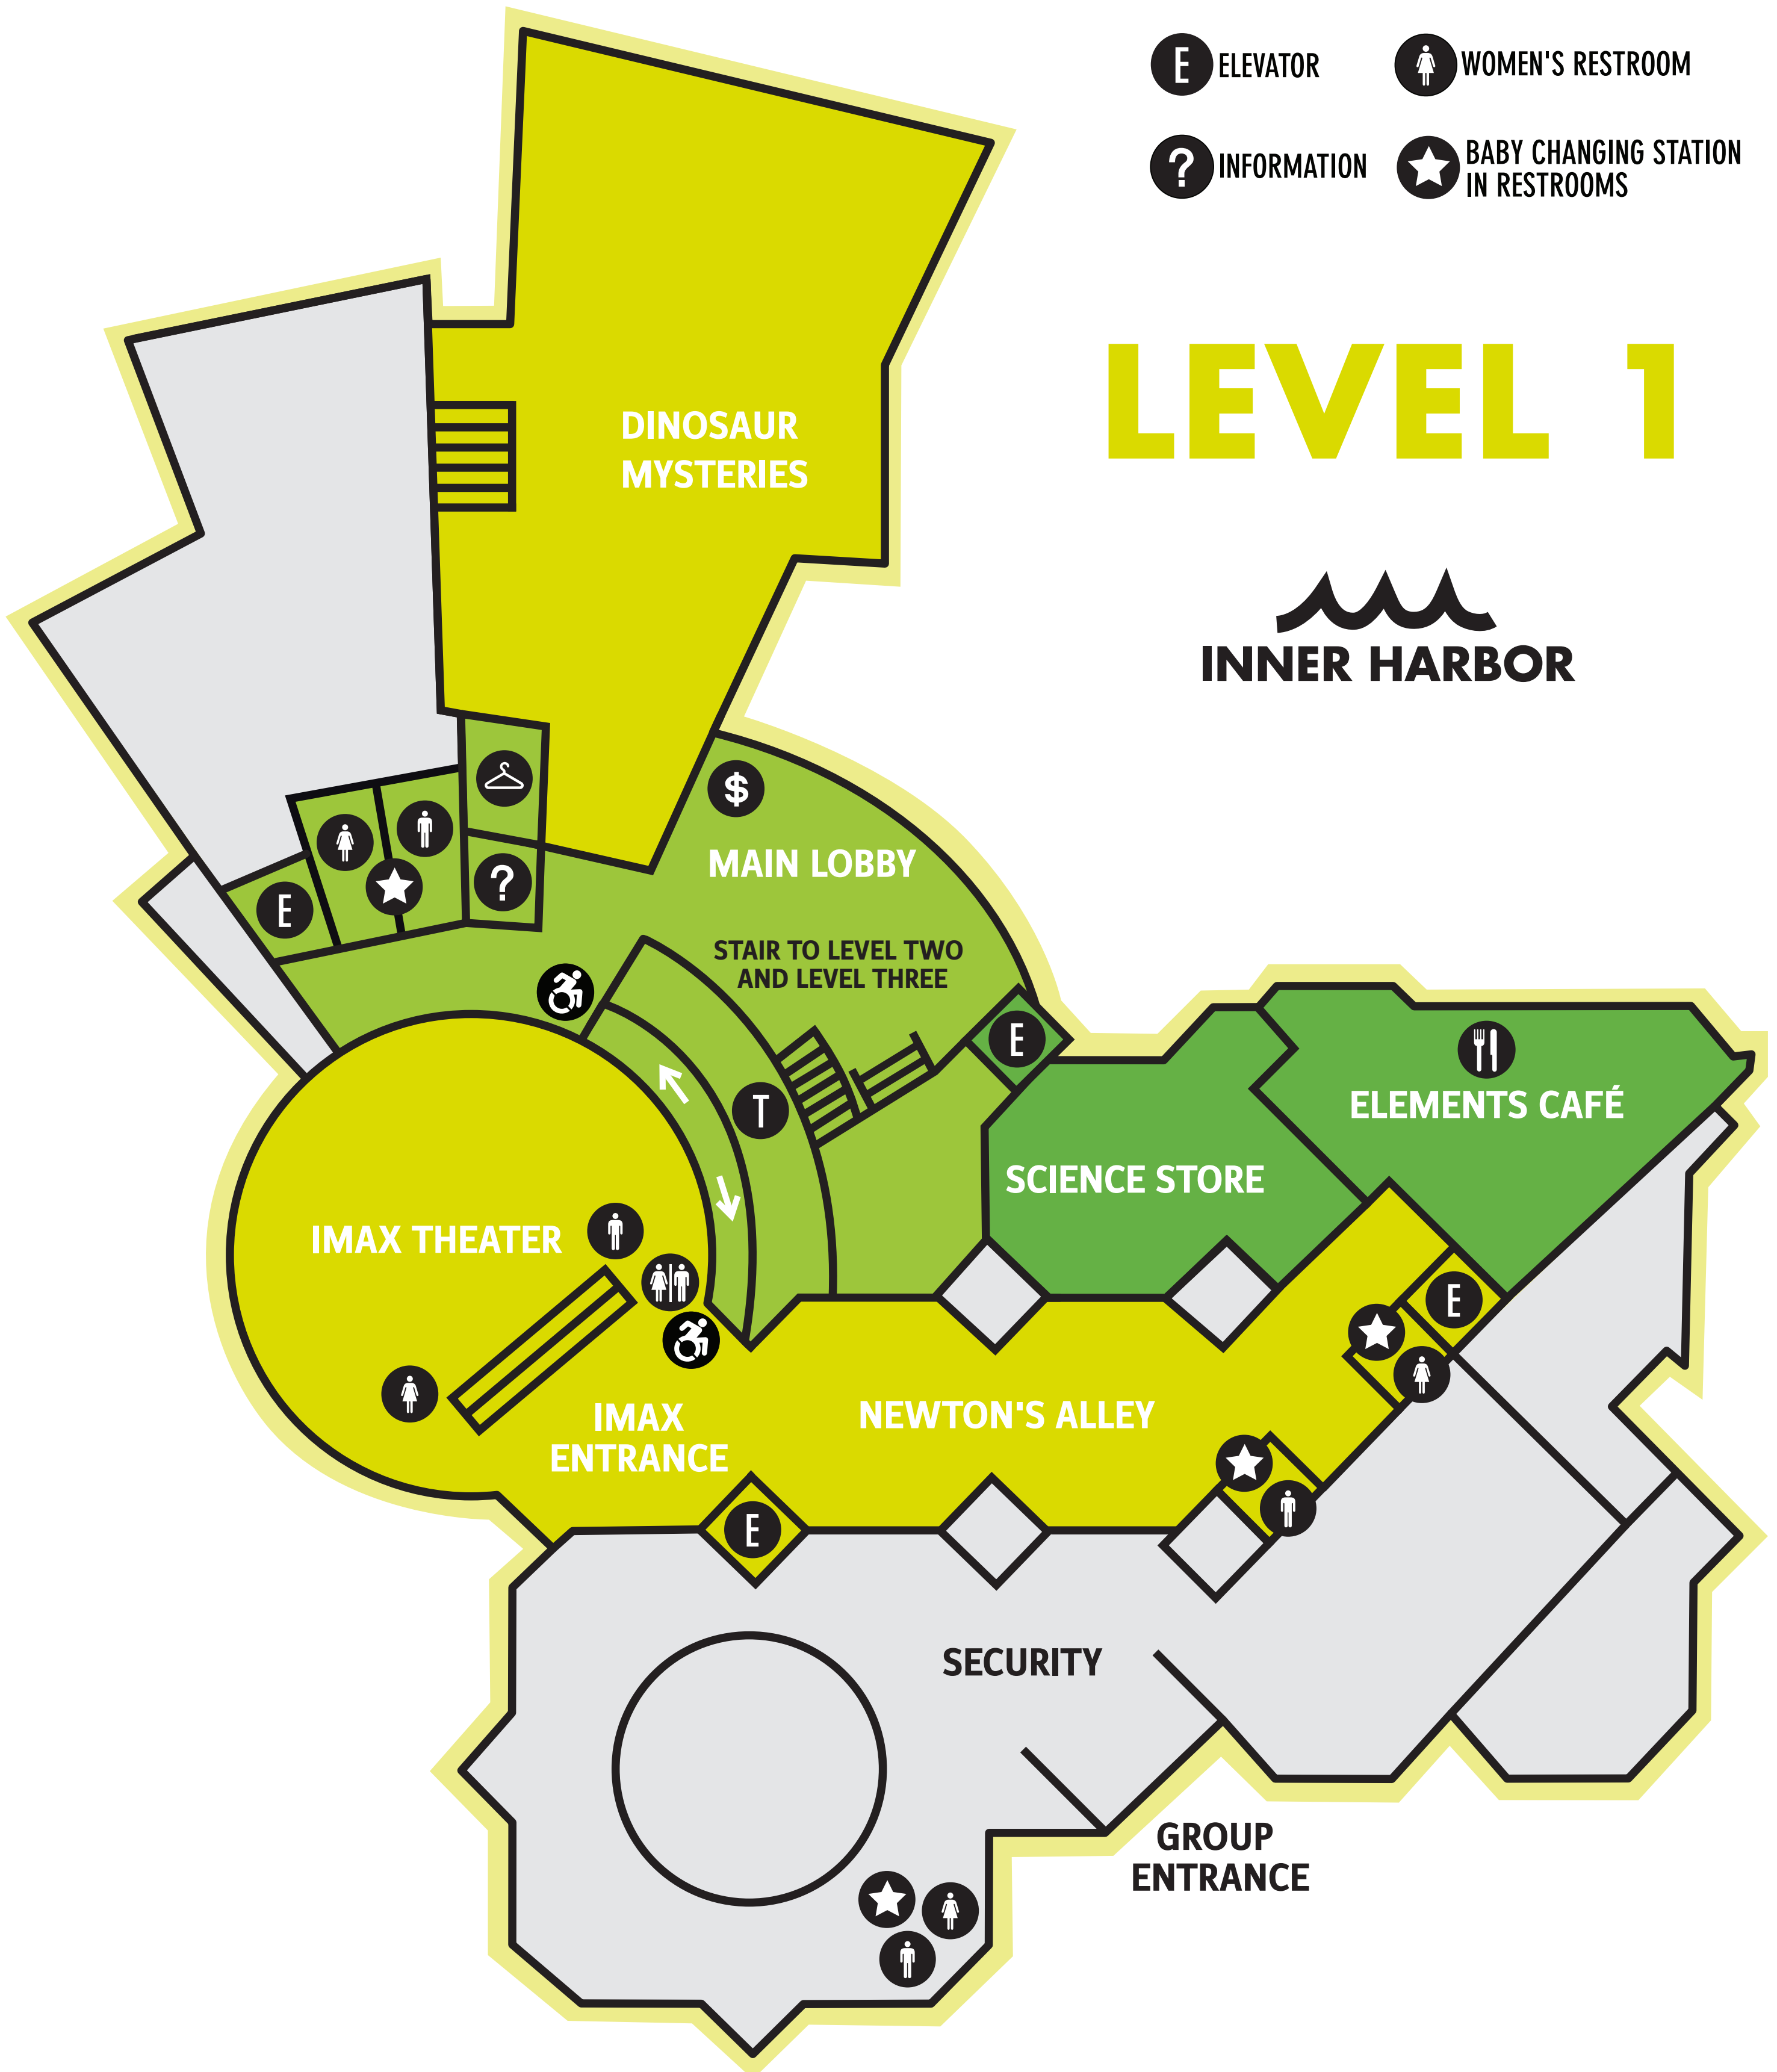

ATM

MEN'S RESTROOM

CAFE

TICKETS

COAT ROOM

UNISEX RESTROOM

ELEVATOR

WOMEN'S RESTROOM

INFORMATION

BABY CHANGING STATION
IN RESTROOMS

LEVEL 1

LEVEL 2

INNER HARBOR

LEVEL 4/ROOF
CROSBY RAMSEY MEMORIAL OBSERVATORY

Access to the Observatory can be found using the double elevators near Security on level 1, near Life Beyond Earth on Level 2 and behind The Shed on Level 3.

*Posted hours only.

LEVEL 3

INNER HARBOR