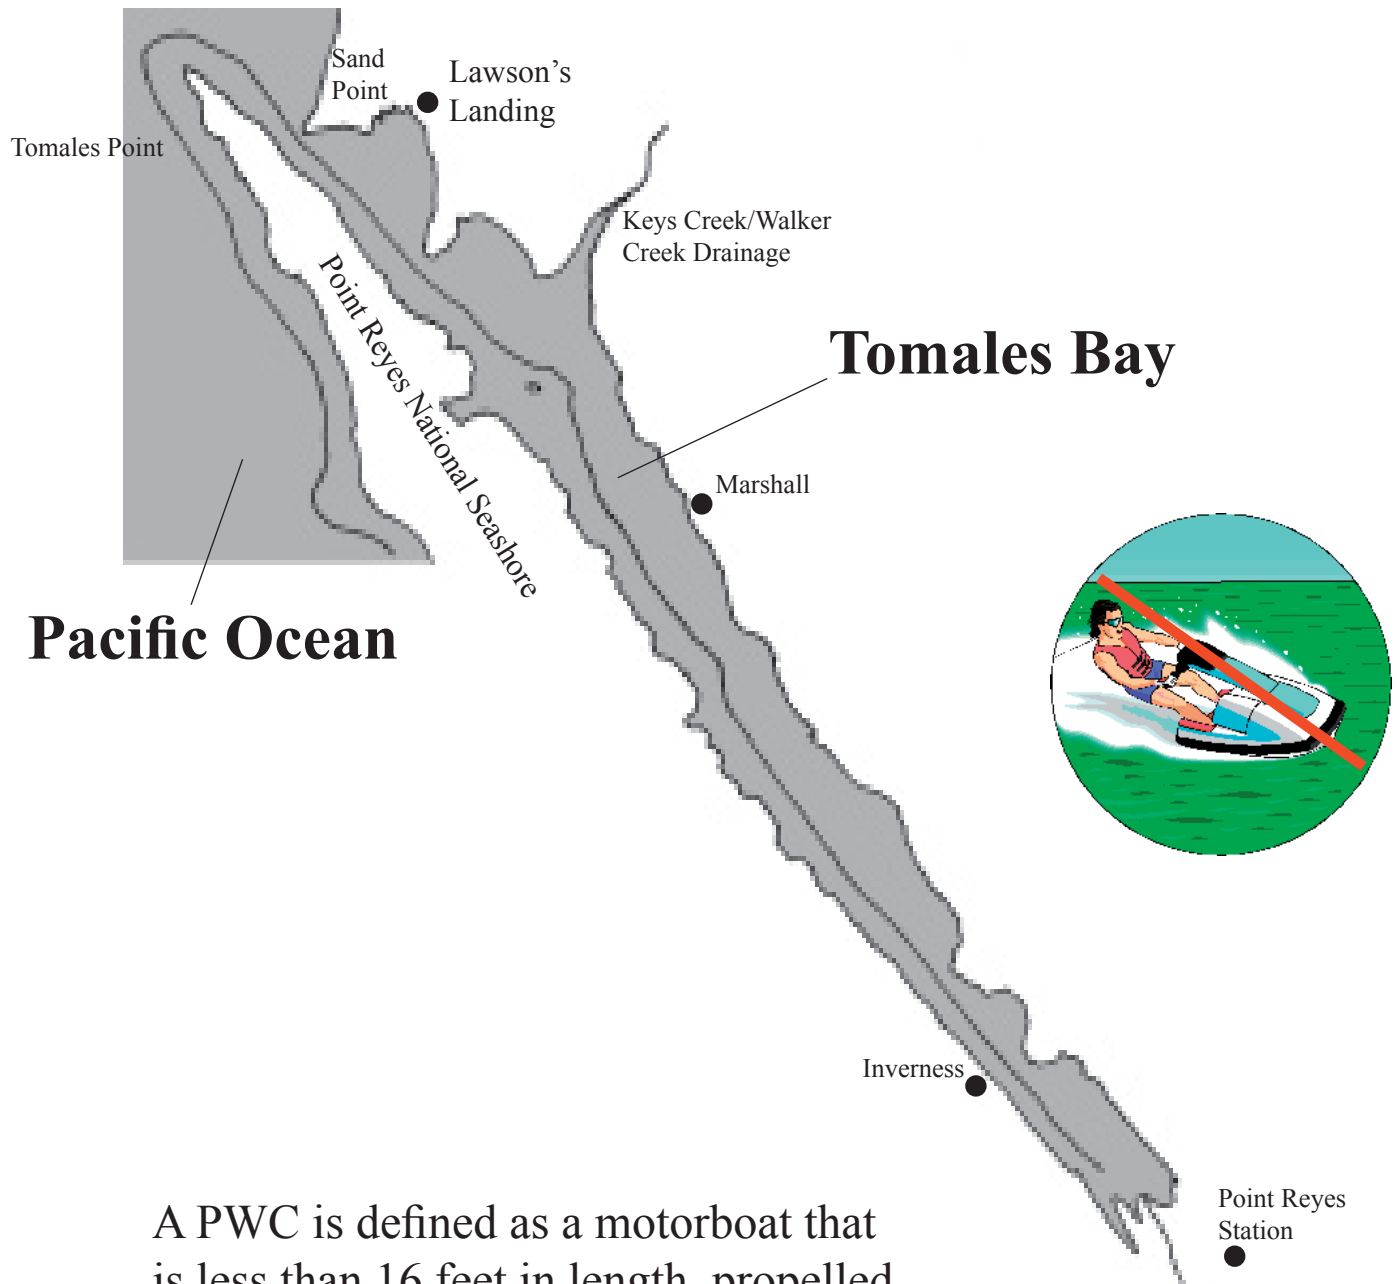

# Personal Water Craft Prohibited on Tomales Bay

A PWC is defined as a motorboat that is less than 16 feet in length, propelled by a water jet pump, and designed to be operated by a person sitting, standing, or kneeling on the vessel rather than sitting or standing inside the vessel.