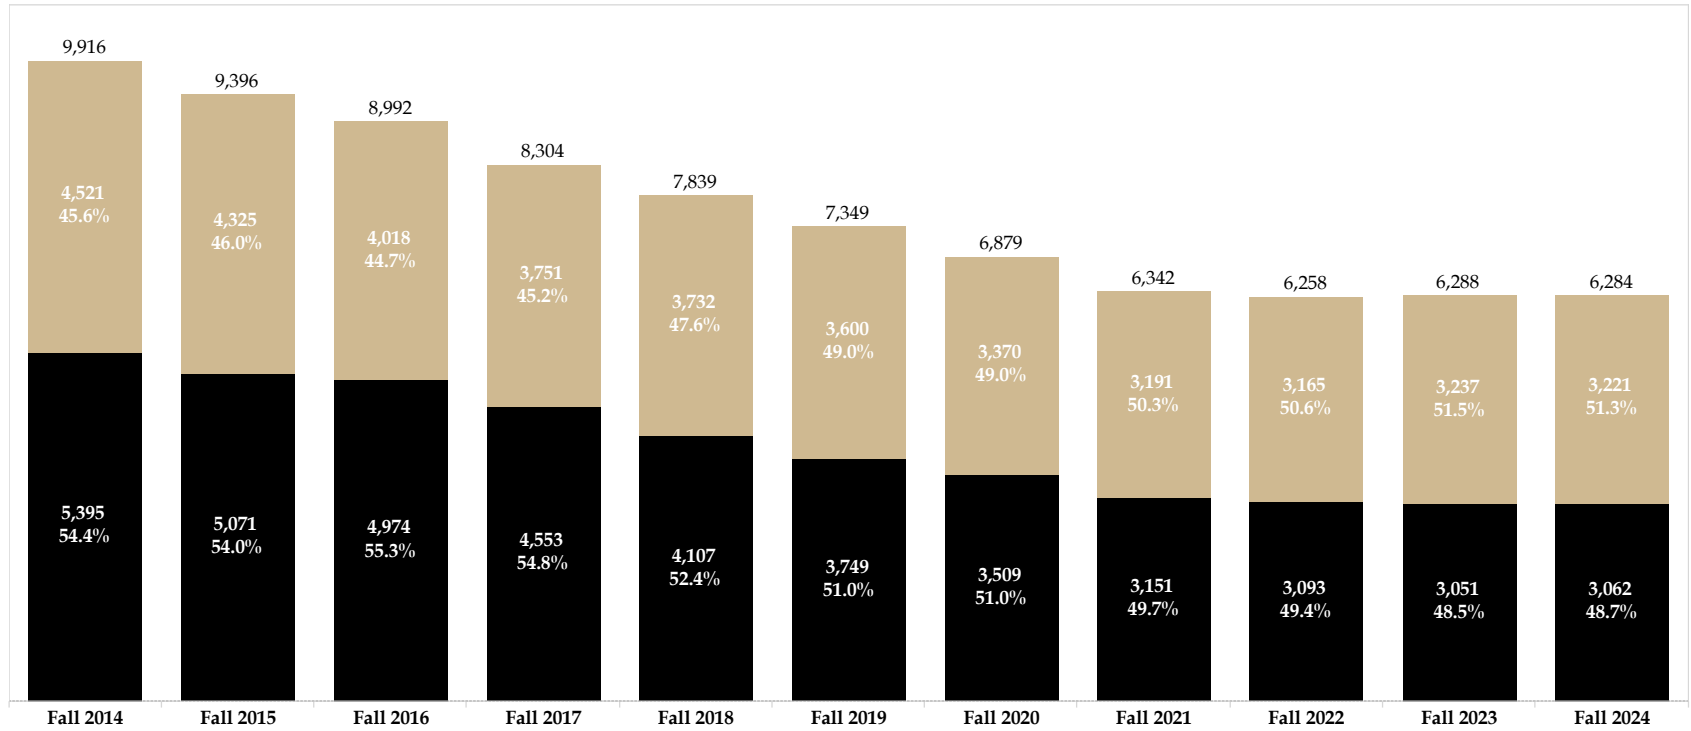

**PURDUE**  
UNIVERSITY  
**FORT WAYNE**

- Season  
Fall
- Measure Selection  
Headcount
- Break Color By  
Gender
- Student Level  
Multiple values
- College  
All
- Department  
All
- Classification  
All
- Gender  
All
- Race / Ethnicity  
All
- Residency  
All
- FT / PT Status  
All
- Age Ranges  
All

Break Color By	Fall 2014	Fall 2015	Fall 2016	Fall 2017	Fall 2018	Fall 2019	Fall 2020	Fall 2021	Fall 2022	Fall 2023	Fall 2024
Female	5,395	5,071	4,974	4,553	4,107	3,749	3,509	3,151	3,093	3,051	3,062
Male	4,521	4,325	4,018	3,751	3,732	3,600	3,370	3,191	3,165	3,237	3,221
Unknown or Another Gender											1