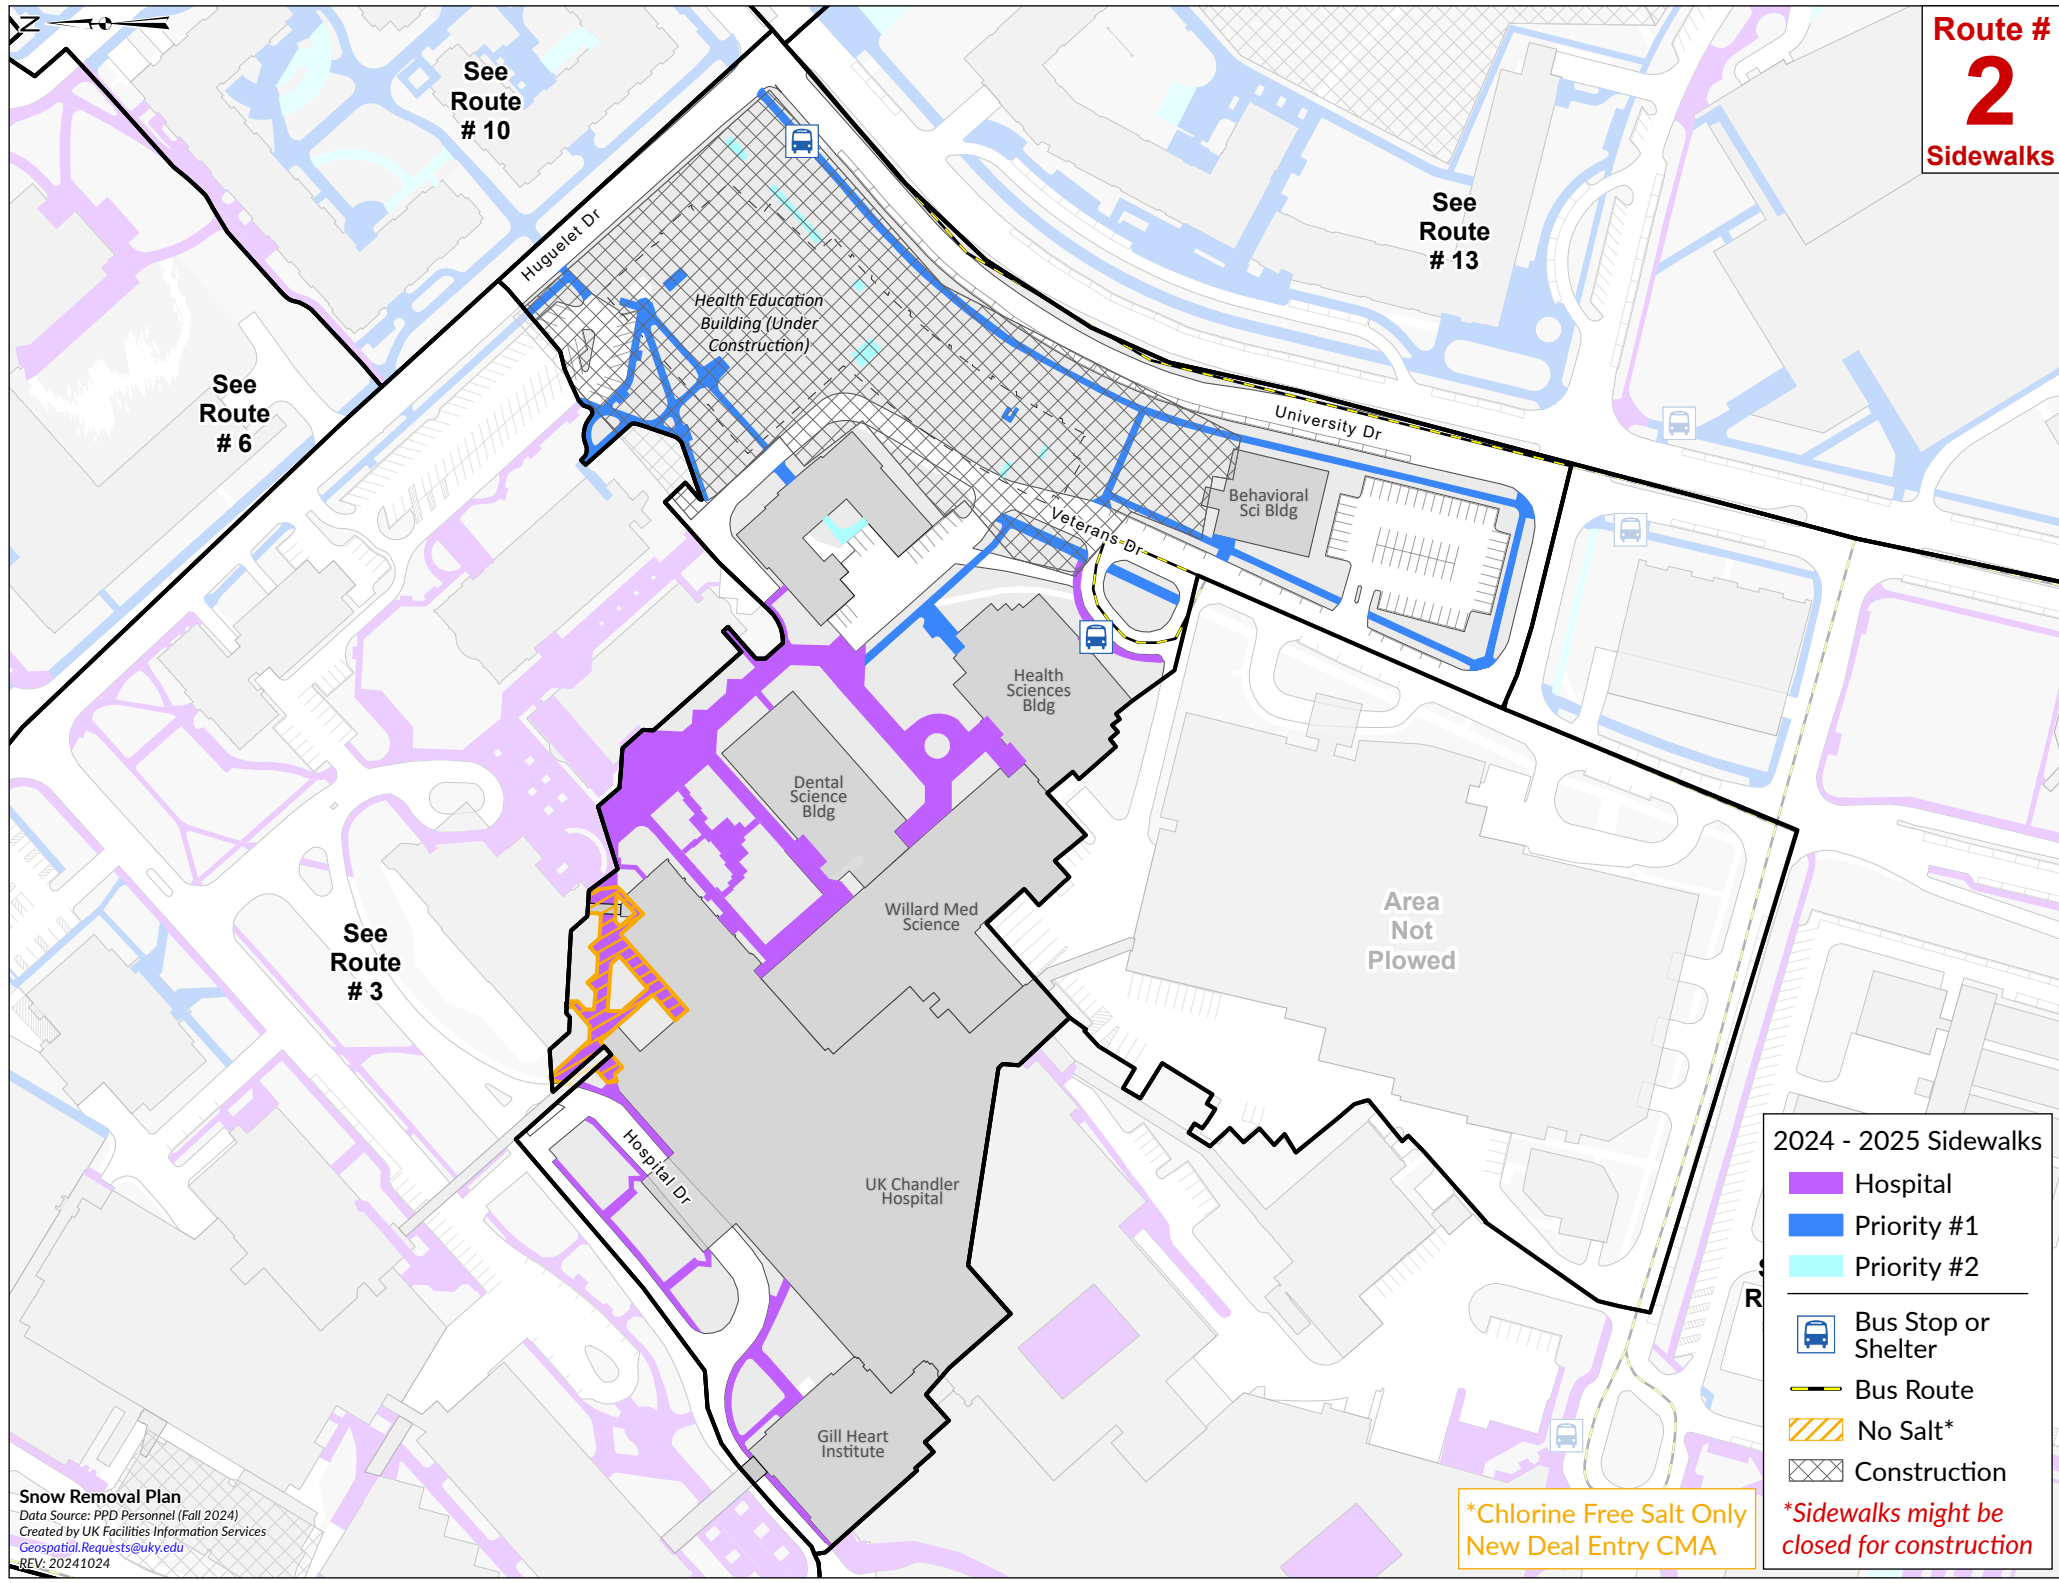

**Route #**  
**2**  
**Sidewalks**

See Route # 6

See Route # 10

See Route # 13

See Route # 3

Health Education Building (Under Construction)

Dental Science Bldg

Willard Med Science

UK Chandler Hospital

Gill Heart Institute

Health Sciences Bldg

Behavioral Sci Bldg

Area Not Plowed

Huguelet Dr

University Dr

Veterans Dr

Hospital Dr

**\*Chlorine Free Salt Only**  
**New Deal Entry CMA**

- 2024 - 2025 Sidewalks**
- Hospital
  - Priority #1
  - Priority #2
  - Bus Stop or Shelter
  - Bus Route
  - No Salt\*
  - Construction
- \*Sidewalks might be closed for construction*