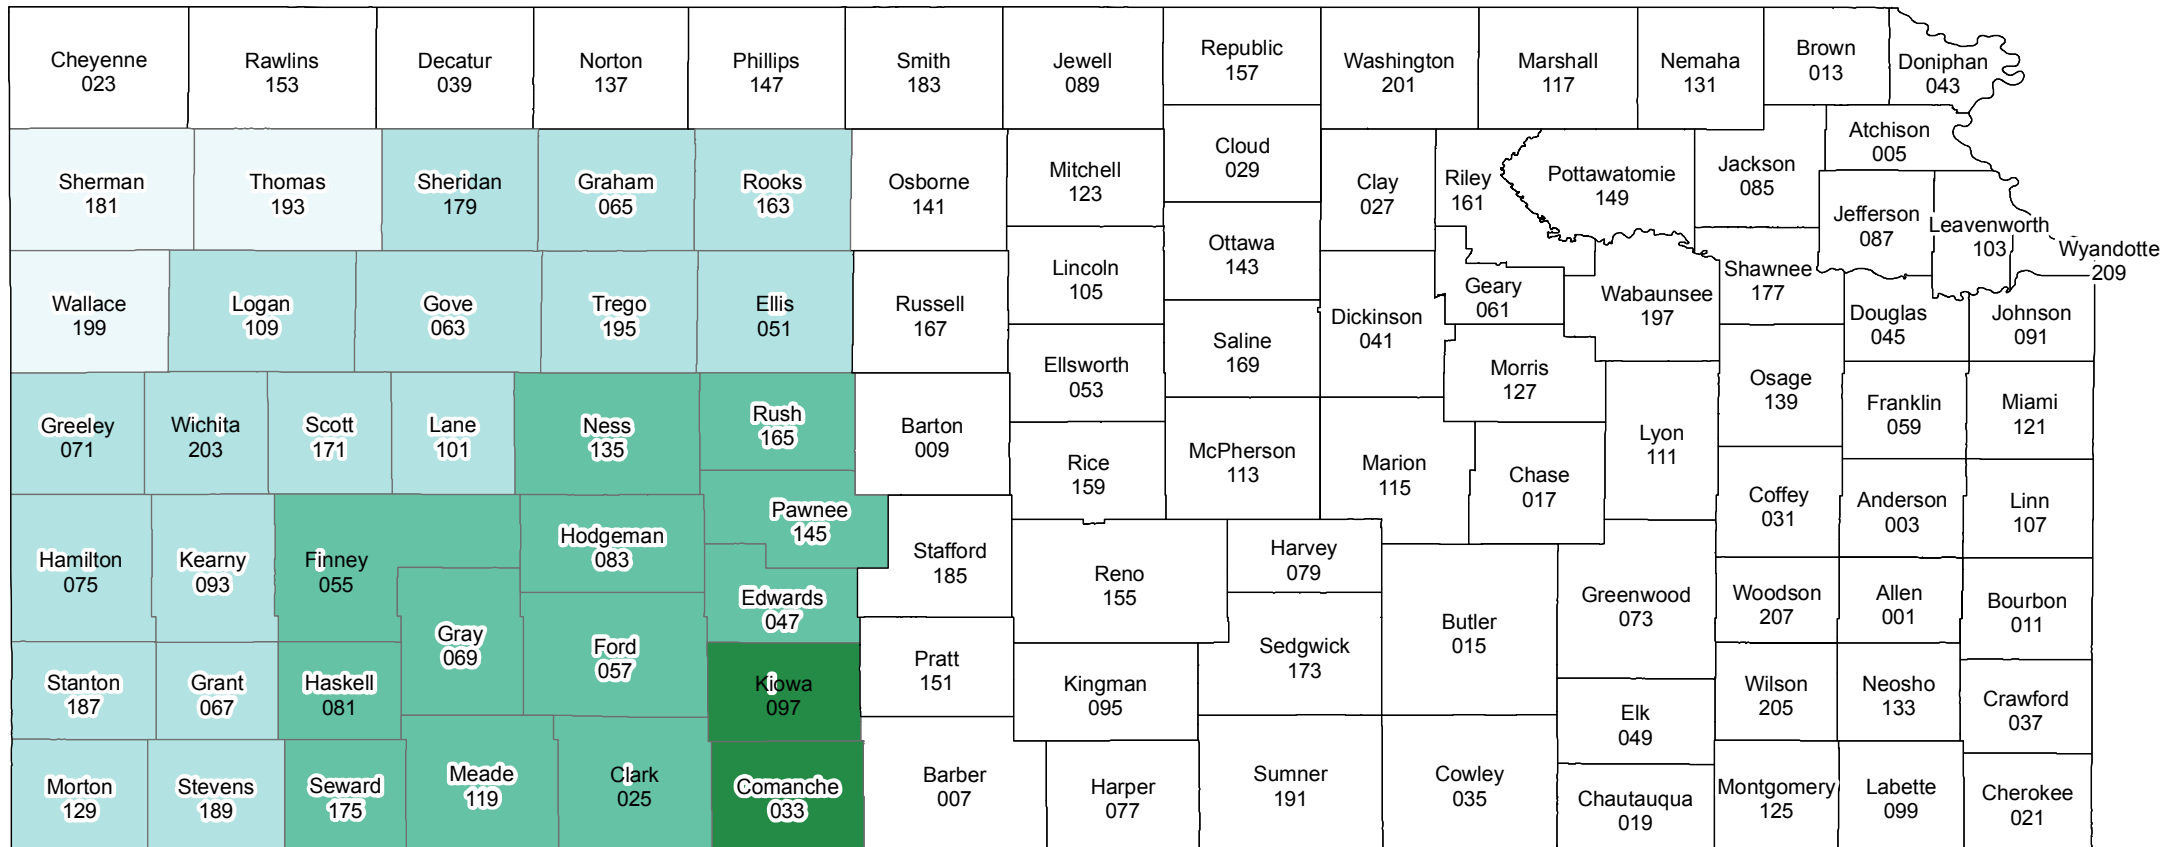

KANSAS

2019 Crop Year Final Planting Dates

TRITICALE

Source: Risk Management Agency
 Map Created By: RMA, Topeka Regional Office, Topeka KS
 Map Creation Date: September 05, 2018
 Map Projection: World Mercator

The Information displayed in this map is intended to serve as an aid in displaying data provided or stored by the Risk Management Agency. It does not modify, replace, or supersede and USDA published policy provision or procedure.