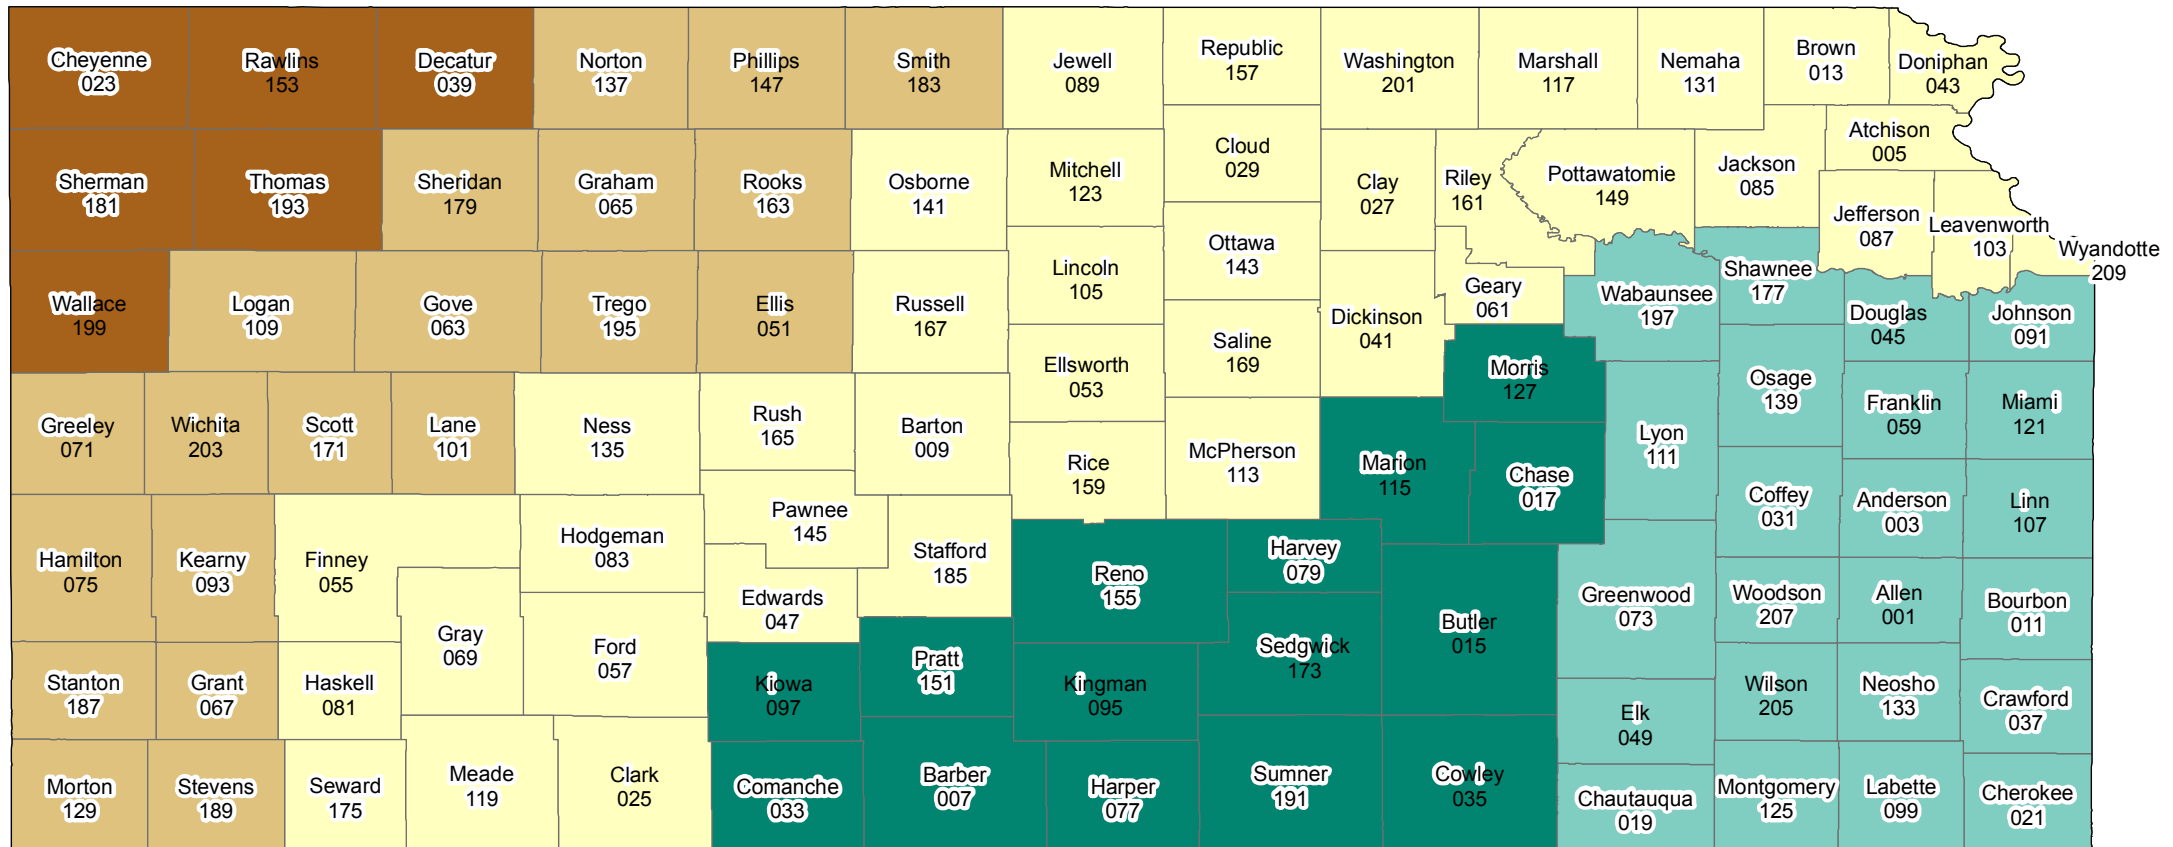

KANSAS

2019 Crop Year Final Planting Dates

WHEAT

Source: Risk Management Agency
 Map Created By: RMA, Topeka Regional Office, Topeka KS
 Map Creation Date: September 05, 2018
 Map Projection: World Mercator

The Information displayed in this map is intended to serve as an aid in displaying data provided or stored by the Risk Management Agency. It does not modify, replace, or supersede and USDA published policy provision or procedure.