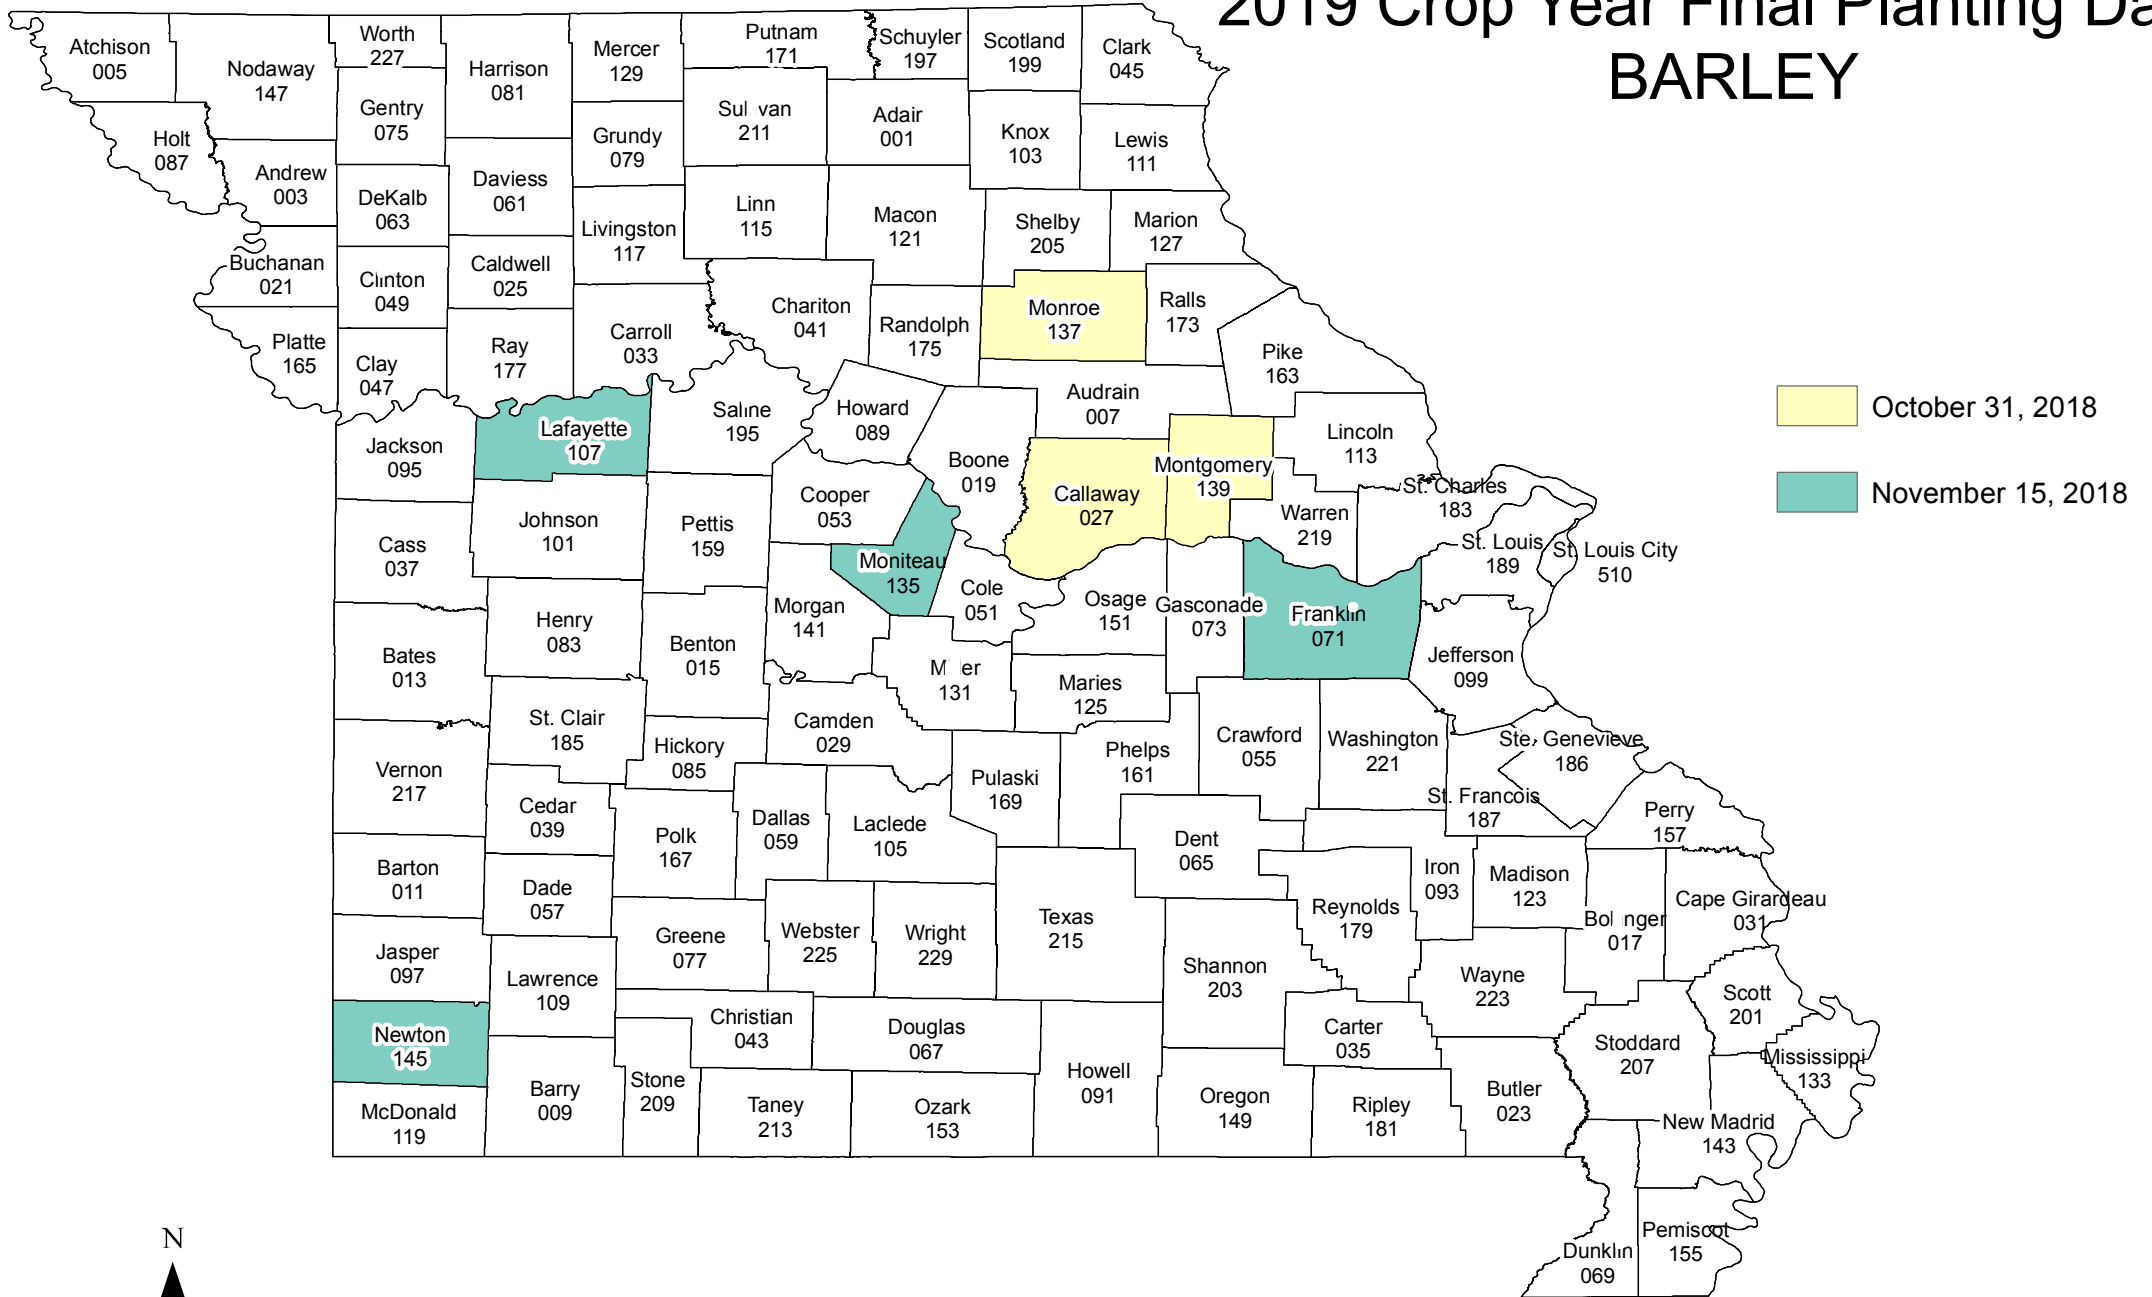

# MISSOURI

## 2019 Crop Year Final Planting Dates

### BARLEY

Source: Risk Management Agency  
 Map Created By: RMA, Topeka Regional Office, Topeka KS  
 Map Creation Date: September 05, 2018  
 Map Projection: World Mercator

The Information displayed in this map is intended to serve as an aid in displaying data provided or stored by the Risk Management Agency. It does not modify, replace, or supersede and USDA published policy provision or procedure.