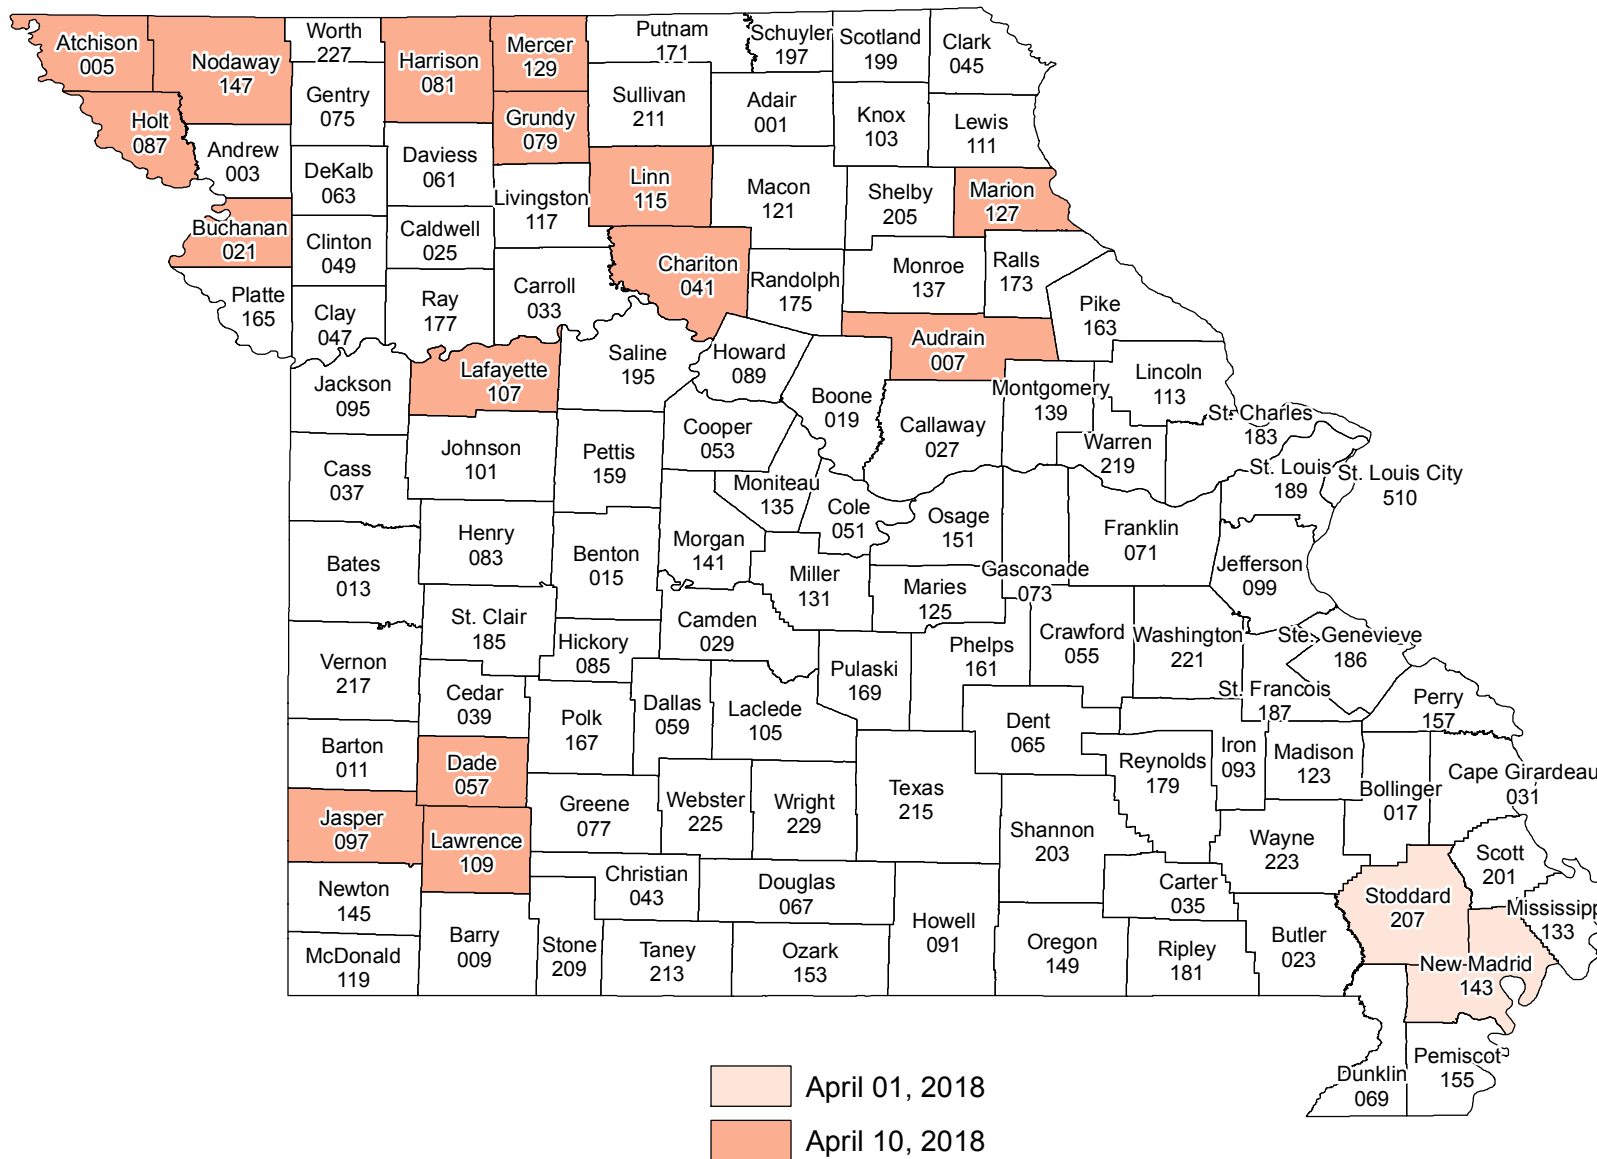

# Missouri

## 2018 Crop Year Earliest Planting Dates

### Popcorn

Source: Risk Management Agency  
 Map Created By: RMA, Topeka Regional Office, Topeka KS  
 Map Creation Date: January 12, 2018  
 Map Projection: World Mercator

The Information displayed in this map is intended to serve as an aid in displaying data provided or stored by the Risk Management Agency. It does not modify, replace, or supersede and USDA published policy provision or procedure.