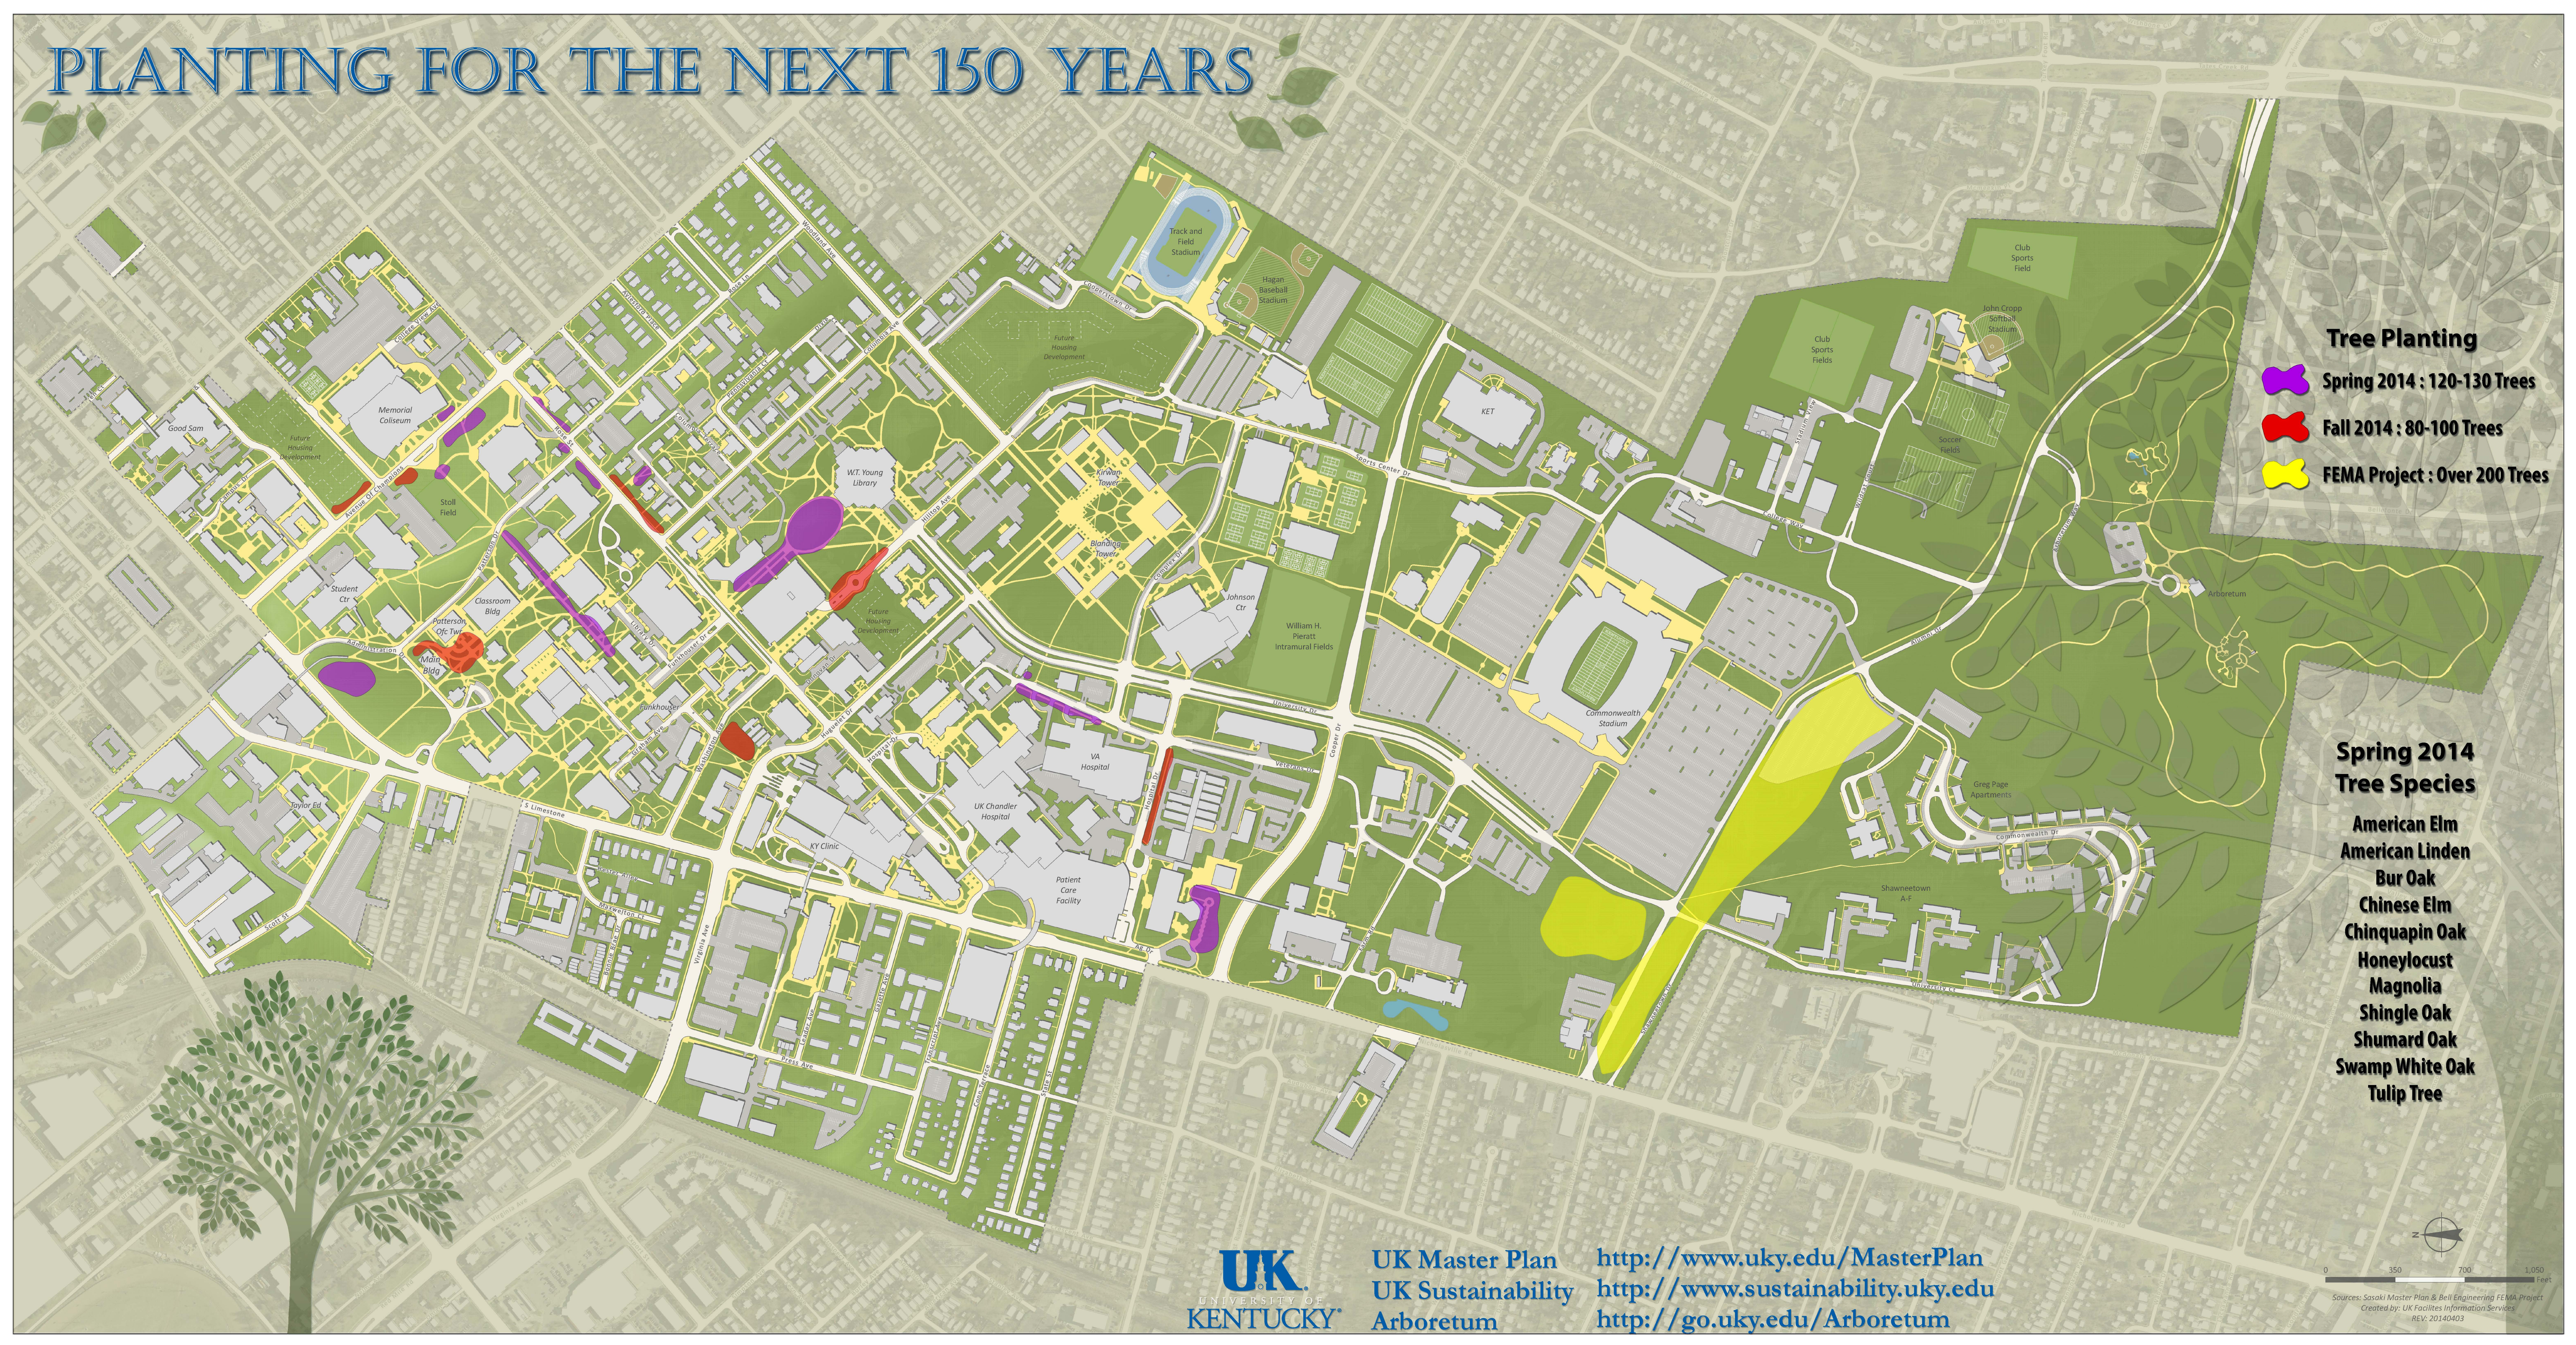

PLANTING FOR THE NEXT 150 YEARS

Tree Planting

-  Spring 2014 : 120-130 Trees
-  Fall 2014 : 80-100 Trees
-  FEMA Project : Over 200 Trees

Spring 2014 Tree Species

- American Elm
- American Linden
- Bur Oak
- Chinese Elm
- Chinquapin Oak
- Honeylocust
- Magnolia
- Shingle Oak
- Shumard Oak
- Swamp White Oak
- Tulip Tree

UK Master Plan
UK Sustainability
Arboretum

<http://www.uky.edu/MasterPlan>
<http://www.sustainability.uky.edu>
<http://go.uky.edu/Arboretum>