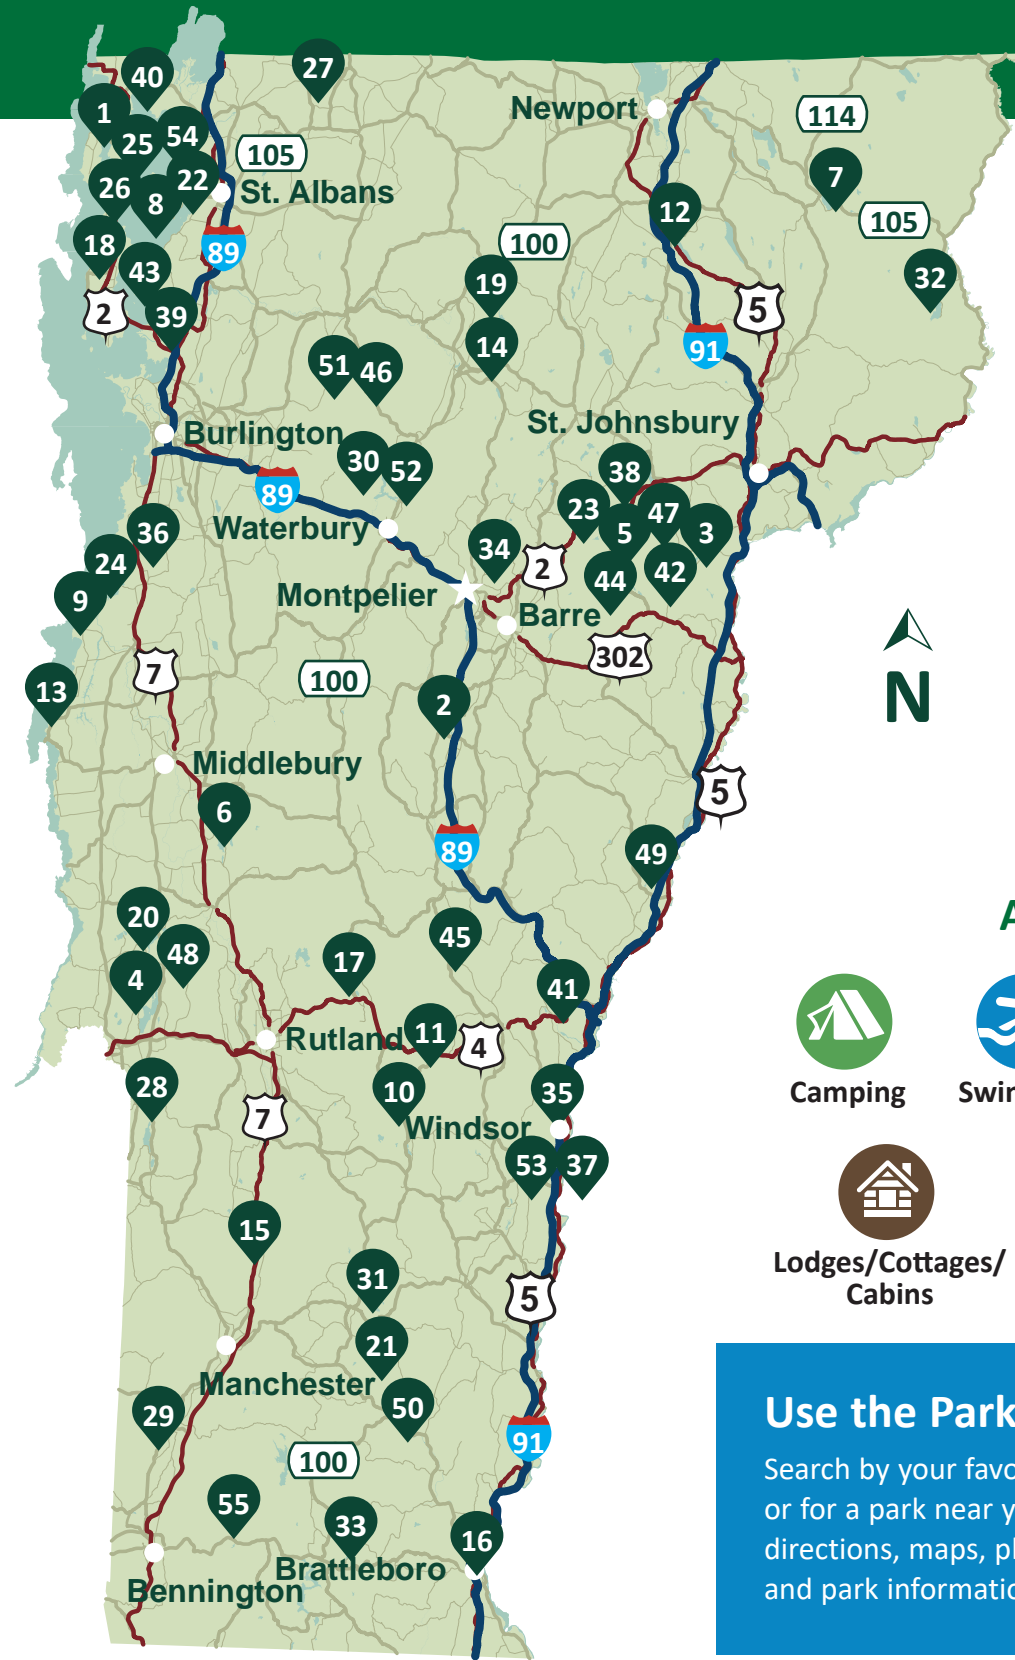

- 14 Elmore, Elmore**
●●●●● Camping, Swimming, Fishing, Hiking, Boat Rentals, Picnic Area/Pavilion
- 15 Emerald Lake, East Dorset**
●●●●● Camping, Swimming, Fishing, Hiking, Boat Rentals, Picnic Area/Pavilion
- 16 Fort Dummer, Brattleboro**
●●●●● Camping, Hiking, Picnic Area/Pavilion
- 17 Gifford Woods, Killington**
●●●●● Camping, Hiking, Lodges/Cottages/Cabins, Picnic Area/Pavilion
- 18 Grand Isle, Grand Isle**
●●●●● Camping, Swimming, Fishing, Lodges/Cottages/Cabins, Boat Rentals
- 19 Green River Reservoir, Hyde Park**
●●●●● Camping, Swimming, Fishing, Hiking
- 20 Half Moon Pond, Hubbardton**
●●●●● Camping, Swimming, Fishing, Hiking, Lodges/Cottages/Cabins, Boat Rentals
- 21 Jamaica, Jamaica**
●●●●● Camping, Swimming, Fishing, Hiking, Picnic Area/Pavilion
- 22 Kamp Kill Kare, St. Albans**
●●●●● Swimming, Fishing, Boat Rentals, Picnic Area/Pavilion
- 23 Kettle Pond, Groton**
●●●●● Camping, Swimming, Fishing, Hiking
- 24 Kingsland Bay, Ferrisburgh**
●●●●● Swimming, Fishing, Hiking, Boat Rentals, Picnic Area/Pavilion
- 25 Knight Island, North Hero**
●●●●● Camping, Swimming, Fishing, Hiking
- 26 Knight Point, North Hero**
●●●●● Swimming, Fishing, Hiking, Boat Rentals, Picnic Area/Pavilion
- 27 Lake Carmi, Enosburg Falls**
●●●●● Camping, Swimming, Fishing, Hiking, Lodges/Cottages/Cabins, Boat Rentals, Picnic Area/Pavilion