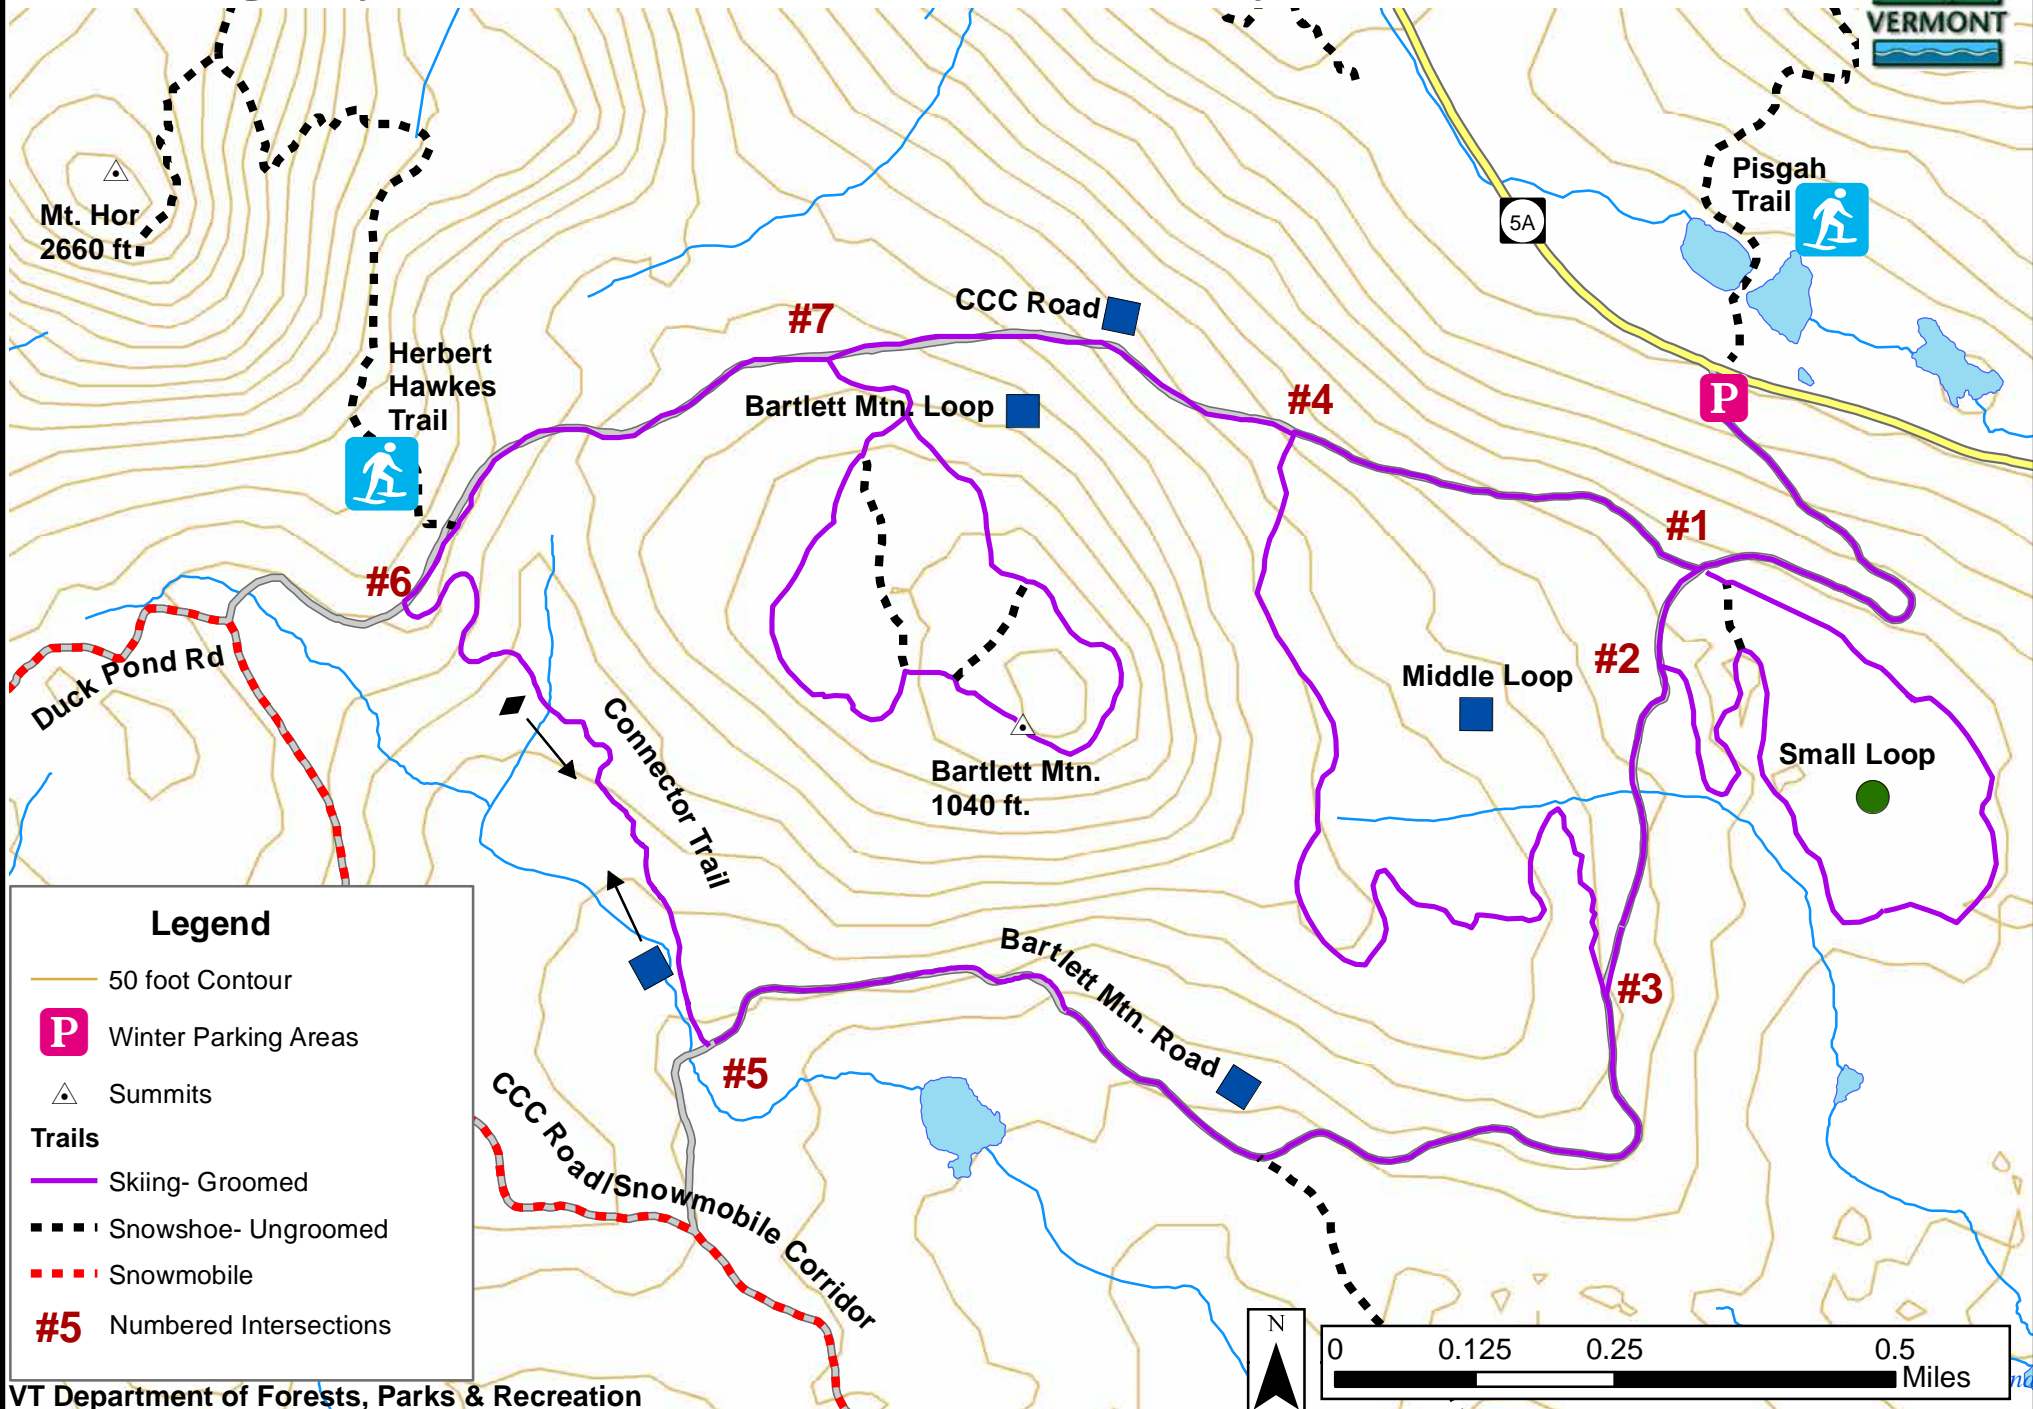

# Willoughby State Forest Cross-Country Ski Trails

**Legend**

- 50 foot Contour
- Winter Parking Areas
- Summits
- Trails**
- Skiing- Groomed
- Snowshoe- Ungroomed
- Snowmobile
- #5 Numbered Intersections

VT Department of Forests, Parks & Recreation  
 Memphremagog Ski Touring Foundation

February 2013

Map is not survey accurate; for planning purposes only.