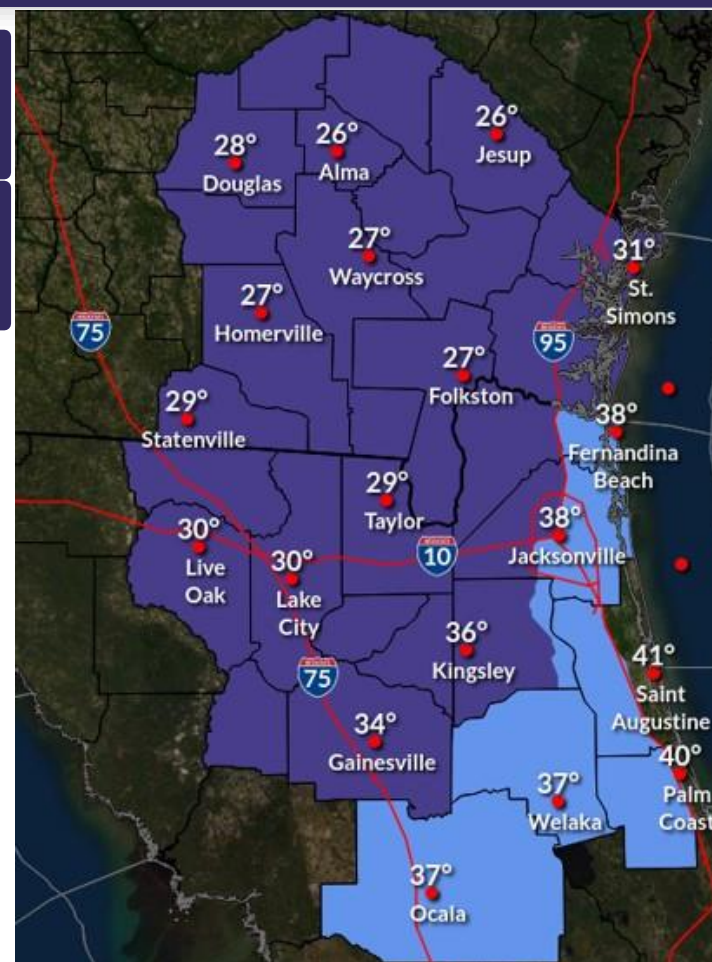

FROST ADVISORY

North Central and portions of Northeast FL

Lows 33-37 °F

Freeze Warning

Frost Advisory

NWS Jacksonville 1/25/2025 8:48 PM