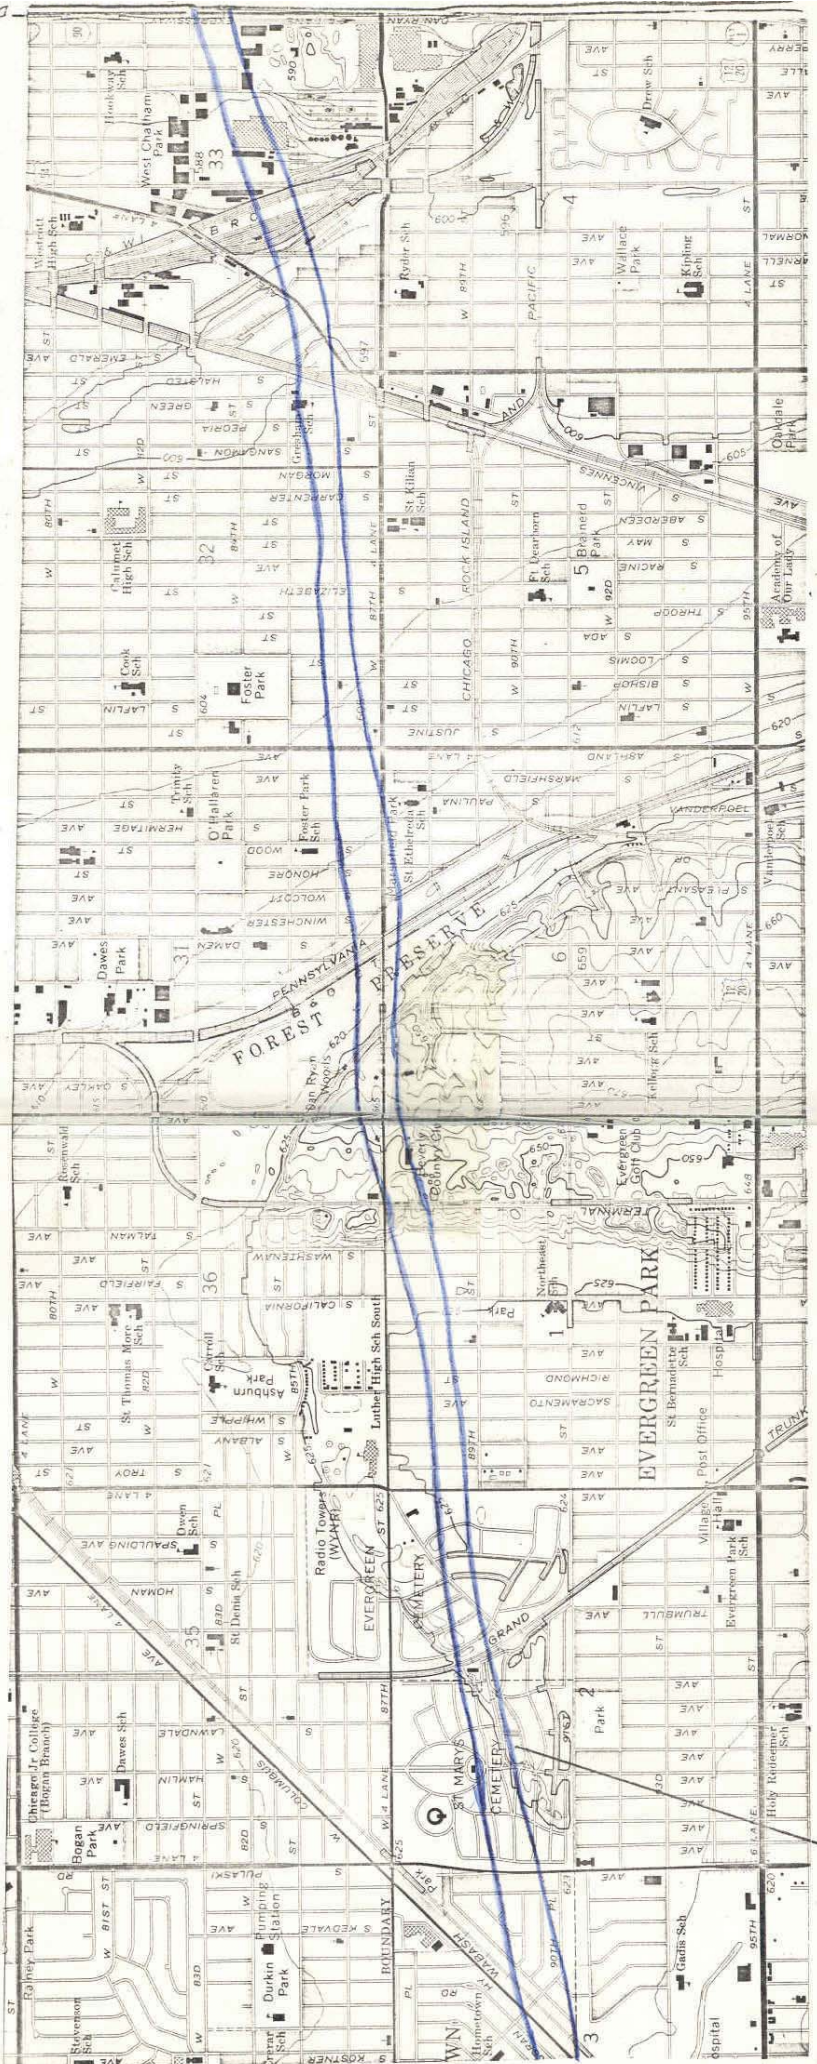

OAK LAWN TORNADO

MAP # 1

JOINS MAP 2

BUSY BUSINESS CORNER
MOST DEATHS

DESTROYED DRIVE-IN THEATRE
HOUR BEFORE OPENING

SKATING RINK AND
TRAILER PARK WRECHED
SEVERAL DEAD

DENSELY BUILT-UP RESIDENTIAL
AREA TOTALLY DESTROYED

CONTOUR INTERVAL 5 FEET
SAME SCALE ON ALL MAPS

FIRST TOUCHDOWN
TRANSMISSION LINE
DOWN

MAP # 2

200 TOMBSTONES TOPPLED

DAN RYAN EXPAY