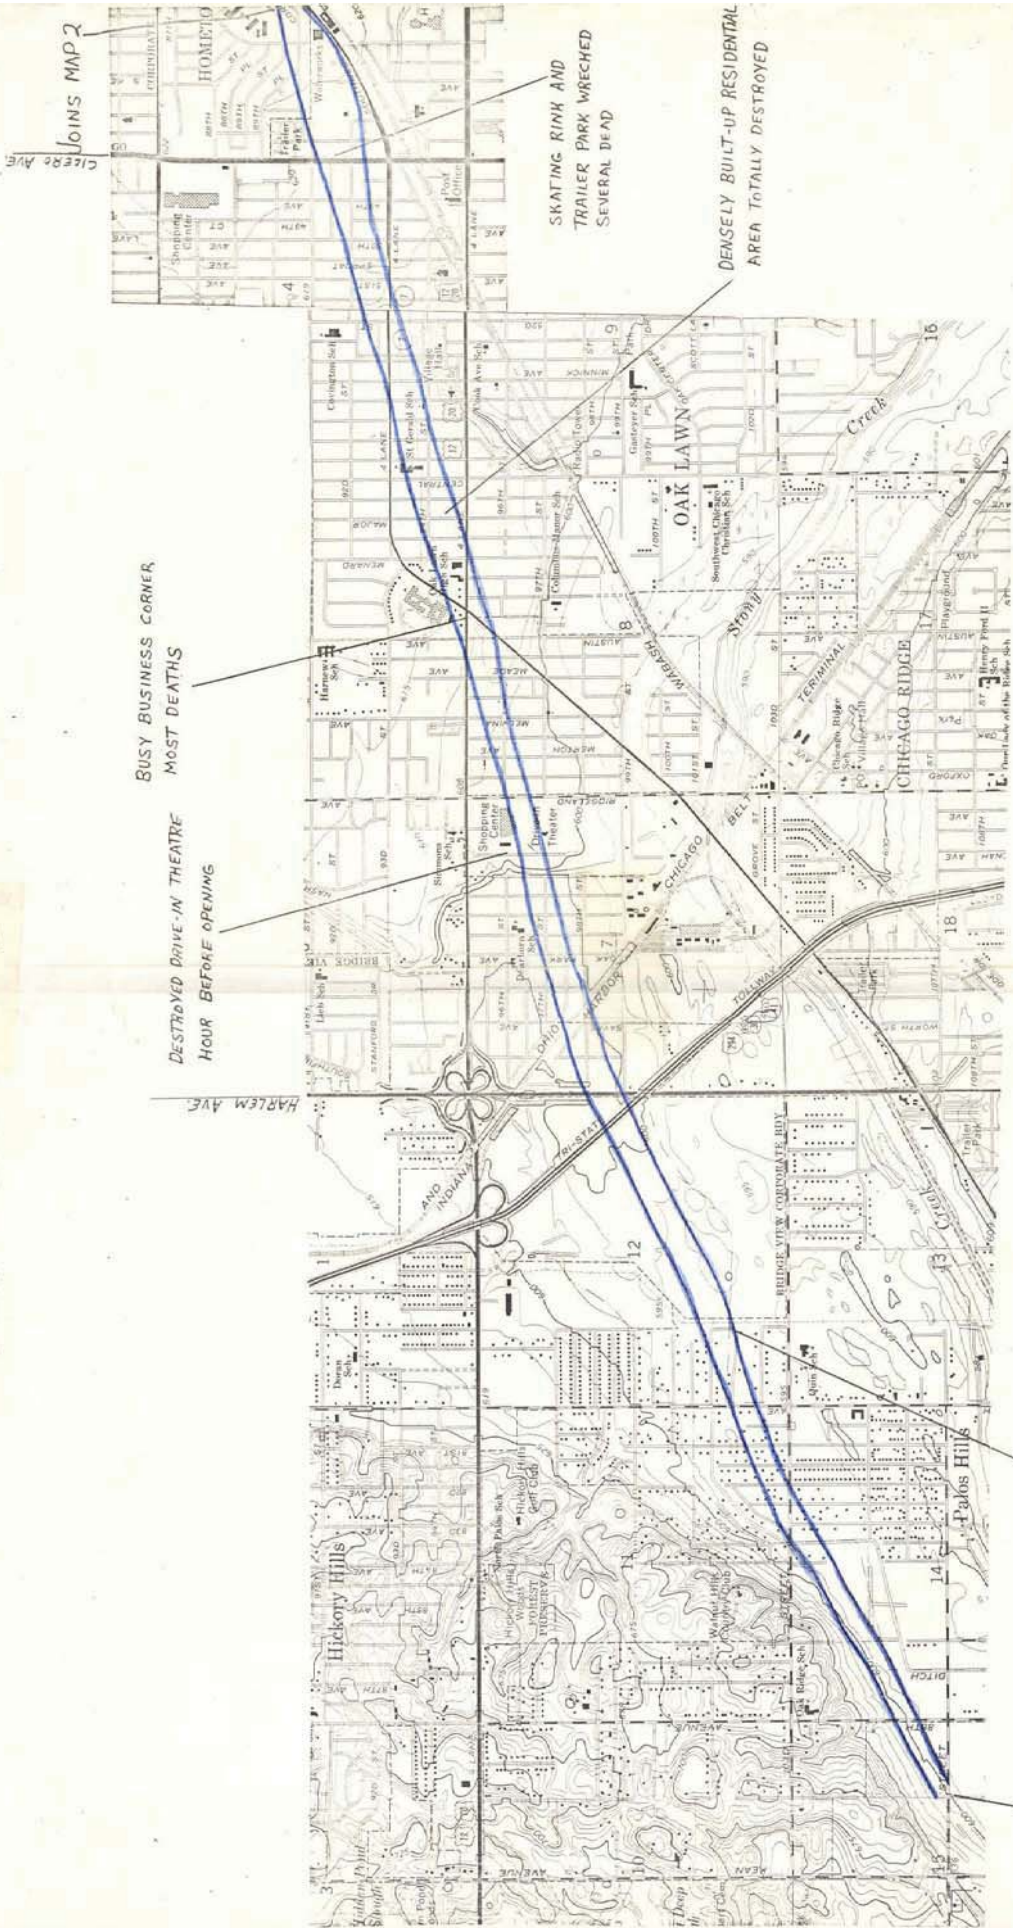

OAK LAWN TORNADO

MAP # 1

JOINS MAP 2

BUSY BUSINESS CORNER
MOST DEATHS

DESTROYED DRIVE-IN THEATRE
HOUR BEFORE OPENING

SKATING RINK AND
TRAILER PARK WRECHED
SEVERAL DEAD

DENSELY BUILT-UP RESIDENTIAL
AREA TOTALLY DESTROYED

CONTOUR INTERVAL 5 FEET
SAME SCALE ON ALL MAPS

FIRST TOUCHDOWN
TRANSMISSION LINE
DOWN

MAP # 2

200 TOMBSTONES TOPPLED

DAN RYAN EXPAY