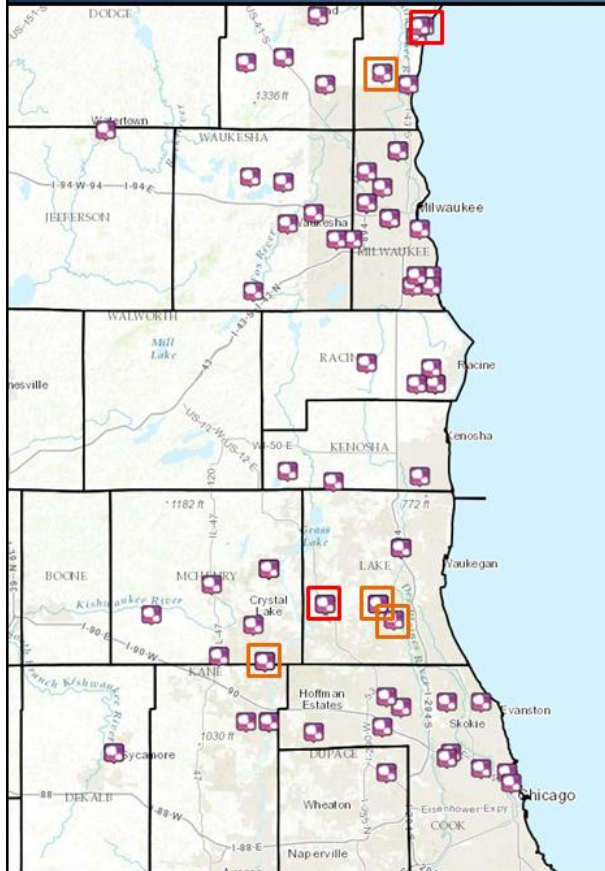

Observed Hail on April 25, 2016

Report Time	County	Location	ST	Event Type	Mag.
2016-04-25 5:35 PM	Ozaukee	Port Washington	WI	HAIL	1.75
2016-04-25 7:06 PM	Lake	Wauconda	IL	HAIL	1.75
2016-04-25 5:35 PM	Ozaukee	Cedarburg	WI	HAIL	1.5
2016-04-25 7:09 PM	Lake	W Mundelein	IL	HAIL	1.5
2016-04-25 7:15 PM	Mchenry	Algonquin	IL	HAIL	1.25
2016-04-25 7:15 PM	Lake	Vernon Hills	IL	HAIL	1.25
2016-04-25 4:01 PM	Washington	2 SE West Bend	WI	HAIL	1
2016-04-25 4:40 PM	Mchenry	Mchenry	IL	HAIL	1
2016-04-25 4:59 PM	Washington	2 E Hartford	WI	HAIL	1
2016-04-25 5:15 PM	Lake	N Gurnee	IL	HAIL	1
2016-04-25 5:37 PM	Ozaukee	3 SSE Grafton	WI	HAIL	1
2016-04-25 5:38 PM	Ozaukee	2 SW Port Washington	WI	HAIL	1
2016-04-25 5:40 PM	Kane	W Elgin	IL	HAIL	1
2016-04-25 5:50 PM	Milwaukee	1 WNW Oak Creek	WI	HAIL	1
2016-04-25 6:25 PM	Cook	Glenview	IL	HAIL	1
2016-04-25 7:10 PM	Lake	Mundelein	IL	HAIL	1
2016-04-25 7:15 PM	Lake	Mundelein	IL	HAIL	1
2016-04-25 7:16 PM	Mchenry	Algonquin	IL	HAIL	1
2016-04-25 9:31 PM	Cook	5 NE Franklin Park	IL	HAIL	1
2016-04-25 9:32 PM	Cook	Norridge	IL	HAIL	1
2016-04-25 9:40 PM	Cook	4 ESE Harwood Heights	IL	HAIL	1
2016-04-25 9:45 PM	Cook	3 NNW Chicago	IL	HAIL	1

Many hail reports were received on Monday, April 25th across northeast Illinois and southeast Wisconsin, including two dozen of quarter size (1") hail or larger. The biggest hail reports of half dollar size or larger are outlined in boxes on the map.