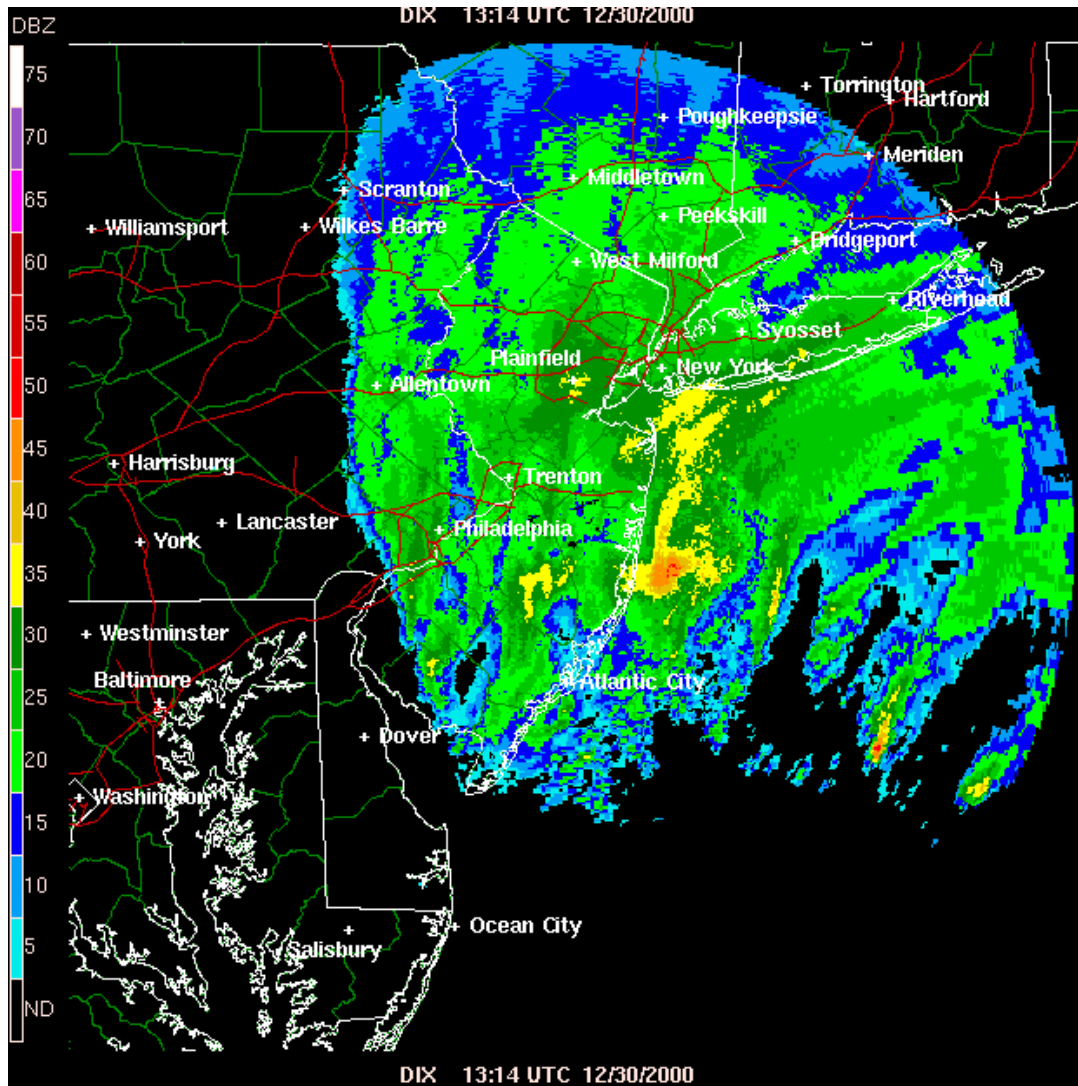

Winter Storm Summary for December 30, 2000

"End of Millennium" Storm Snowfall Totals (as of 5:00 pm EST December 30, 2000)

Thanks to all our SKYWARN Spotters whose hundreds of reports during this storm are reflected in this map.