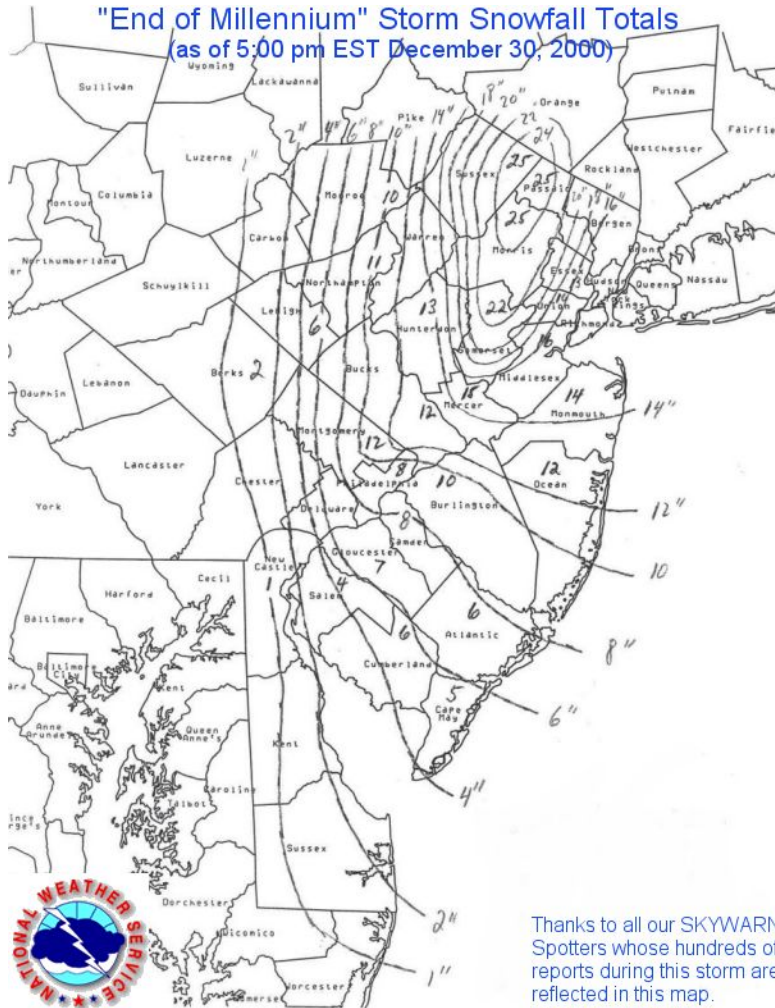

Winter Storm Summary for December 30, 2000

"End of Millennium" Storm Snowfall Totals (as of 5:00 pm EST December 30, 2000)

Thanks to all our SKYWARN Spotters whose hundreds of reports during this storm are reflected in this map.