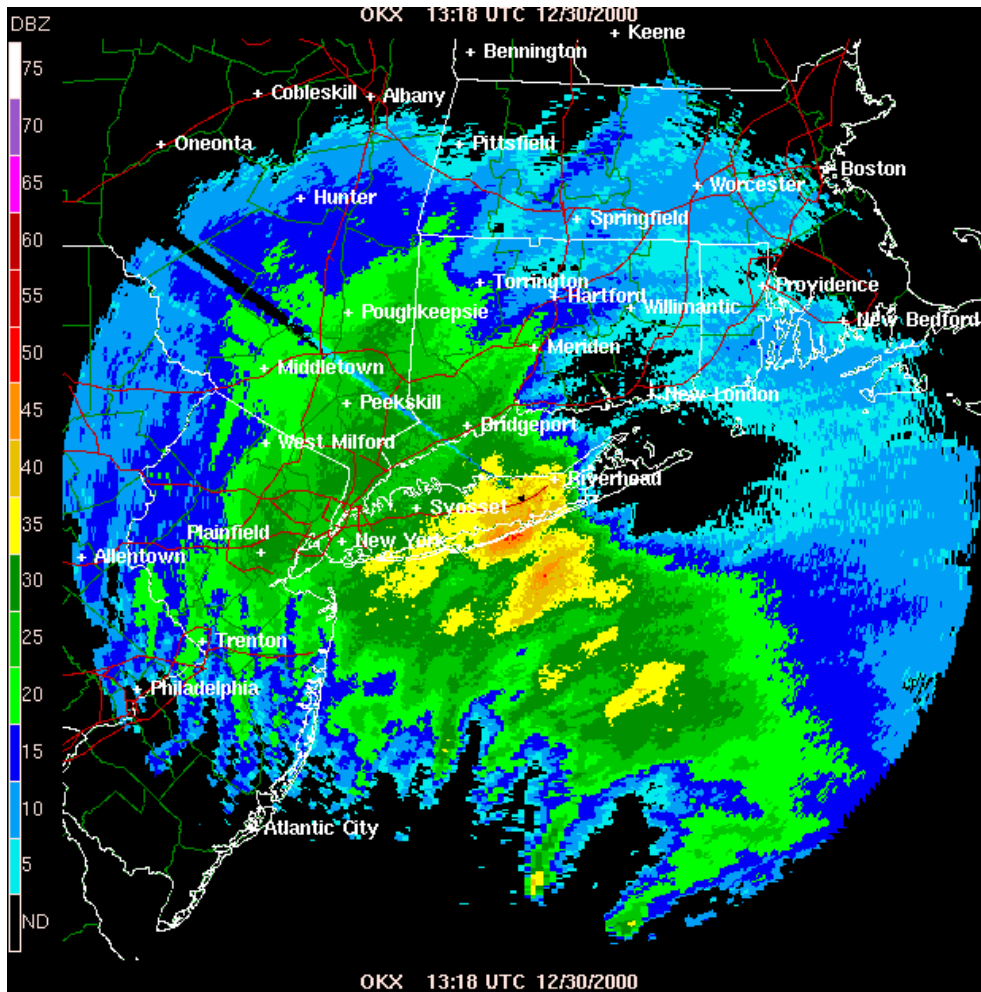

Winter Storm Summary for December 30, 2000

"End of Millennium" Storm Snowfall Totals (as of 5:00 pm EST December 30, 2000)

Thanks to all our SKYWARN Spotters whose hundreds of reports during this storm are reflected in this map.