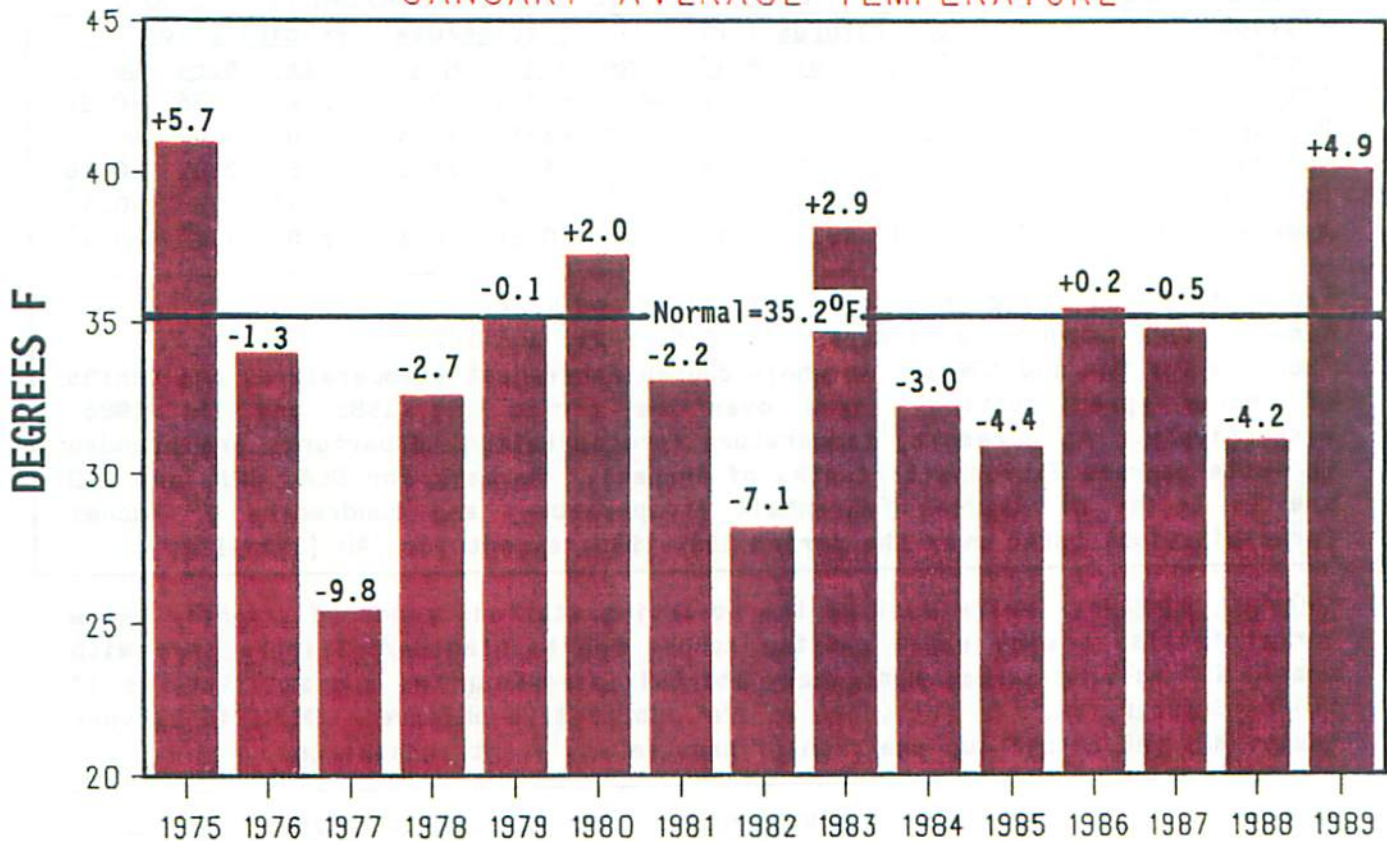

PRESTO

PRECIPITATION SUMMARY AND TEMPERATURE OBSERVATIONS
FOR THE WASHINGTON, DC & BALTIMORE, MD AREA

JANUARY 1989

WASHINGTON NATIONAL AIRPORT (DCA)
JANUARY AVERAGE TEMPERATURE

**MILDEST JANUARY AT DCA SINCE 1975
(AND SINCE 1975 & 1974 AT BWI AND IAD, RESPECTIVELY)**

AND

**THIS JANUARY, DCA, BWI, ADW, AND DAA RECORDED
14 DAYS WITH HIGHS OF 50°F OR GREATER**

Andrew H. Horvitz, 763-8111
Satellite Data Services Division, NCDC/NESDIS/NOAA

David Miskus, 763-8071
Climate Analysis Center, NMC/NWS/NOAA

(For more details please turn over)