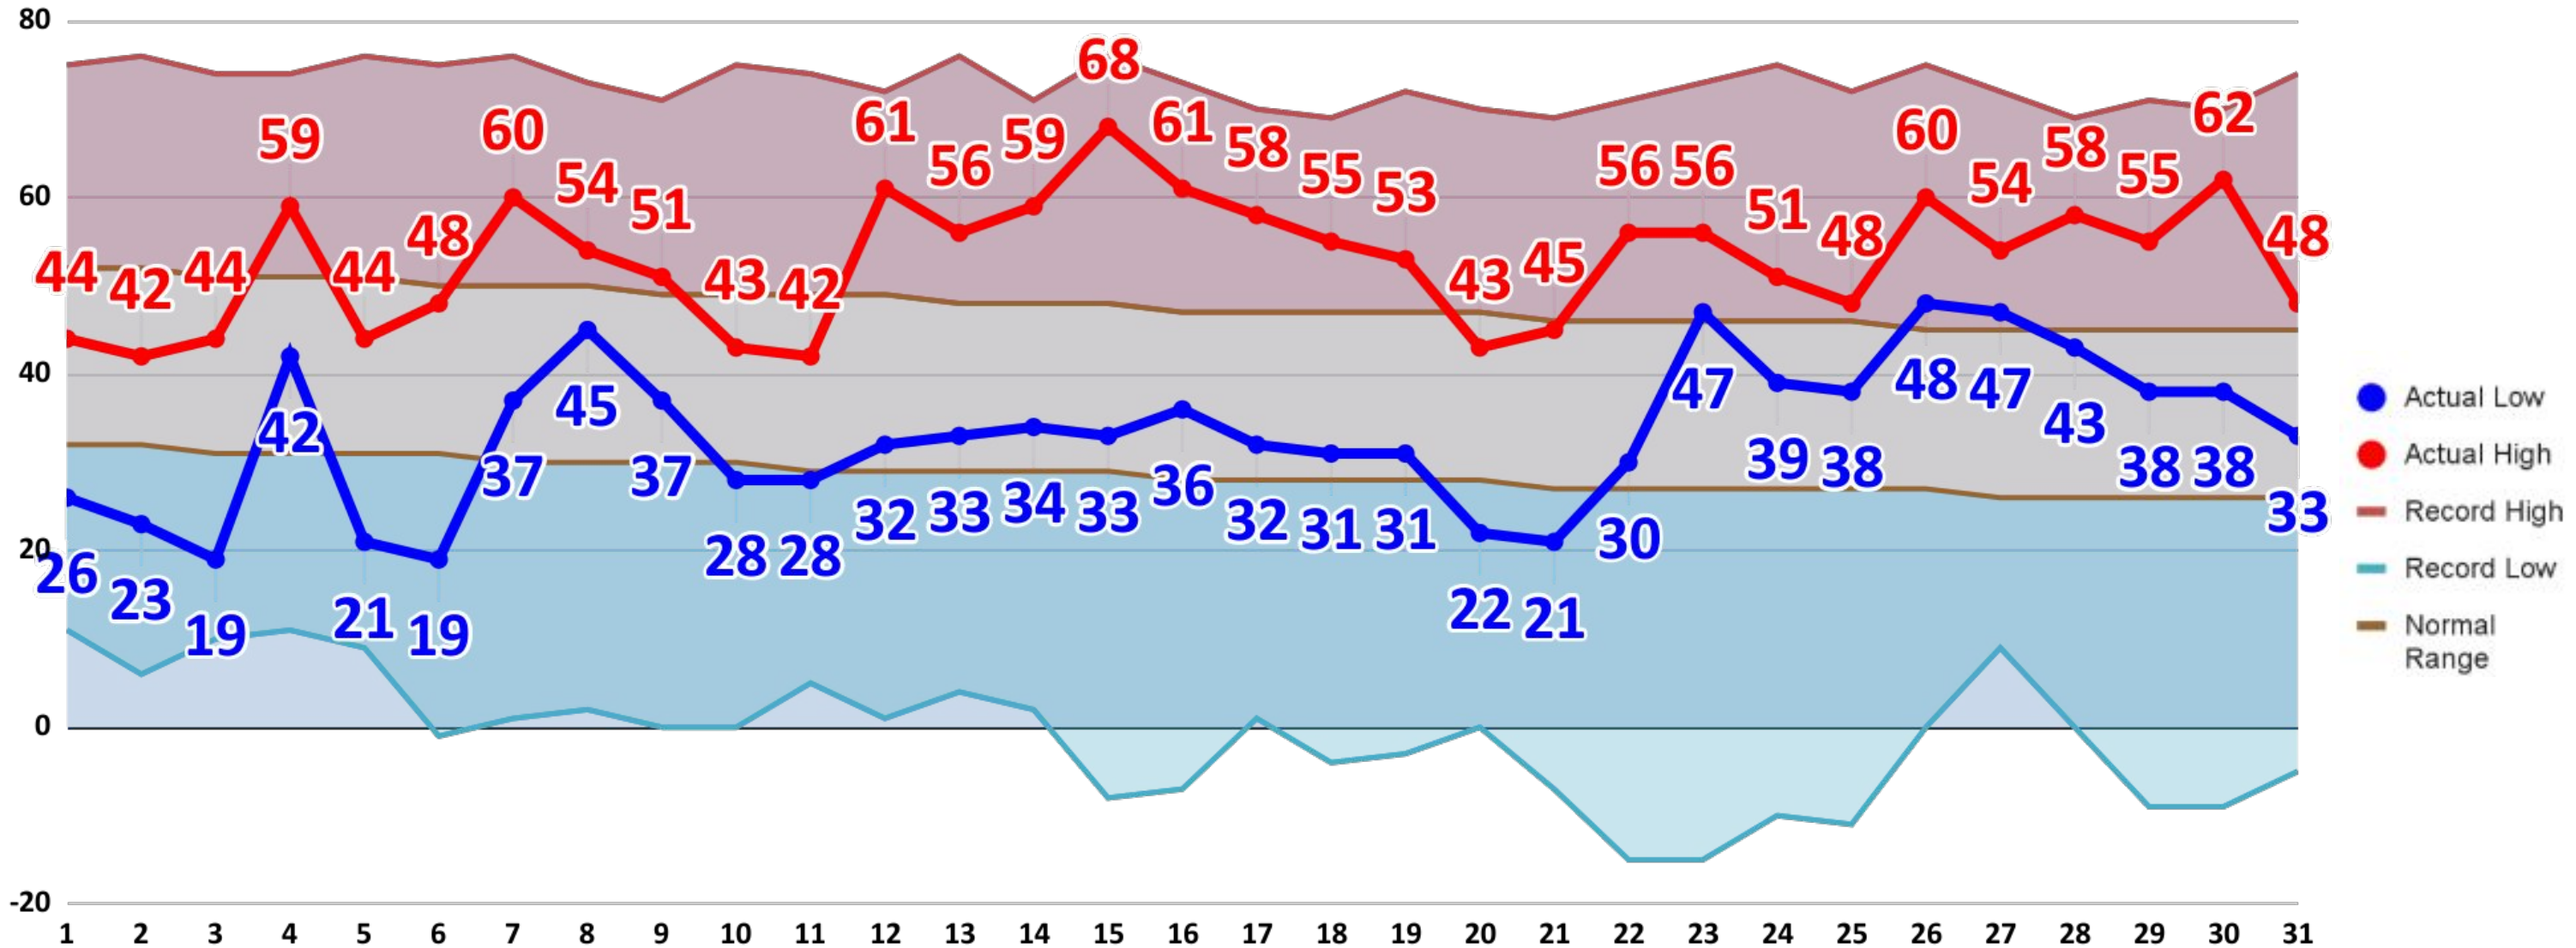

Monthly Climate Summary

Joplin Temperature Chart

Joplin Temperatures December 2024