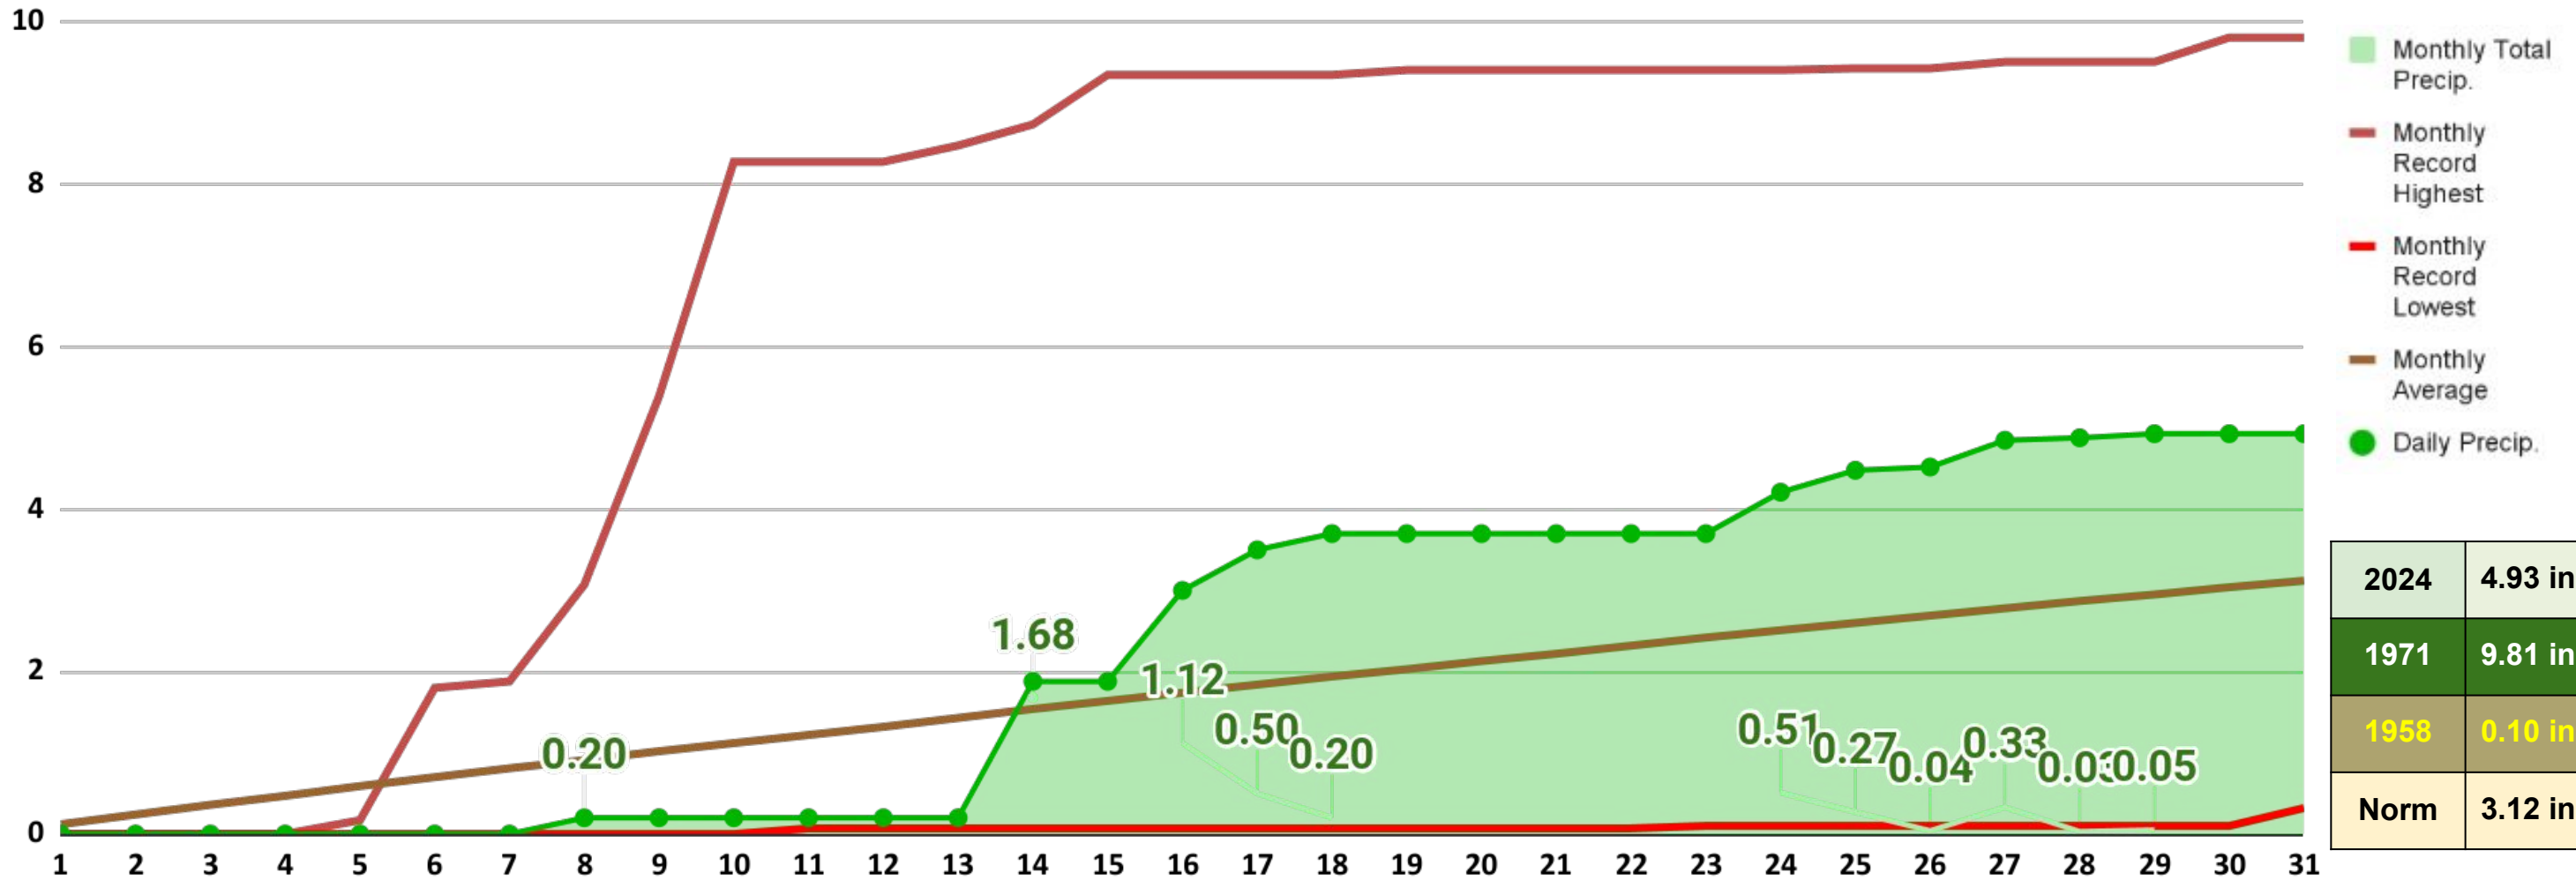

Joplin Temperature Chart

Joplin Temperatures December 2024

Monthly Climate Summary

Joplin Precipitation Chart

Joplin Precipitation December 2024

2024	1.47 in.
2015	9.77 in.
1950	0.11 in.
Norm	2.6 in.

Monthly Climate Summary

West Plains Temperature Chart

West Plains Temperatures December 2024

Monthly Climate Summary

West Plains Precipitation Chart

West Plains Precipitation December 2024

Monthly Climate Summary

Rolla / Vichy Temperature Chart

Rolla / Vichy Temperatures December 2024

Monthly Climate Summary

Rolla / Vichy Precipitation Chart

Rolla / Vichy Precipitation December 2024

Monthly Climate Summary

December 2024 Monthly Departure Maps

Average Temperature (°F): Departure from 1991-2020 Normals

December 01, 2024 to December 31, 2024

Accumulated Precipitation (in): Departure from 1991-2020 Normals

December 01, 2024 to December 31, 2024

Monthly Climate Summary

December 2024 - Records for the Month