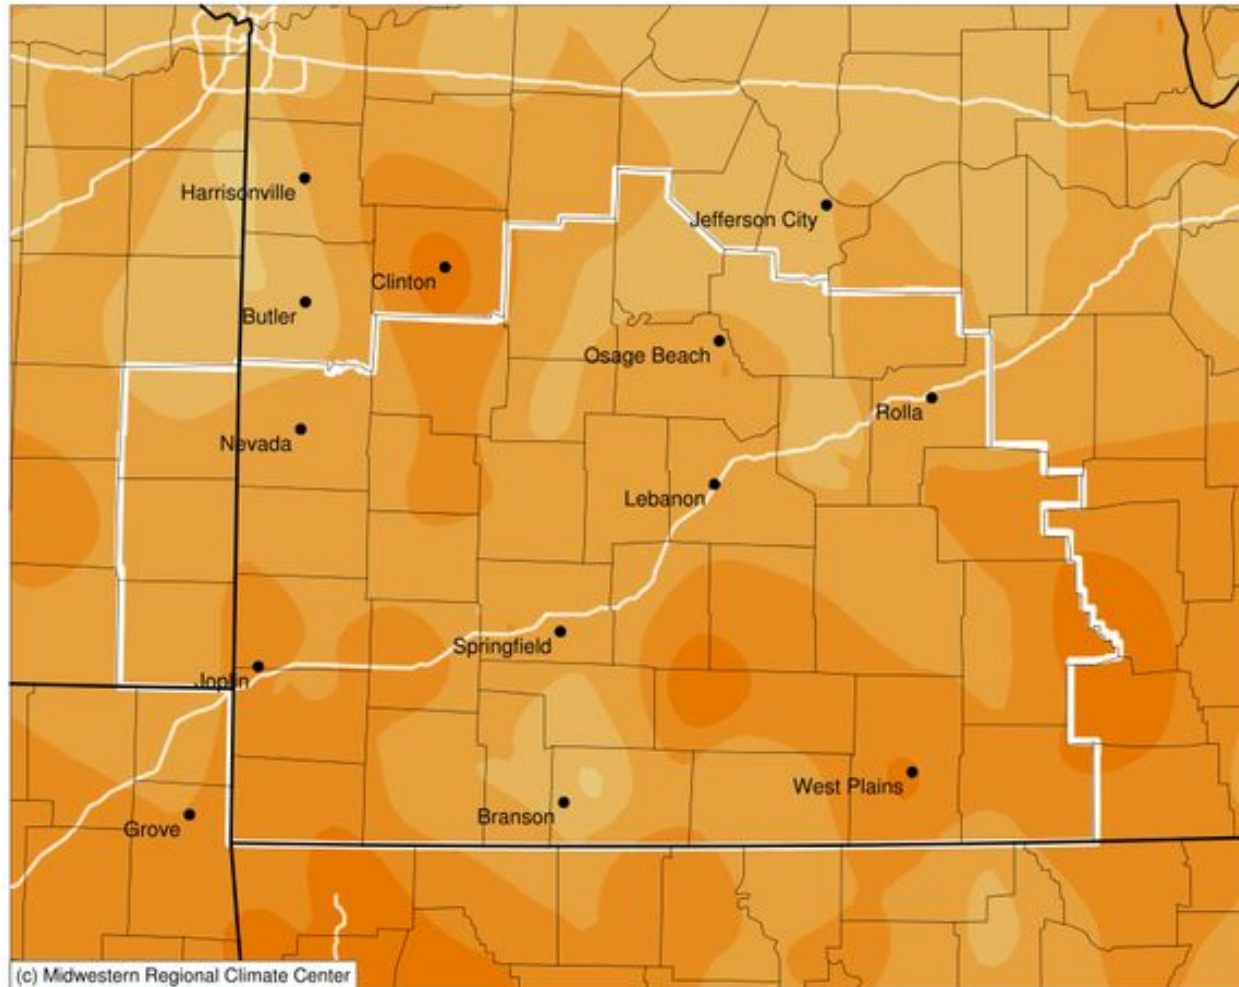

Monthly Climate Summary

December 2024 Monthly Departure Maps

December 01, 2024 to December 31, 2024