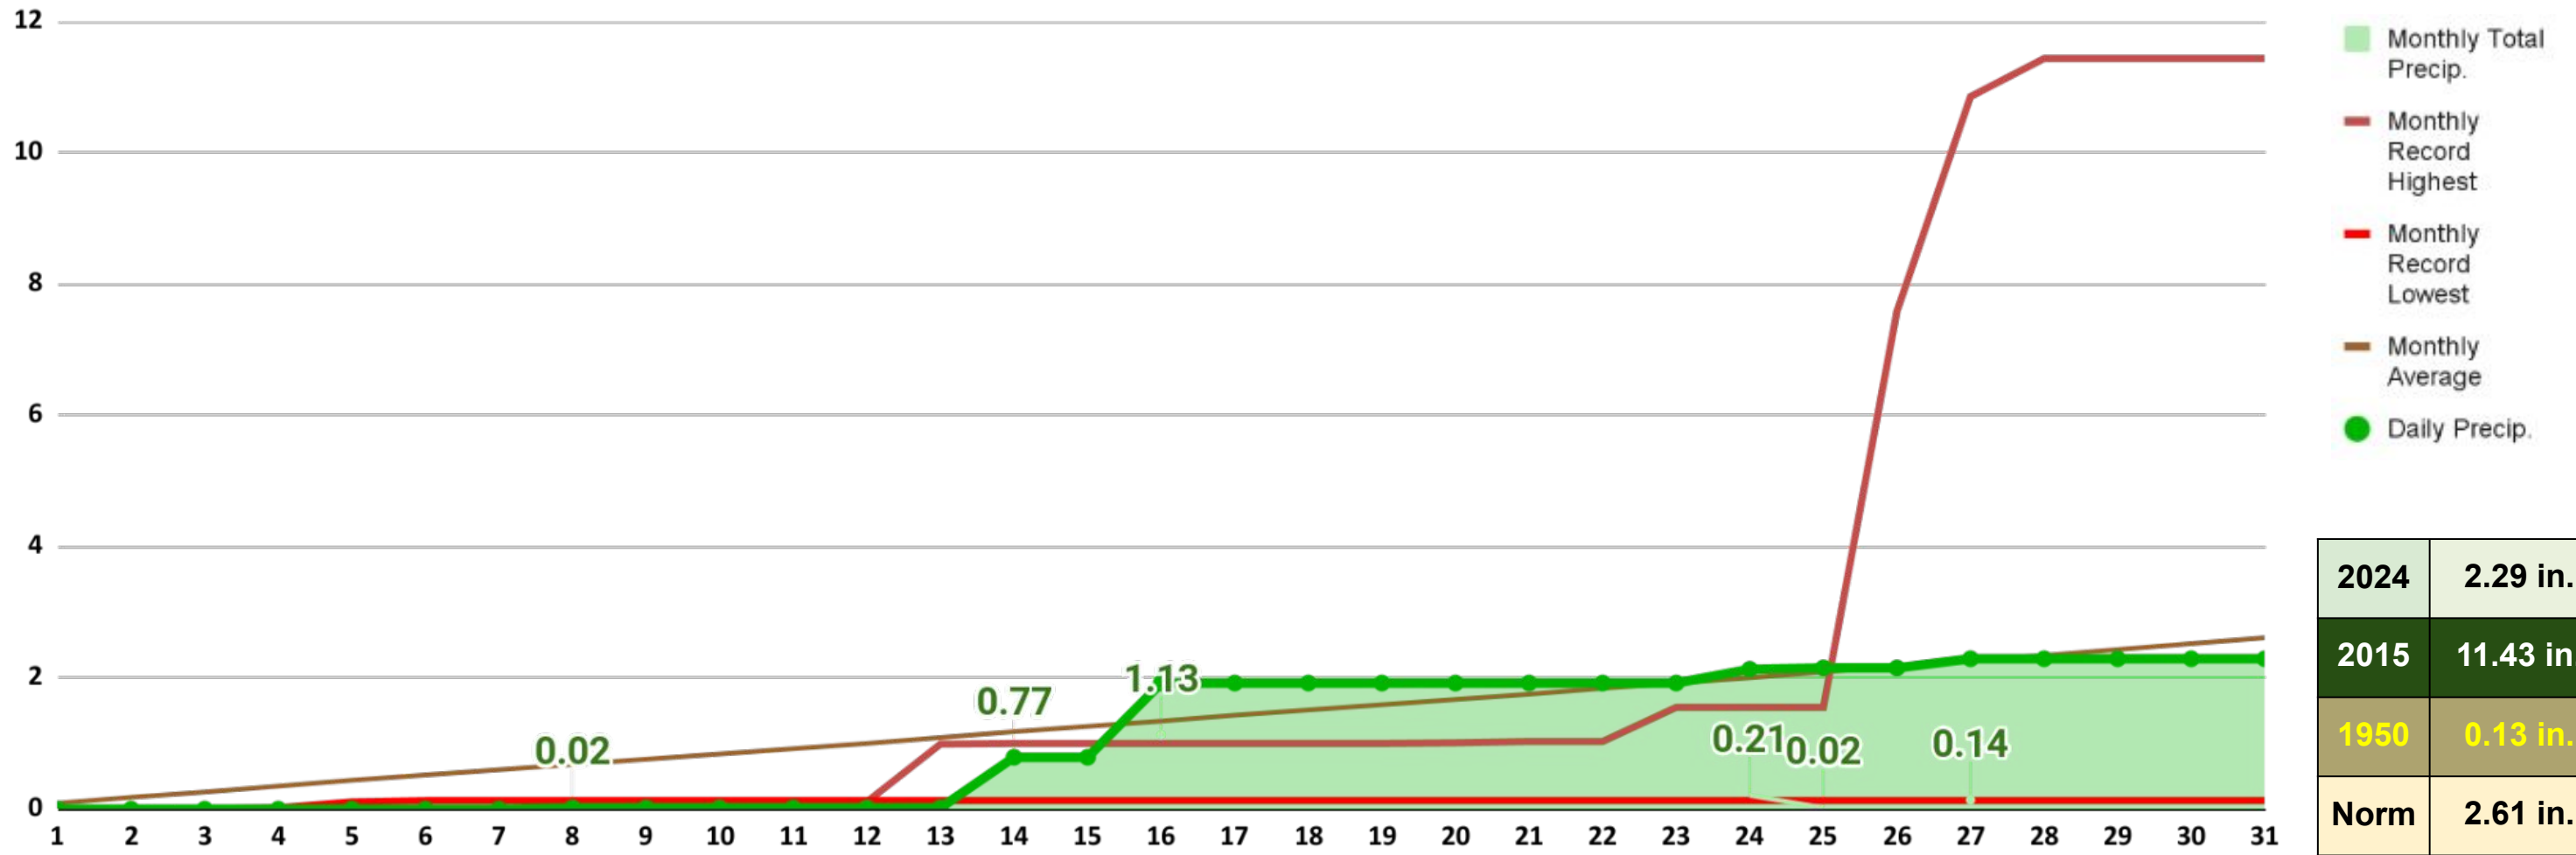

Monthly Climate Summary

Springfield Temperature Chart

Springfield Temperatures December 2024

Monthly Climate Summary

Springfield Precipitation Chart

Springfield Precipitation December 2024

Monthly Climate Summary