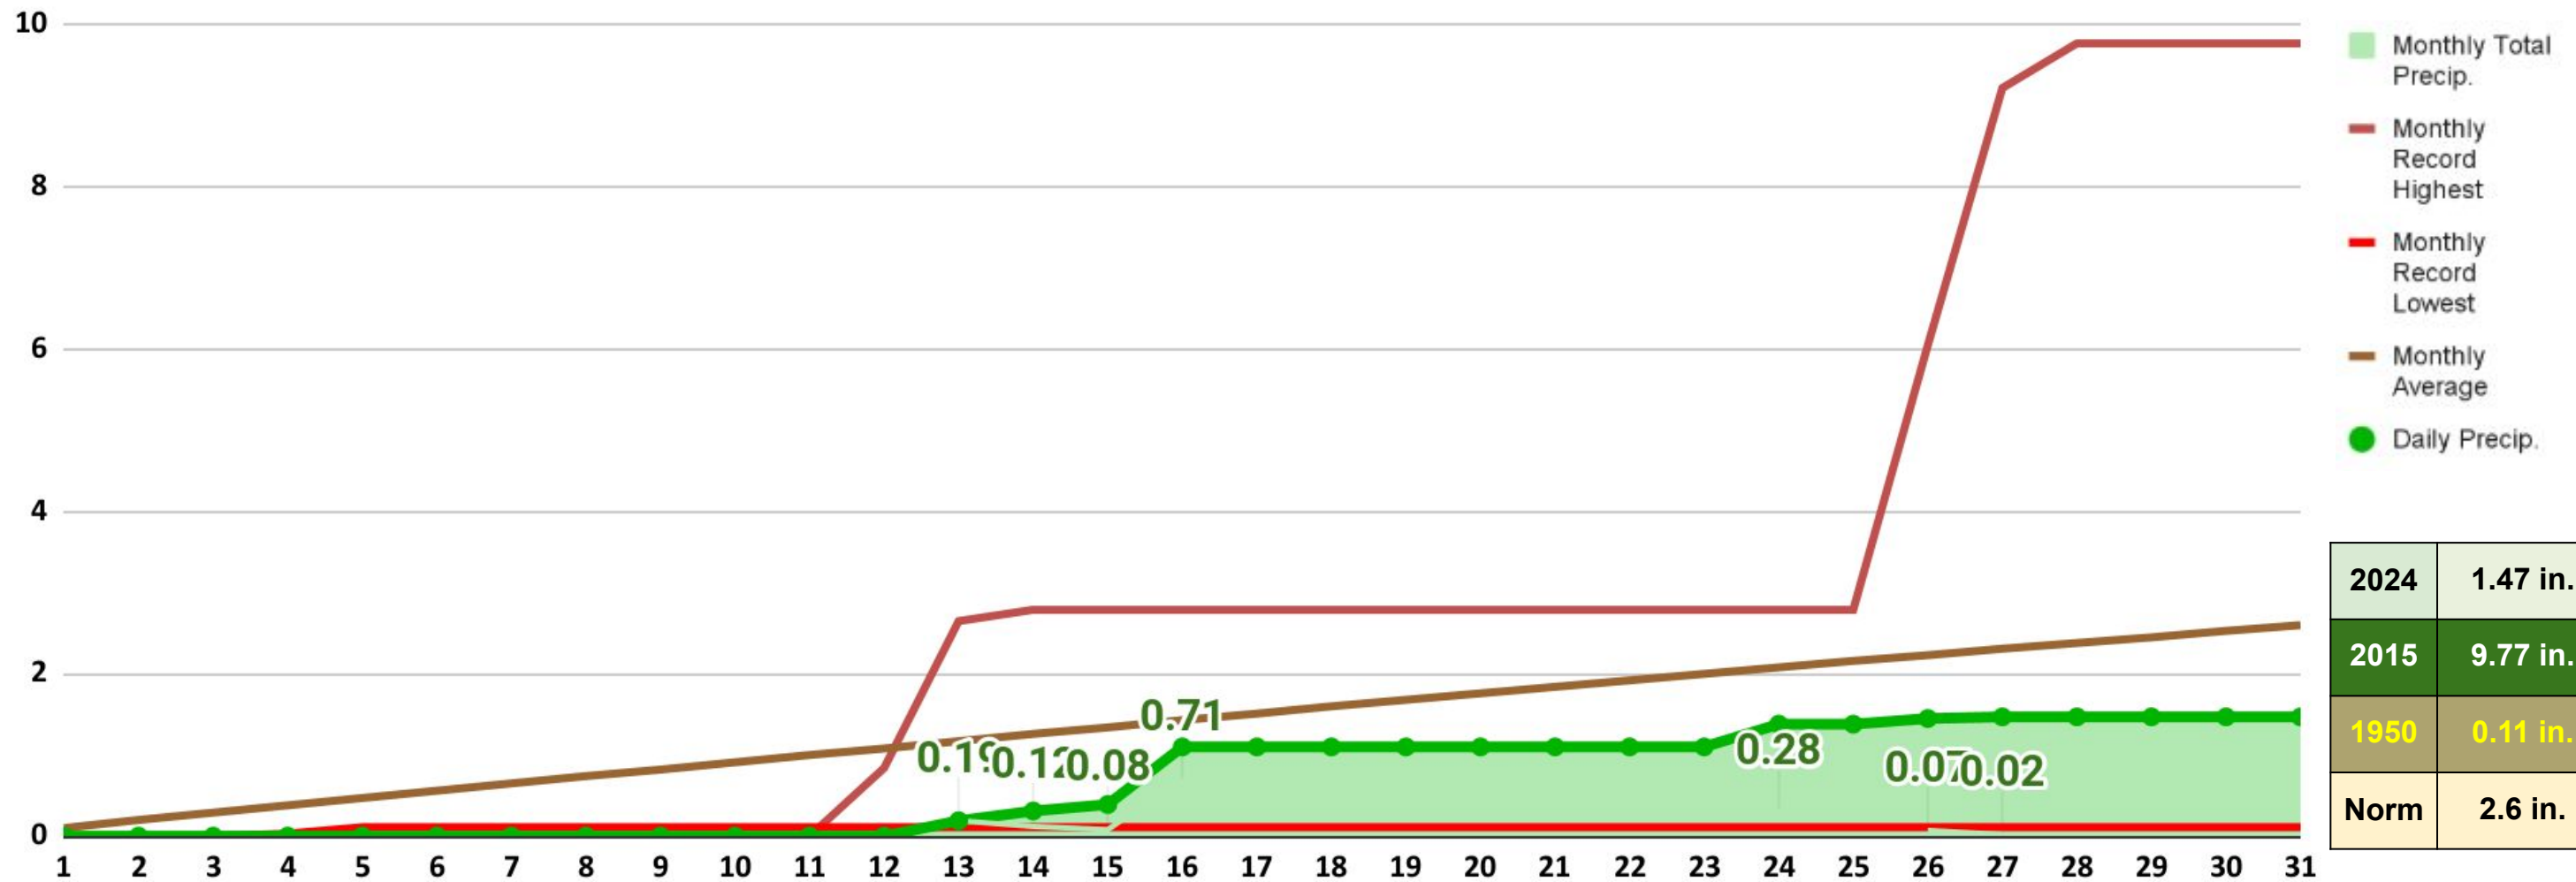

Joplin Temperature Chart

Joplin Temperatures December 2024

Monthly Climate Summary

Joplin Precipitation Chart

Joplin Precipitation December 2024

2024	1.47 in.
2015	9.77 in.
1950	0.11 in.
Norm	2.6 in.

Monthly Climate Summary

West Plains Temperature Chart

West Plains Temperatures December 2024

Monthly Climate Summary

West Plains Precipitation Chart

West Plains Precipitation December 2024

Monthly Climate Summary

Rolla / Vichy Temperature Chart