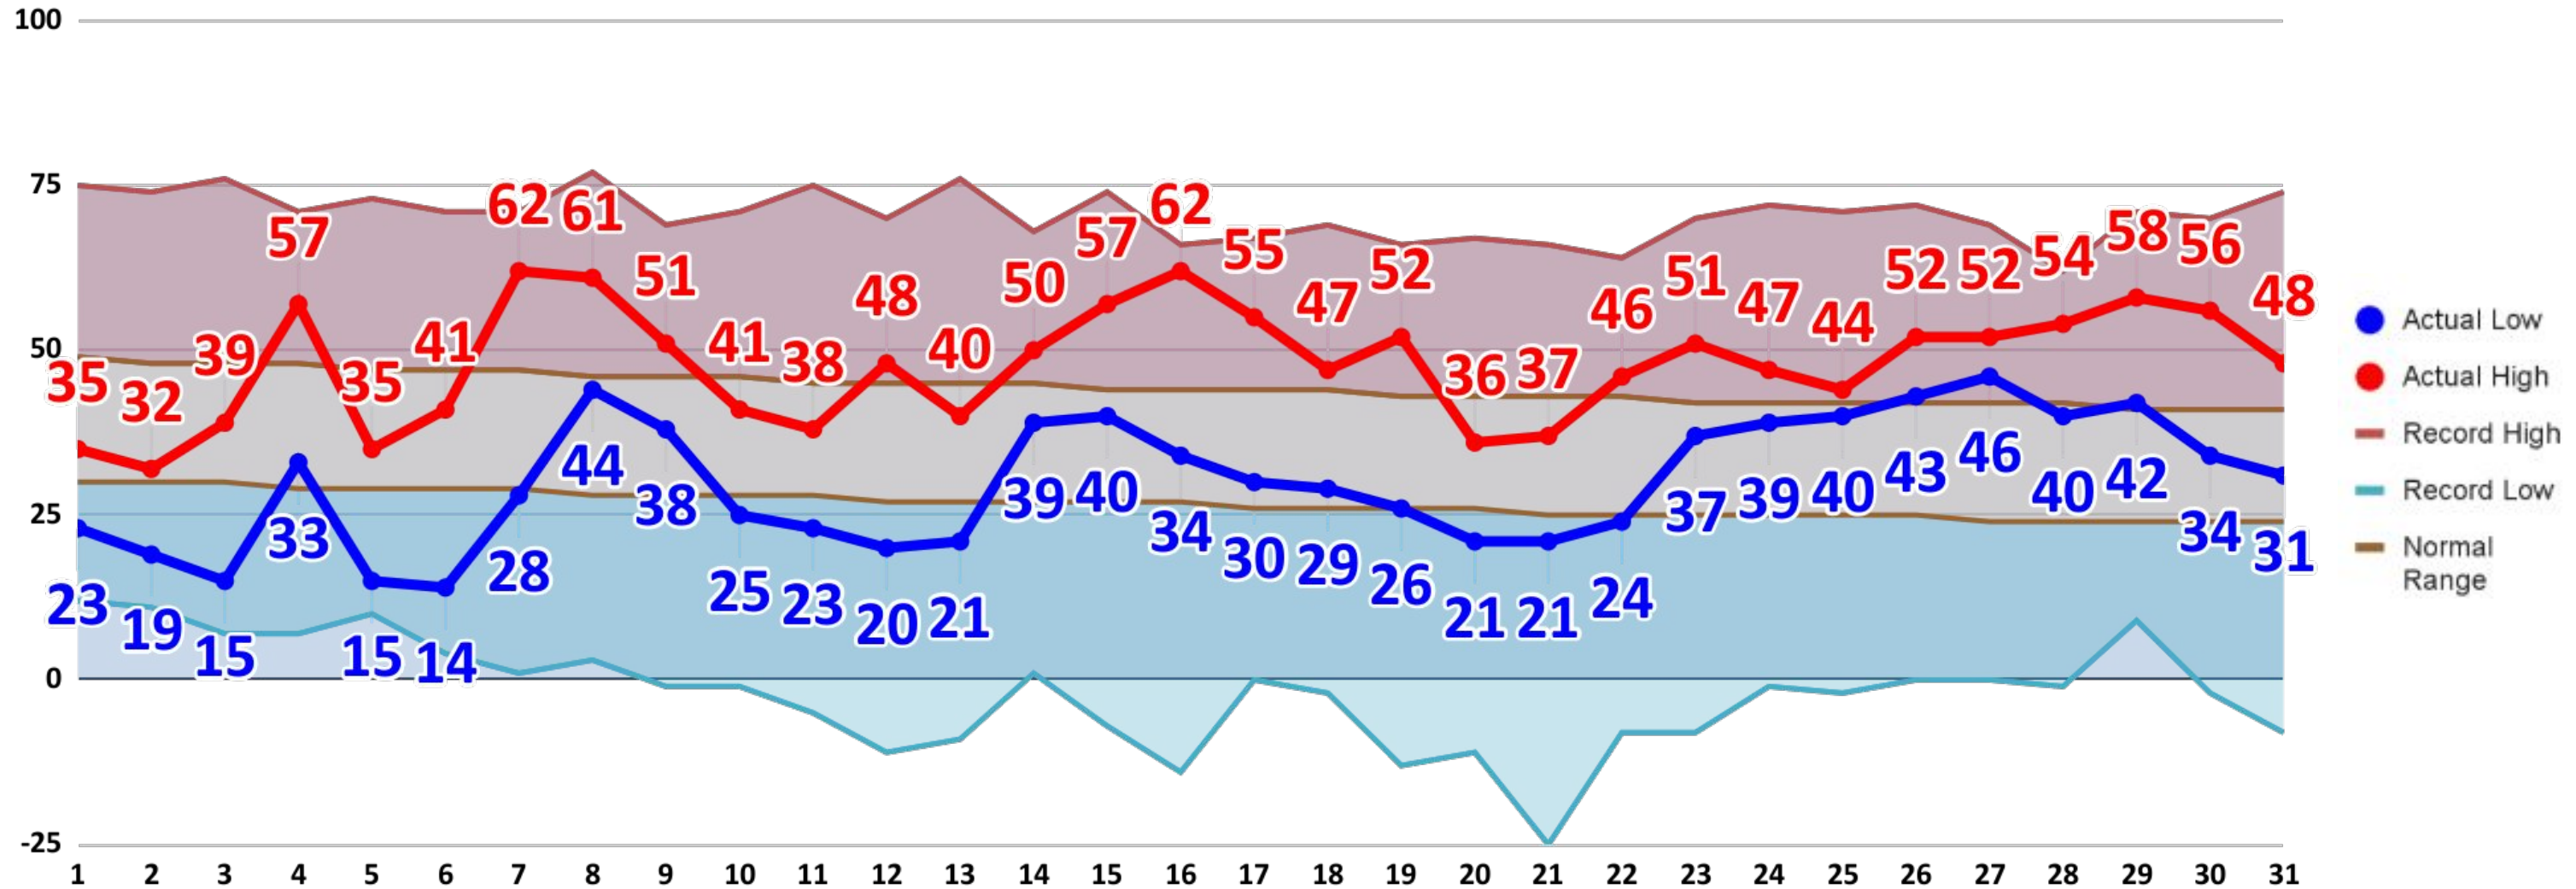

Monthly Climate Summary

Rolla / Vichy Temperature Chart

Rolla / Vichy Temperatures December 2024