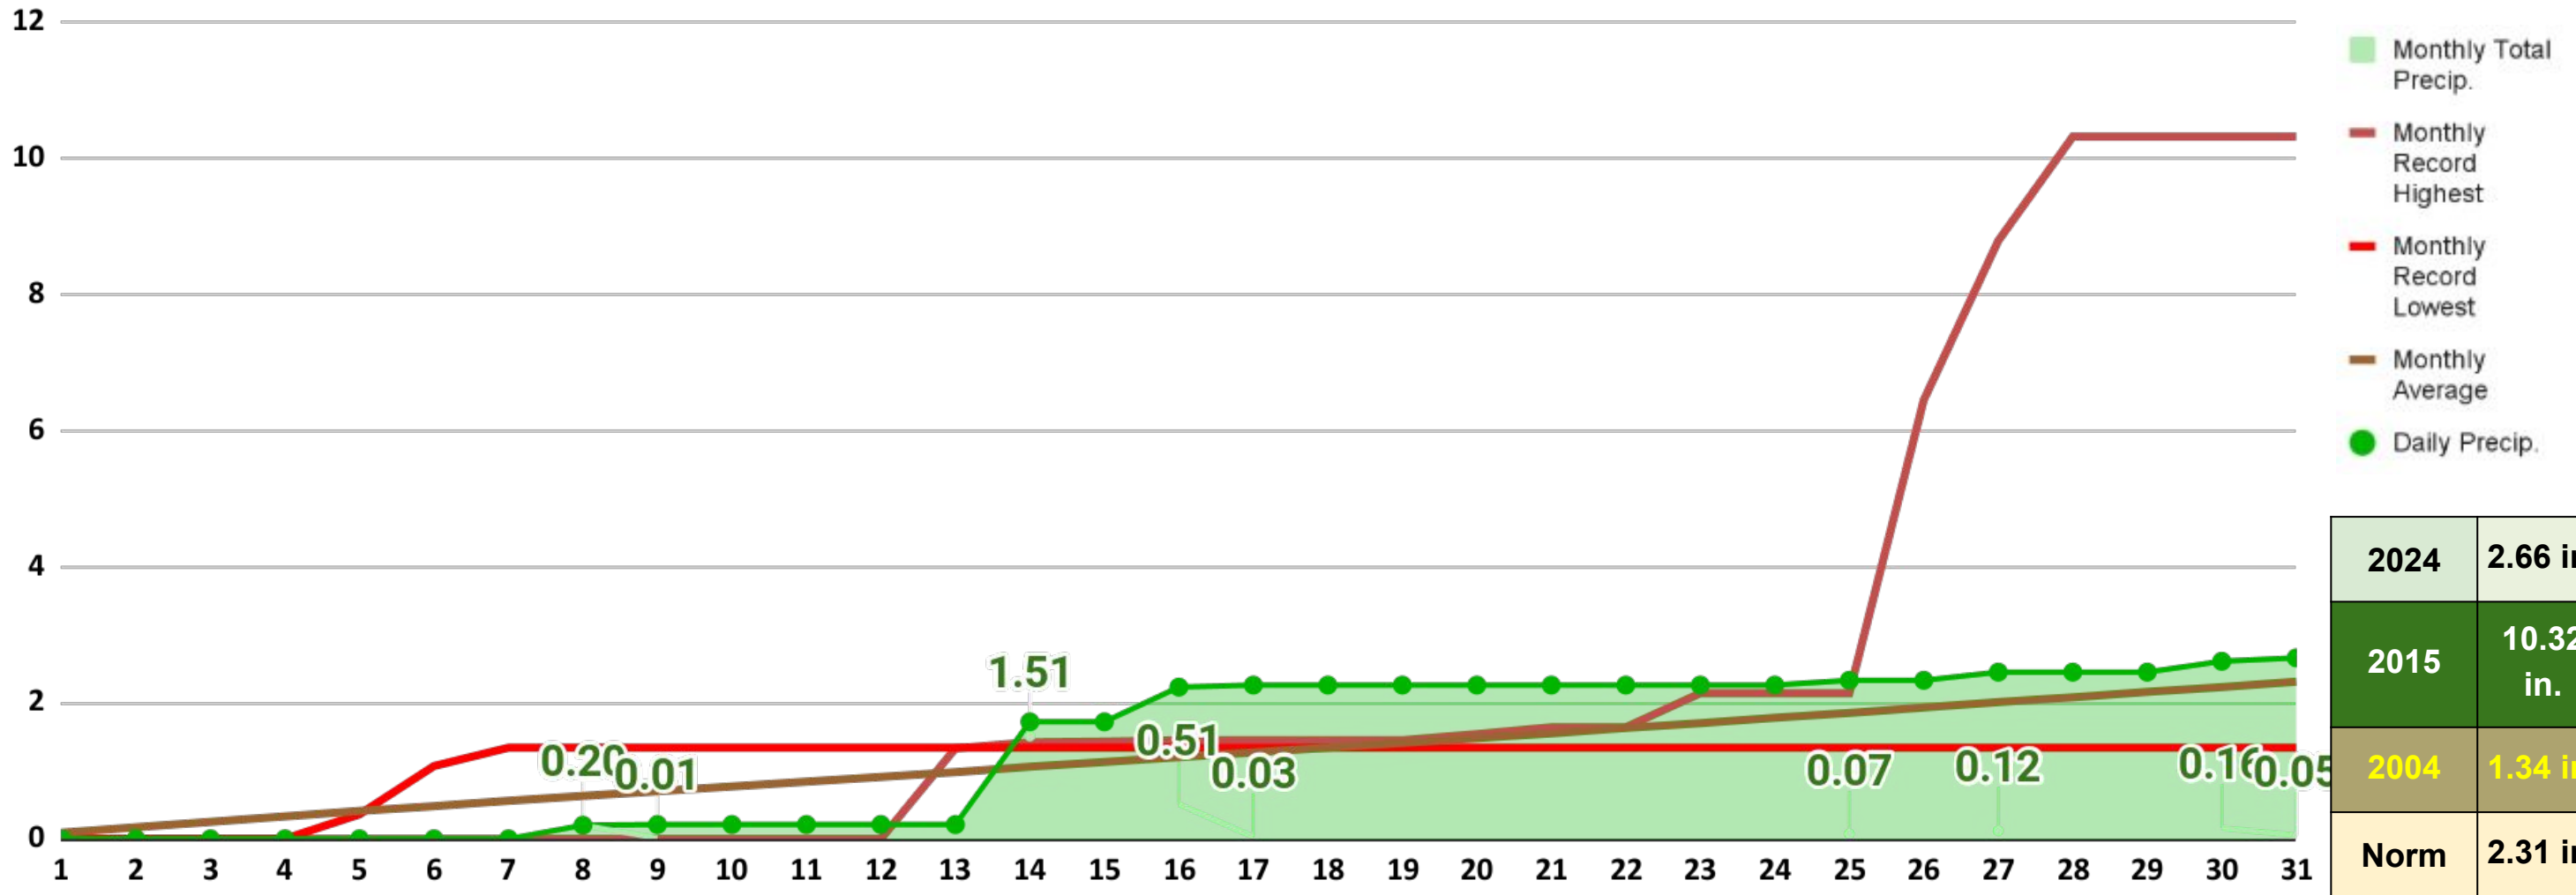

West Plains Temperature Chart

West Plains Temperatures December 2024

Monthly Climate Summary

West Plains Precipitation Chart

West Plains Precipitation December 2024

Monthly Climate Summary

Rolla / Vichy Temperature Chart

Rolla / Vichy Temperatures December 2024

Monthly Climate Summary

Rolla / Vichy Precipitation Chart

Rolla / Vichy Precipitation December 2024

Monthly Climate Summary

December 2024 Monthly Departure Maps

Average Temperature (°F): Departure from 1991-2020 Normals

December 01, 2024 to December 31, 2024

Accumulated Precipitation (in): Departure from 1991-2020 Normals

December 01, 2024 to December 31, 2024

Monthly Climate Summary

December 2024 - Records for the Month

List of December 2024 Records

Date	Station	Record
Dec 14	West Plains	Record rainfall of 1.68 inches broke the previous record of 1.40 inches set in 1967.
Dec 16	West Plains	Record high of 68 degrees tied the old record set in 1984.