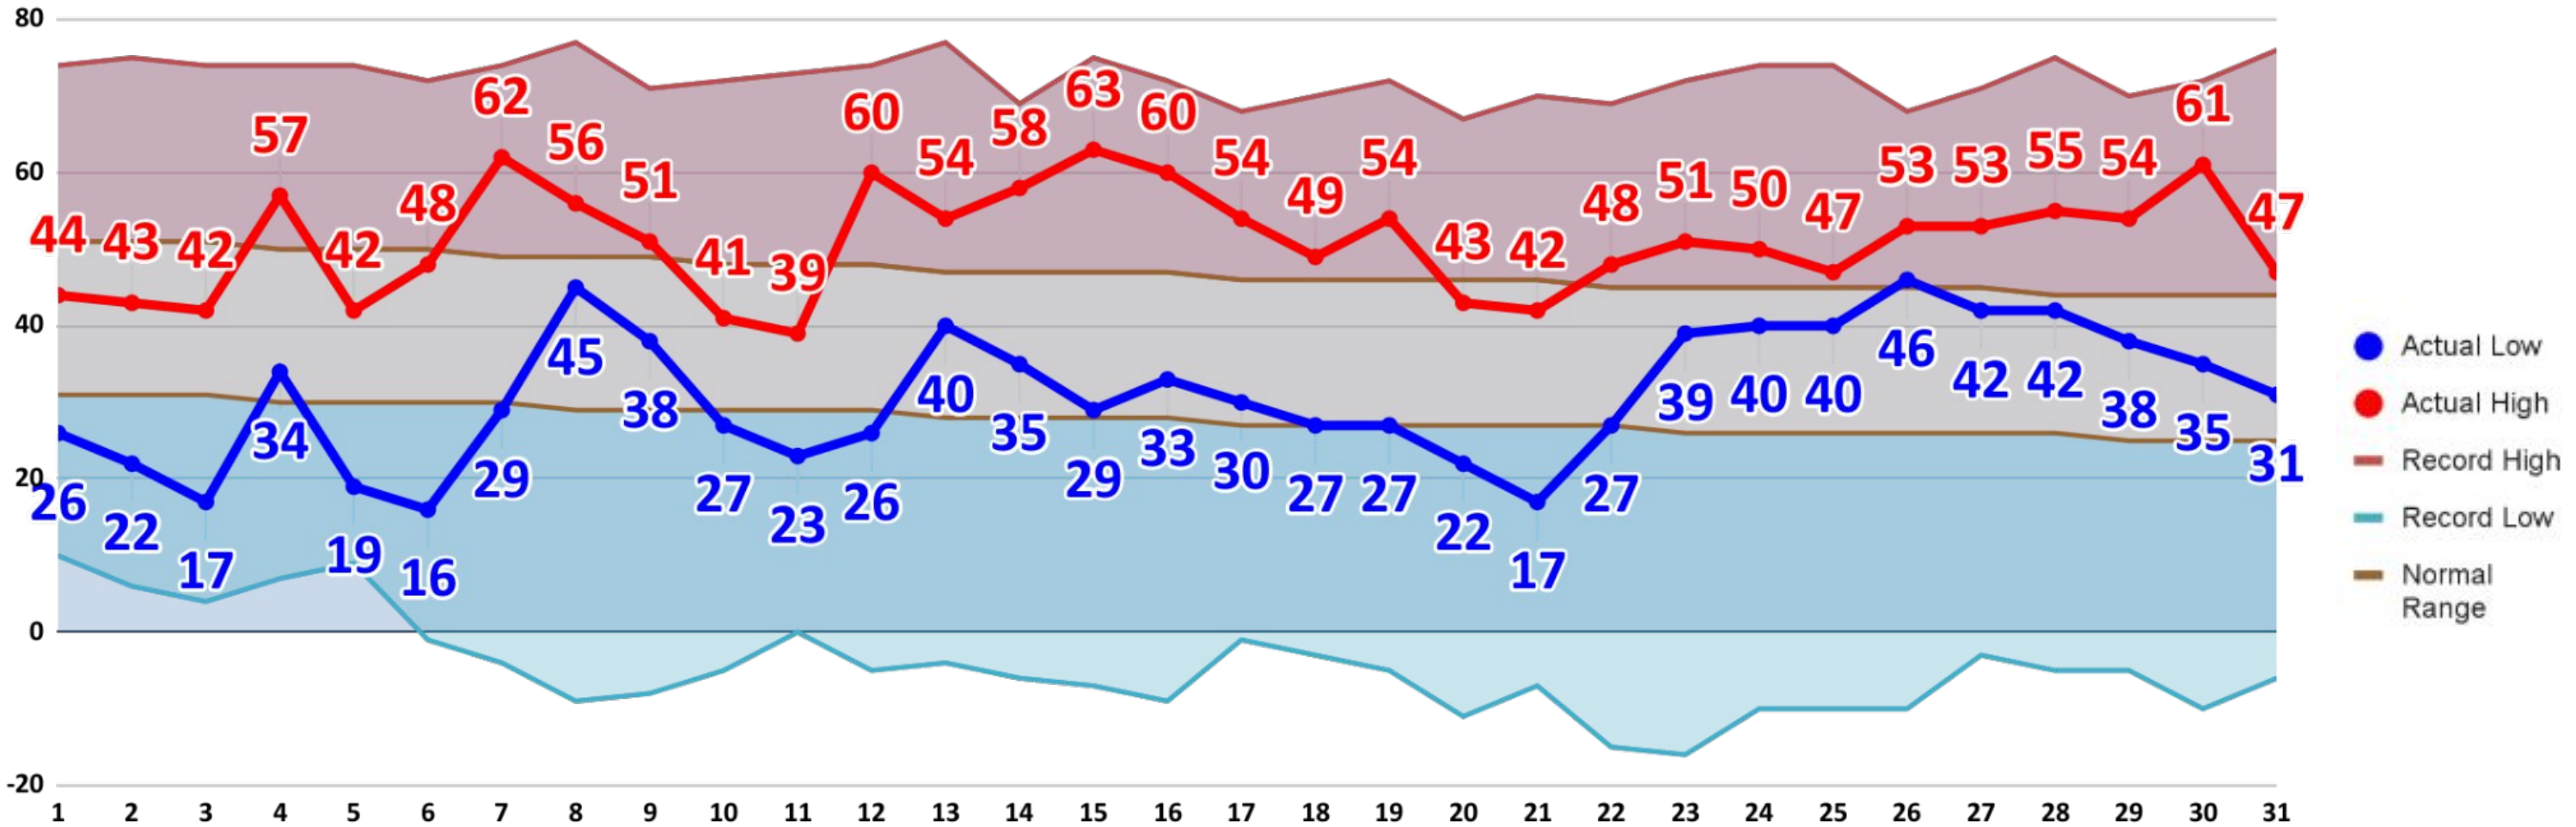

Monthly Climate Summary

December 2024 Overview

Monthly Climate Overview - December 2024

Category	Springfield	Joplin	West Plains	Vichy
Maximum Temperature	63	68	68	62
Average Max. Temperature	51.0	52.8	51.3	47.9
Minimum Temperature	16	19	15	14
Average Min. Temperature	31.0	33.3	32.7	30.1
Average Mean Temperature	41.0	43.1	42.0	39.0
Departure from Normal	+3.6	+5.0	4.5	3.6
Temperature Rank	19th warmest / 137	10th warmest / 97	7th warmest / 77	12th warmest / 75
Days of 90 degrees or warmer	0	0	0	0
# of Days of Highs of 32 or lower	0	0	0	1
# of Days of Lows of 32 or lower	17	14	17	17
# of Days of 0 degrees or lower	0	0	0	0
Precipitation	2.29	1.47	4.93	2.66
Departure from Normal	-0.32	-1.13	1.81	0.35
Precipitation Rank	60th wettest / 137	44th driest / 114	15th wettest / 77	24th wettest / 76
Days of 0.01" or more	6	7	11	9
Days of 0.10" or more	4	4	8	5
Days of 0.50" or more	2	1	4	2
Days of 1.00" or more	1	0	2	1
Annual Snowfall	0.0			

Monthly Climate Summary

Springfield Temperature Chart

Springfield Temperatures December 2024