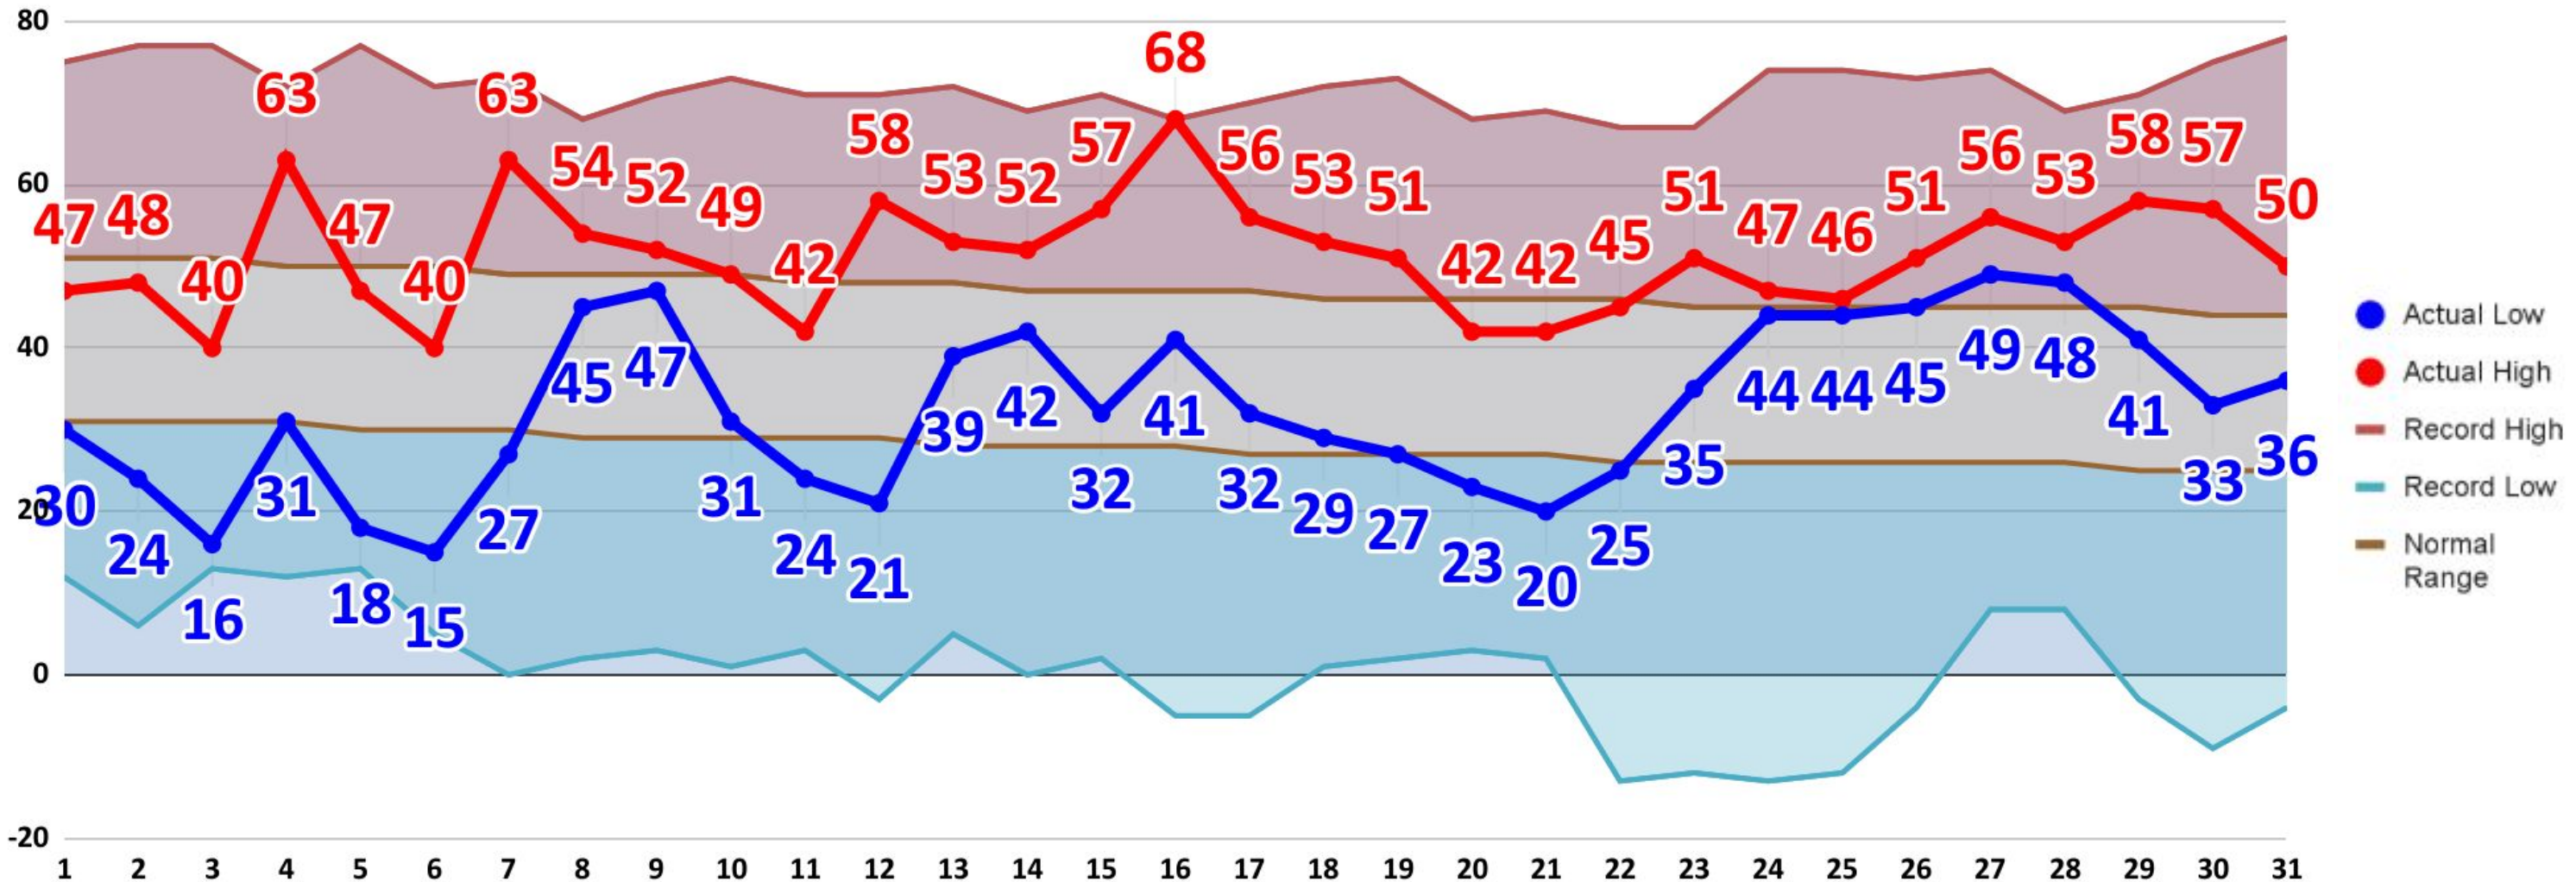

Joplin Temperature Chart

Joplin Temperatures December 2024

Monthly Climate Summary

Joplin Precipitation Chart

Joplin Precipitation December 2024

2024	1.47 in.
2015	9.77 in.
1950	0.11 in.
Norm	2.6 in.

Monthly Climate Summary

West Plains Temperature Chart

West Plains Temperatures December 2024

Monthly Climate Summary

West Plains Precipitation Chart

West Plains Precipitation December 2024

Monthly Climate Summary

Rolla / Vichy Temperature Chart