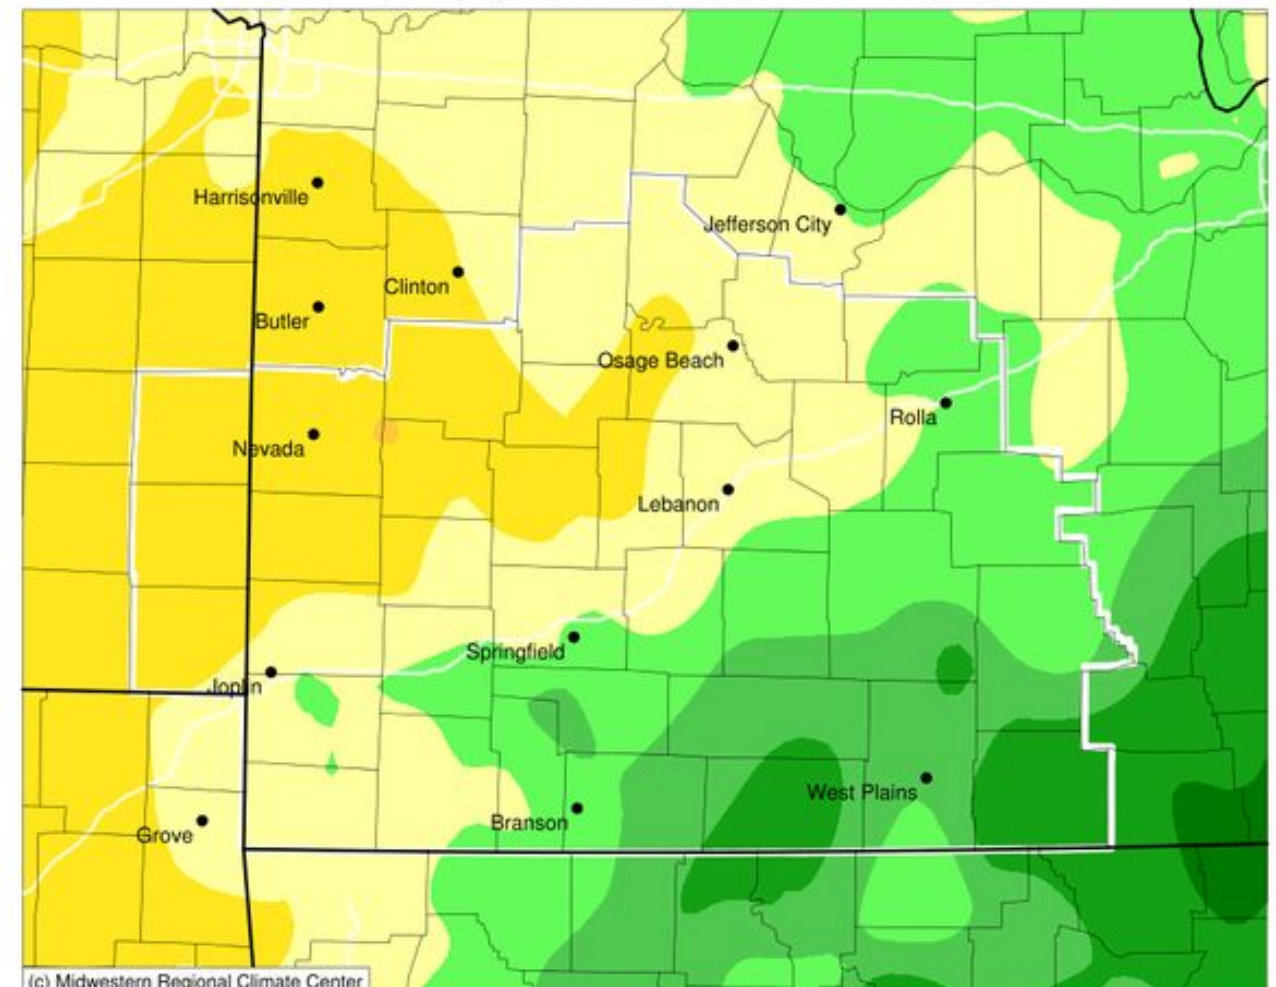

Accumulated Precipitation (in): Departure from 1991-2020 Normals

December 01, 2024 to December 31, 2024